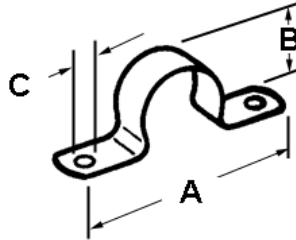

Two Hole Straps

Images

Application

Used to support EMT to mounting surface.

Product Information

Material: Steel
Finish: Zinc electro-plate

Certifications & Codes:

CSA File Number: LR39354
UNSPSC: 31162906

[Download Photo Image](#)

[Download Dimensional Image](#)

Dimension A in Inches: 2.13

Dimension B in Inches: 0.75

Dimension C in Inches: 0.19

Catalog ID: 1920

UPC Number: 781747019202

Description: Strap, Pipe, Two Hole, Steel, Size 1/2 Inch

Application: Used to support EMT to mounting surface.

Trade Size: 1/2"

Country of Manufacture: USA

Std Pkg Qty: 2500

Unit Qty: 250