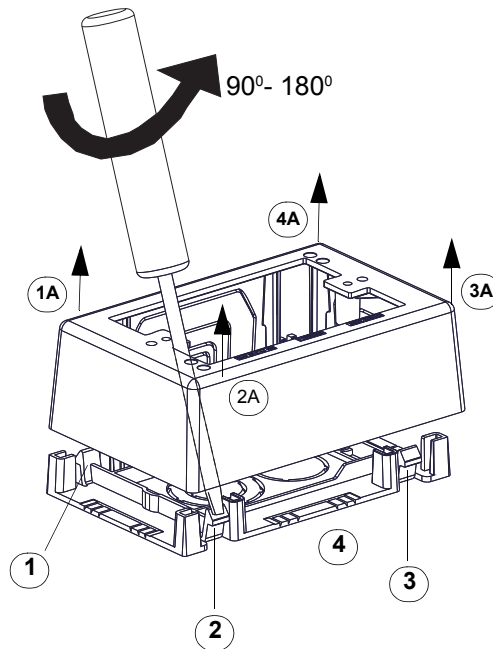

COVER REMOVAL

For Instructions in Local Languages and Technical Support: www.panduit.com/resources/install_maintain.asp	PANDUIT www.panduit.com	E-mail: techsupport@panduit.com Fax: 866-405-6654