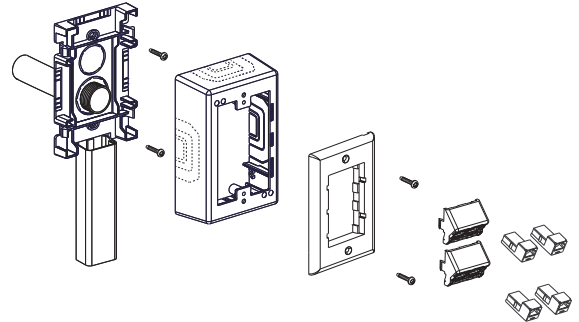

CONDUIT APPLICATION

IN-WALL BOX DATA APPLICATION

BASE BREAKOUTS	RACEWAY
A	LDPH3, LDS3, LD3, PD3
B	LDPH5, LDS5, LD5, PD6
C	LDPH10, LD10
D	T45

COVER BREAKOUTS	RACEWAY	ADAPTER
W	T45	-
X	LDPH10, LD10	-
X	PD3	BA3
X	PD6	BA6
Y	LDPH5, LDS5, LD5	-
Z	LDPH3, LDS3, LD3	-