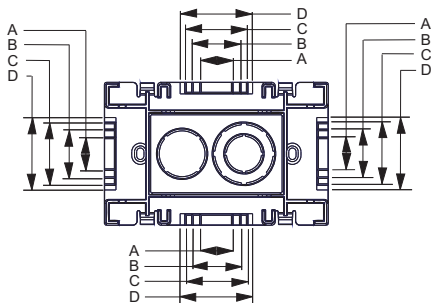

CONDUIT APPLICATION

IN-WALL BOX DATA APPLICATION

BASE BREAKOUTS	RACEWAY
A	LDPH3, LDS3, LD3, PD3
B	LDPH5, LDS5, LD5, PD6
C	LDPH10, LD10
D	T45

COVER BREAKOUTS	RACEWAY	ADAPTER
W	T45	-
X	LDPH10, LD10	-
X	PD3	BA3
X	PD6	BA6
Y	LDPH5, LDS5, LD5	-
Z	LDPH3, LDS3, LD3	-