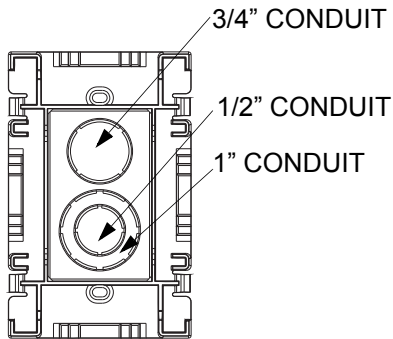

CONDUIT APPLICATION

IN-WALL BOX DATA APPLICATION

BASE BREAKOUTS	RACEWAY
A	LDPH3, LDS3, LD3, PD3
B	LDPH5, LDS5, LD5, PD6
C	LDPH10, LD10
D	T45

COVER BREAKOUTS	RACEWAY	ADAPTER
W	T45	-
X	LDPH10, LD10	-
X	PD3	BA3
X	PD6	BA6
Y	LDPH5, LDS5, LD5	-
Z	LDPH3, LDS3, LD3	-