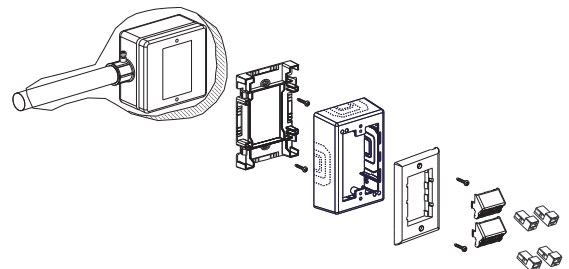

CONDUIT APPLICATION

IN-WALL BOX DATA APPLICATION

BASE BREAKOUTS	RACEWAY
A	LDPH3, LDS3, LD3, PD3
B	LDPH5, LDS5, LD5, PD6
C	LDPH10, LD10
D	T45

COVER BREAKOUTS	RACEWAY	ADAPTER
W	T45	-
X	LDPH10, LD10	-
X	PD3	BA3
X	PD6	BA6
Y	LDPH5, LDS5, LD5	-
Z	LDPH3, LDS3, LD3	-