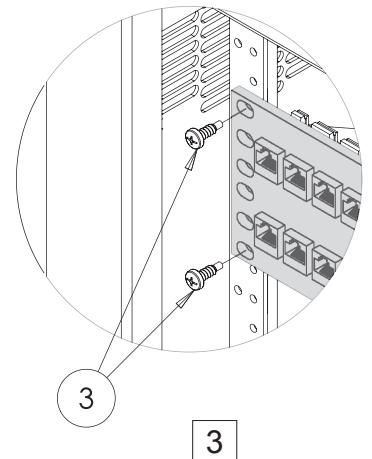

ACCESSPLUS II®

Cable Manager Rack Angles

1	M6X16	2	M6
			
(4X)		(4X)	
3	10-32X5/8		
			
(0X)			

HOFFMAN (World Headquarters)
2100 Hoffman Way
Anoka, MN 55303-1745 USA
(763) 421-2240 Fax: (763) 422-2178
Customer Service: (763) 422-2211
www.hoffmanonline.com