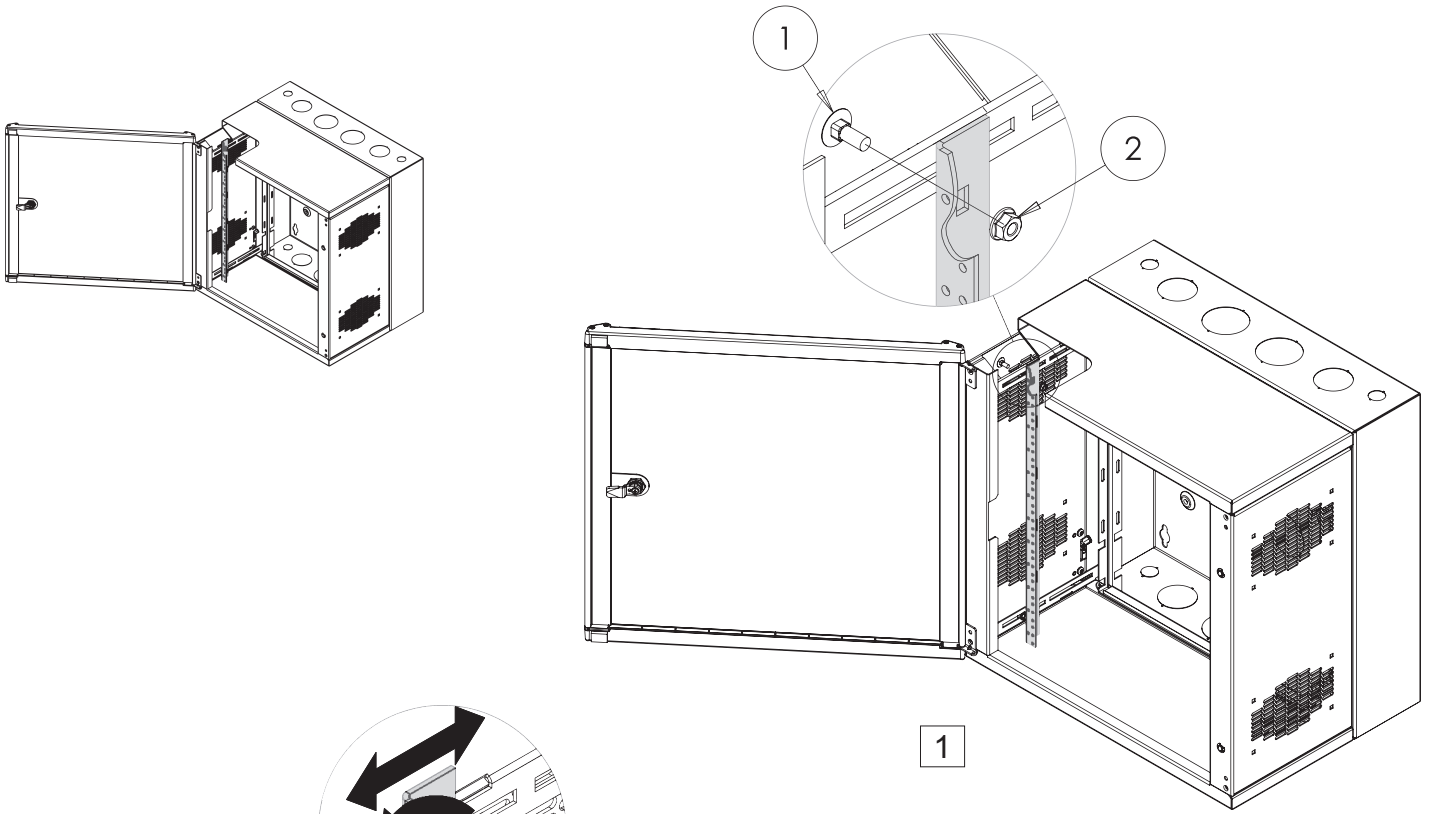

ACCESSPLUS II®

Cable Manager Rack Angles

1	M6X16	2	M6
			
(4X)		(4X)	
3	10-32X5/8		
			
(0X)			

HOFFMAN (World Headquarters)
2100 Hoffman Way
Anoka, MN 55303-1745 USA
(763) 421-2240 Fax: (763) 422-2178
Customer Service: (763) 422-2211
www.hoffmanonline.com