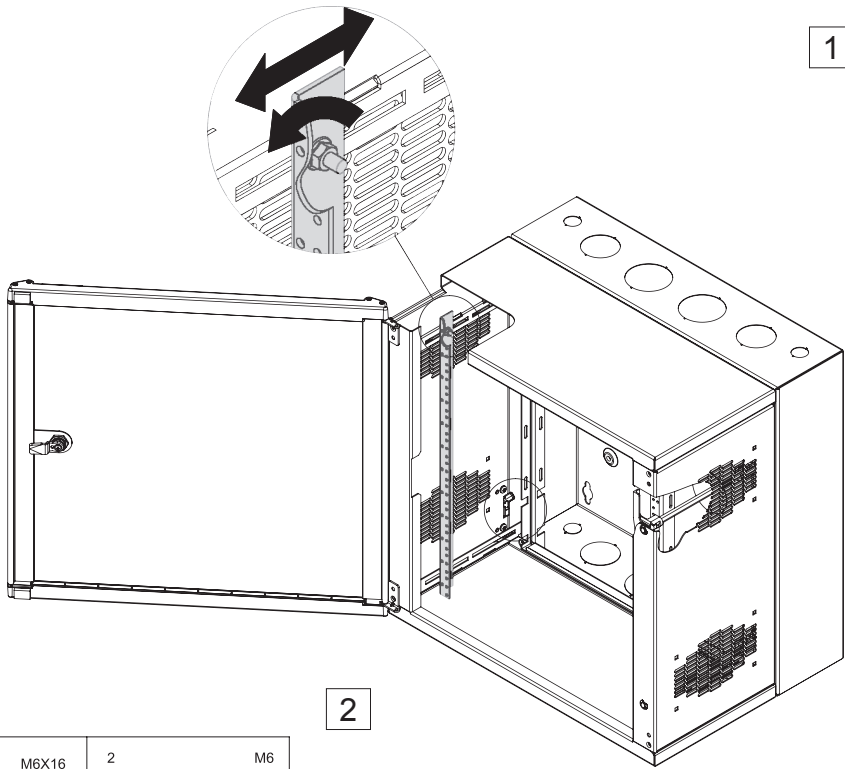

ACCESSPLUS II®

Cable Manager Rack Angles

1	M6X16	2	M6
			
(4X)		(4X)	
3	10-32X5/8		
			
(0X)			

HOFFMAN (World Headquarters)
2100 Hoffman Way
Anoka, MN 55303-1745 USA
(763) 421-2240 Fax: (763) 422-2178
Customer Service: (763) 422-2211
www.hoffmanonline.com