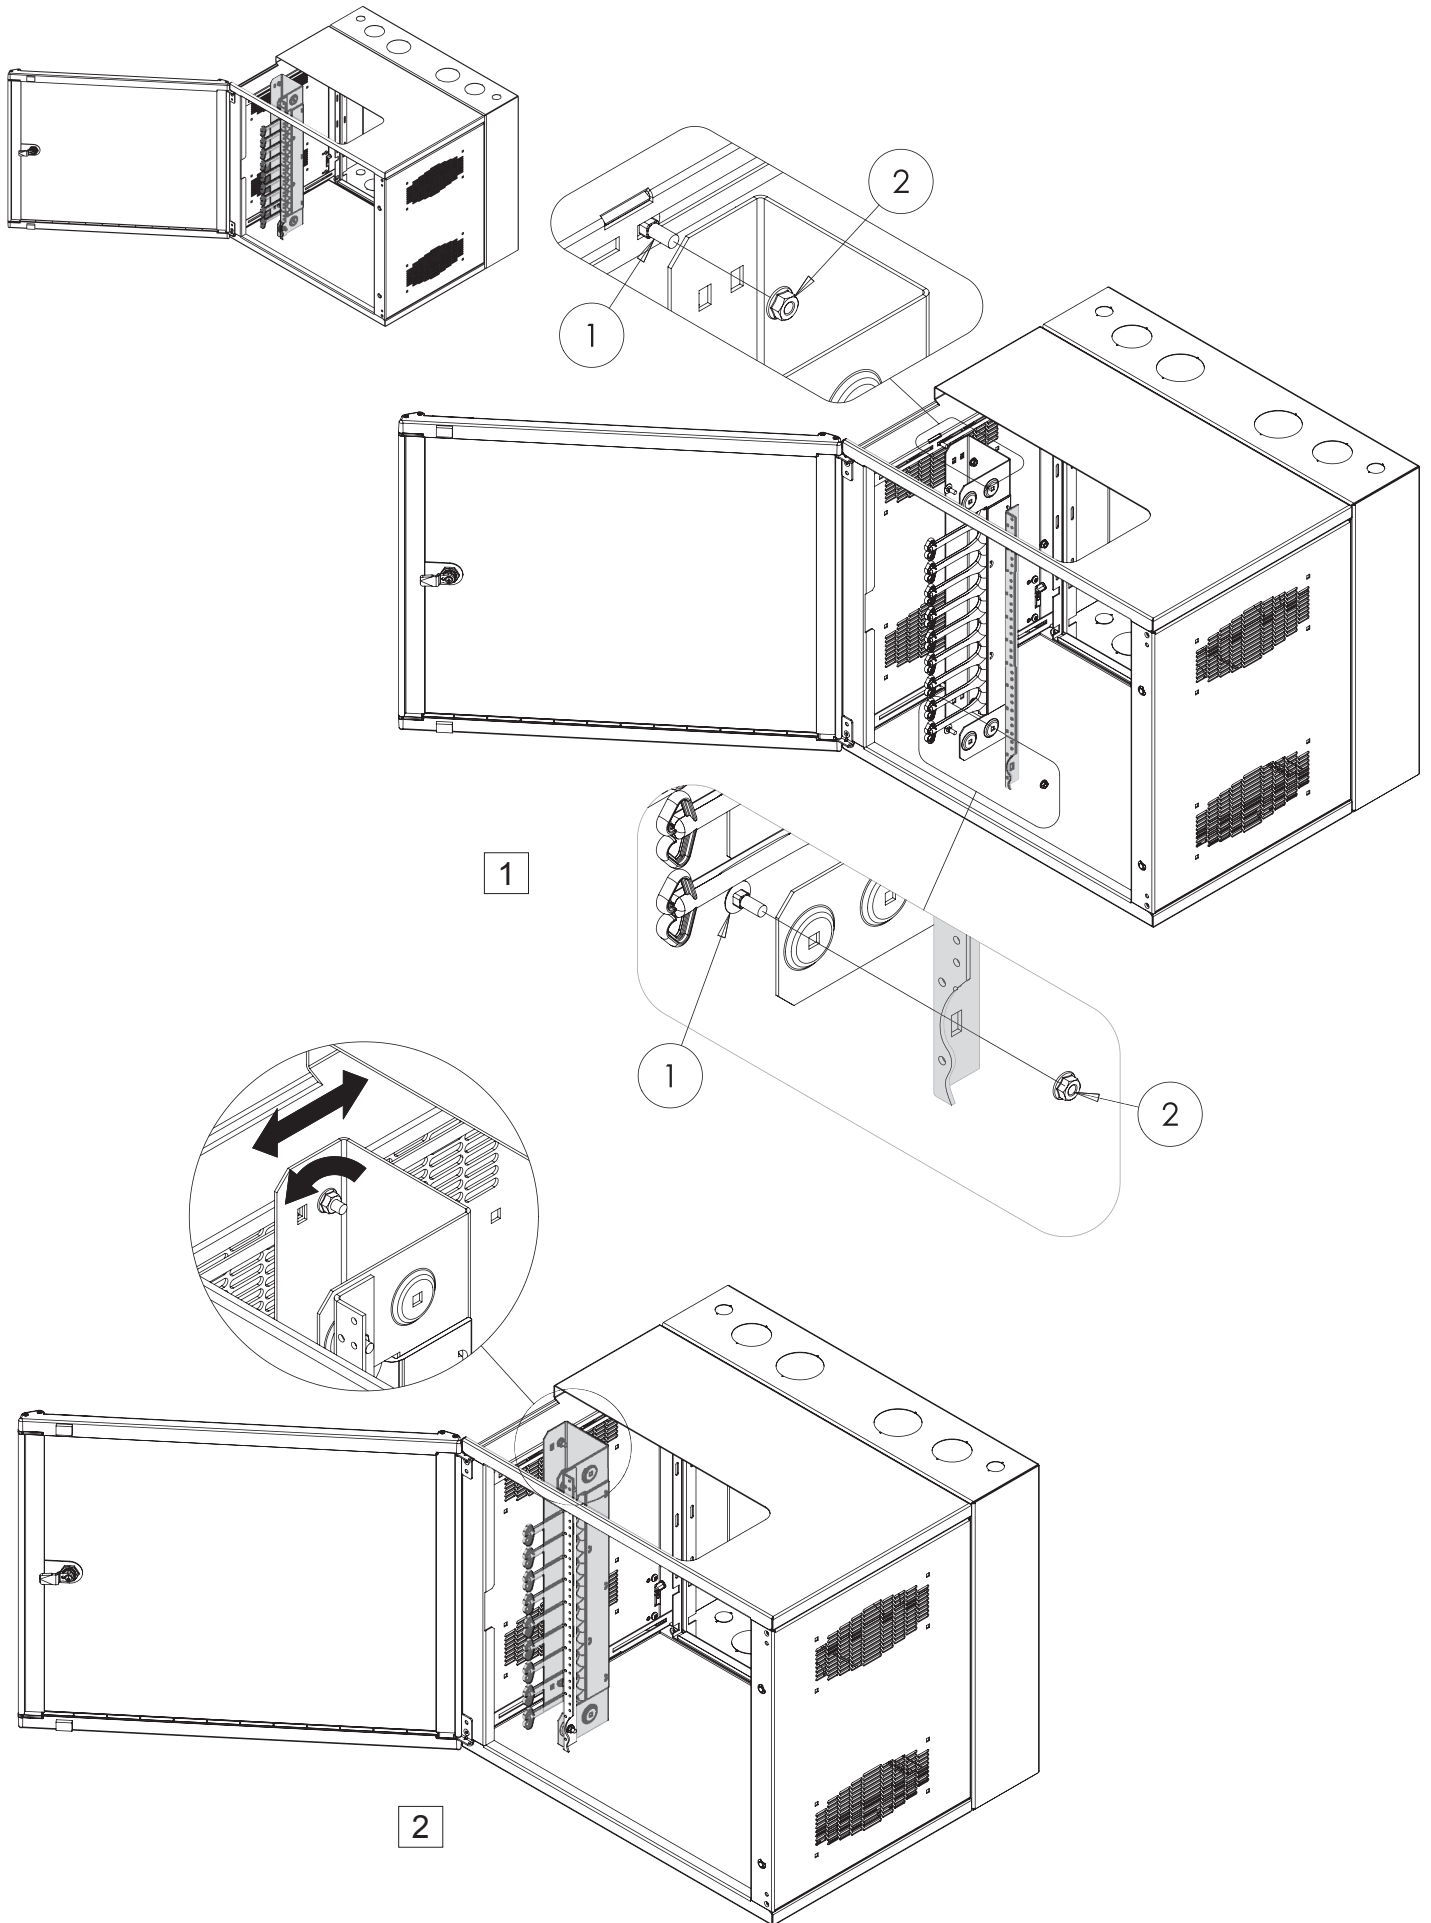

ACCESSPLUS II®

Cable Manager Rack Angles

1	M6X16	2	M6
			
(4X)		(4X)	
3	10-32X5/8		
			
(0X)			

HOFFMAN (World Headquarters)
2100 Hoffman Way
Anoka, MN 55303-1745 USA
(763) 421-2240 Fax: (763) 422-2178
Customer Service: (763) 422-2211
www.hoffmanonline.com