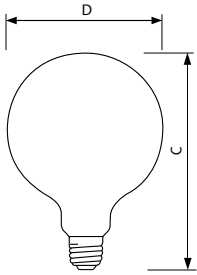

### Product data

General Information		Cap-Base Information	
Cap-Base	E26 [ Single Contact Medium Screw]	Cap-Base Information	Aluminium [ Aluminium Cap]
Operating Position	Universal [ Universal]	Filament Shape	C-9 [ Pendant]
Main Application	Decorative	<b>Product Data</b>	
Gas Filling	GAS	Order product name	60G40/CL/LL 120V 6/1 TP
<b>Light Technical</b>		EAN/UPC - Product	046677168520
Initial lumen (Nom)	665 lm	Order code	168526
<b>Operating and Electrical</b>		Numerator - Quantity Per Pack	1
Power (Rated) (Nom)	60 W	Numerator - Packs per outer box	6
Voltage (Nom)	120 V	Material Nr. (12NC)	925178736304
<b>Mechanical and Housing</b>		Net Weight (Piece)	0.001 kg
Bulb Finish	Clear (CL)		

### Dimensional drawing