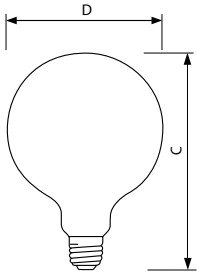

### Product data

General Information		Cap-Base Information	
Cap-Base	E26 [ Single Contact Medium Screw]	Cap-Base Information	Aluminium [ Aluminium Cap]
Operating Position	Universal [ Universal]	Filament Shape	C-9 [ Pendant]
Main Application	Decorative	<b>Product Data</b>	
Gas Filling	GAS	Order product name	60G40/W/LL 6/1 TP
<b>Light Technical</b>		EAN/UPC - Product	046677168513
Initial lumen (Nom)	595 lm	Order code	168518
<b>Operating and Electrical</b>		Numerator - Quantity Per Pack	1
Power (Rated) (Nom)	60 W	Numerator - Packs per outer box	6
Voltage (Nom)	120 V	Material Nr. (12NC)	925178836304
<b>Mechanical and Housing</b>		Net Weight (Piece)	0.103 kg
Bulb Finish	White (WH)		

### Dimensional drawing