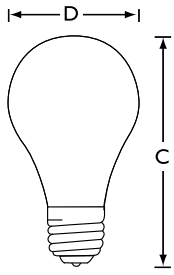

Product data

General Information		Cap-Base Information	
Cap-Base	E26 [Single Contact Medium Screw]	Cap-Base Information	Aluminium [Aluminium Cap]
Operating Position	Universal [Universal]	Filament Shape	CC6 [Straight]
Main Application	Household	Product Data	
Gas Filling	GAS	Order product name	25A/WL 120V 12/2 PS
Light Technical		EAN/UPC - Product	50046677168686
Initial lumen (Nom)	235 lm	Order code	168682
Operating and Electrical		Numerator - Quantity Per Pack	1
Power (Rated) (Nom)	25 W	Numerator - Packs per outer box	12
Voltage (Nom)	120 V	Material Nr. (12NC)	925178336313
Mechanical and Housing		Net Weight (Piece)	25.500 g
Bulb Finish	Soft White		

DuraMax Soft White

Dimensional drawing

A19

Std 25W E26 120V A19 SW

Product	D	C (max)
25AWL 120V 12/2 PS	2.375 in	4.438 in