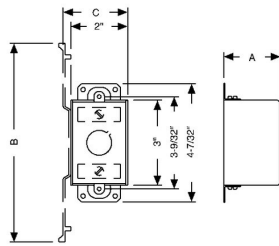

**3 IN. X 2 IN. SWITCH BOXES - 2-3/4 TO 3-1/2 IN. DEEP WITH CONDUIT KO'S****3-1/2 in. Deep Switch Boxes - Gangable with Conduit KO's
Plaster Ears**

A48

Catalog #: 591

APPLICATIONS

RACO® Switch boxes are used to house wiring devices such as switches and outlets
N/A

PRODUCT FEATURES

Gangable switch boxes offer the option of constructing a box to hold two or more devices
Plaster ears allow a box to be used in "old work" applications

UL LISTED

File E 195978

COMPLIANCES

DRAWING DIMENSIONS

Dimension A: 3-1/2 in.

PRODUCT MEASUREMENTS

Depth: 3-1/2 in.
Cubic Inches (cm³): 18.0 (295.0)
Wt. Ea. (Lbs.): 0.724
Product Length (in.): 3.50
Product Width (in.): 4.22
Product Height (in.): 2.00

PACKAGING

Minimum Pack Qty.: 50
Std. Pkg.: 50
Product UPC-A Labeled: Yes
Weight (Lbs. Per/C): 72.40
Ship Carton Length (in.): 18.13
Ship Carton Width (in.): 7.88
Ship Carton Height (in.): 11.63
Ctn Weight (Lbs.): 36.20
Pallet Qty: 2700
UPC Number: 050169905913
I2of5: 50050169905918