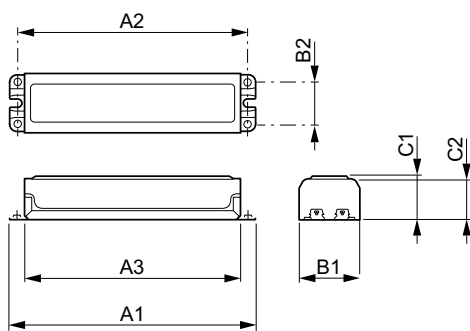

Product data

Operating and Electrical			
Input Frequency	50 to 60 Hz	Output Wire Length	254.0 mm
Total Harmonic Distortion IEC (Max)	20 %	Primary Fusing	Fused
Maximum Efficiency	90 %	Secondary Fusing	None Required
Power Factor 100% Load (Min)	0.9	Input Wire Gauge	18
Output Current (Nom)	700 mA	Control Wire Gauge	18
Output Current Tolerance (Max)	5 %	Output Wire Gauge	18
Output Current Tolerance (Min)	-5 %	Temperature	
Input Voltage (AC)	120-277 V	T-Case Maximum (Max)	80 °C
Input Current (Max)	1400 mA	Controls and Dimming	
Input Power (Nom)	165 W	Control Interface	0-10V
Output Power (Nom)	150 W	Dimming Range	100-10 %
Output Voltage	60-210 V	Approval and Application	
Wiring		Overheating Protection	Protected
Control Wire Length	254.0 mm		

Product Data

Full product code	871016319630500
-------------------	-----------------

Order product name	XITANIUM 150W 0.7A 0-10V INTELLIVOLT
EAN/UPC - Product	781087070185
Order code	913710844102
Numerator - Quantity Per Pack	1
Numerator - Packs per outer box	10
Material Nr. (12NC)	913710844102
Net Weight (Piece)	912.000 g

Dimensional drawing

Xitanium 150W 0.70A DIM INTELLIVOLT

Product	B2	C1	C2	A1	A2	A3	B1
XITANIUM 150W 0.7A 0-10V INTELLIVOLT	42.9	40.1	37.7	240.5	226.3	211.1	59.2
	mm	mm	mm	mm	mm	mm	mm