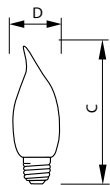

### Product data

General Information		Cap-Base Information	
Cap-Base	E26 [ Single Contact Medium Screw]	Cap-Base Information	Aluminium [ Aluminium Cap]
Operating Position	Base Down +/- 90 D [ Base Down +/- 90 D]	Filament Shape	C-7A [ Ring]
Main Application	Decorative	<b>Product Data</b>	
Gas Filling	GAS	Order product name	BC40BA9-1/2/CL/LL 6/2 TP
<b>Light Technical</b>		EAN/UPC - Product	50046677168204
Initial lumen (Nom)	300 lm	Order code	168203
<b>Operating and Electrical</b>		Numerator - Quantity Per Pack	1
Power (Rated) (Nom)	40 W	Numerator - Packs per outer box	6
Voltage (Nom)	120 V	Material Nr. (12NC)	925240536308
<b>Mechanical and Housing</b>		Net Weight (Piece)	0.500 g
Bulb Finish	Clear (CL)		

### Dimensional drawing