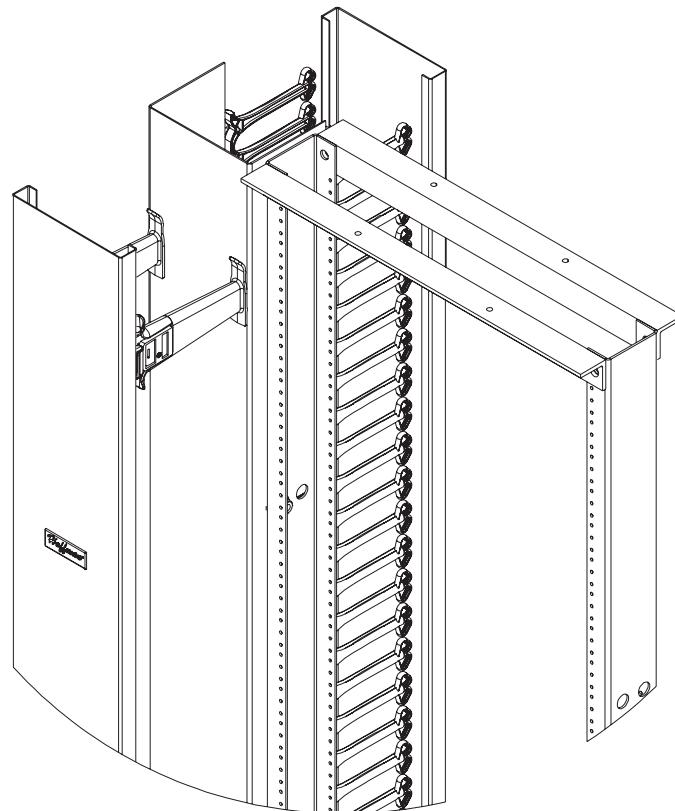

CABLETEK™-EC

Rear Door, Vertical Cable Manager
Porte Arrière, Gestionnaire Vertical De Câble
Puerta Posterior, Encargado Vertical del Cable

HOFFMAN (World Headquarters)
2100 Hoffman Way
Anoka, MN 55303-1745 USA
(763) 421-2240 Fax: (763) 422-2178
Customer Service: (763) 422-2211
www.hoffmanonline.com