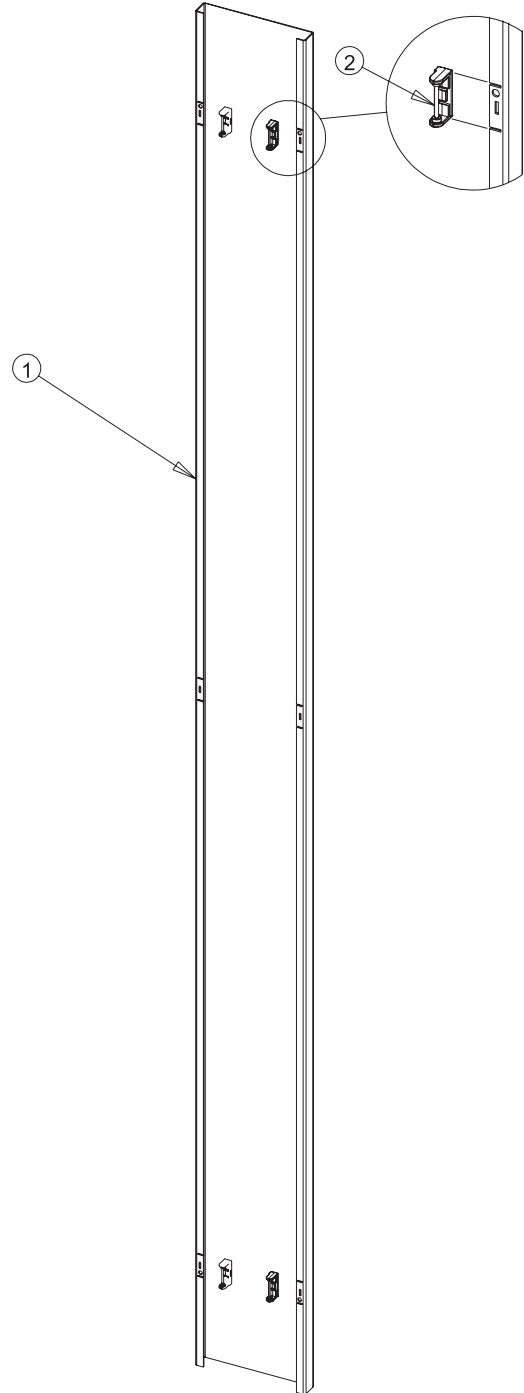

CABLETEK™-EC

Rear Door, Vertical Cable Manager
Porte Arrière, Gestionnaire Vertical De Câble
Puerta Posterior, Encargado Vertical del Cable

HOFFMAN (World Headquarters)
2100 Hoffman Way
Anoka, MN 55303-1745 USA
(763) 421-2240 Fax: (763) 422-2178
Customer Service: (763) 422-2211
www.hoffmanonline.com