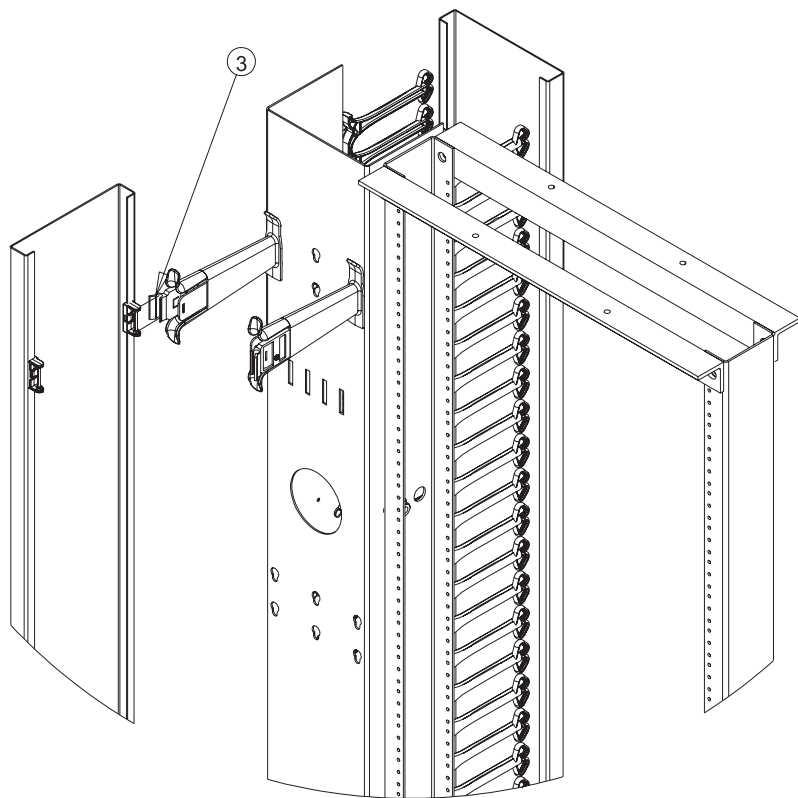

CABLETEK™-EC

Rear Door, Vertical Cable Manager
Porte Arrière, Gestionnaire Vertical De Câble
Puerta Posterior, Encargado Vertical del Cable

HOFFMAN (World Headquarters)
2100 Hoffman Way
Anoka, MN 55303-1745 USA
(763) 421-2240 Fax: (763) 422-2178
Customer Service: (763) 422-2211
www.hoffmanonline.com