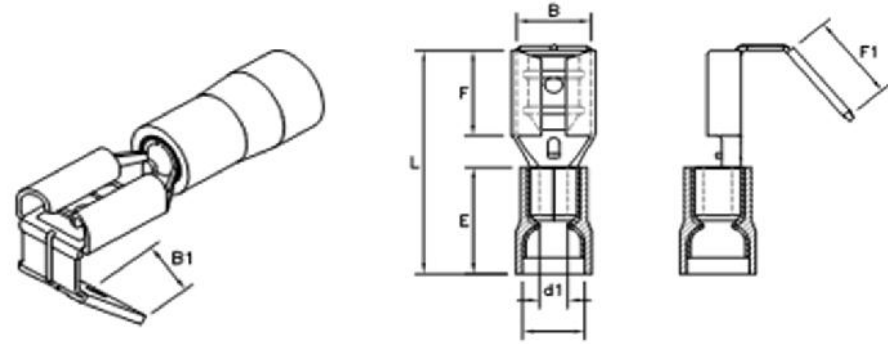

Nylon Insulated Piggybacks

Drawn - SD

Approved - KM

Material - Brass / Nylon Insulation

Title - Nylon Insulated Piggybacks

Part Number	Wire Range	Insulated Color	Electrical Rating Max	B	B1	F	F1	L	E	D	d1
P22-250-3N	22-18 AWG	RED	105C / 600 VOLTS	0.2598	0.2499	0.3149	0.3228	0.8661	0.4330	0.1614	0.0669
P16-250-3N	16-14 AWG	BLUE	105C / 600 VOLTS	0.2598	0.2499	0.3149	0.3228	0.8661	0.4330	0.1889	0.0905