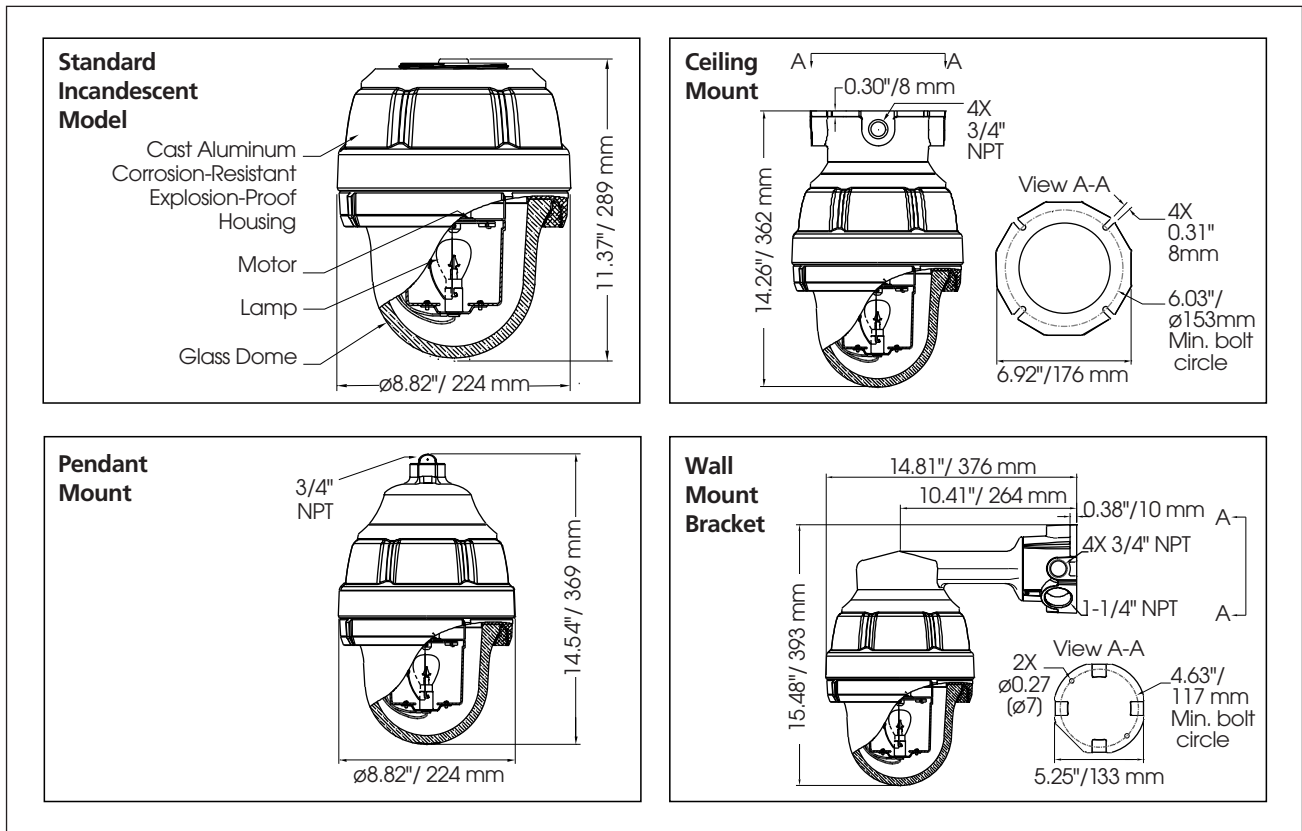

Explosion-Proof Rotating Light (121X)

SPECIFICATIONS

Lamp Life:	800 Hours
Light Source:	Incandescent
Operating Temperature Range:	-67°F to 150°F -55°C to 65°C
Net Product Weight	
Signal without Mounting:	13.9 lbs 6.3 kg
Ceiling Mount:	4.5 lbs 2.0 kg
Pendant Mount:	2.0 lbs 0.9 kg
Wall Mount:	5.9 lbs 2.7 kg

REPLACEMENT PARTS

Description	Part Number
Exterior Dome Assembly, Clear	K8436147A
Lamp, 24VDC	K8107A041
Lamp, 120VAC	K8444A173A
24VDC Mechanism and Amber Lens Kit	K8444269A
24VDC Mechanism and Blue Lens Kit	K8444269A-01
24VDC Mechanism and Clear Lens Kit	K8444269A-02
24VDC Mechanism and Green Lens Kit	K8444269A-03
24VDC Mechanism and Red Lens Kit	K8444269A-04
120VAC Mechanism and Amber Lens Kit	K8444277A
120VAC Mechanism and Blue Lens Kit	K8444277A-01
120VAC Mechanism and Clear Lens Kit	K8444277A-02
120VAC Mechanism and Green Lens Kit	K8444277A-03
120VAC Mechanism and Red Lens Kit	K8444277A-04

HOW TO ORDER

121X - **024** **A** - **MOD**

TYPE 121X	VOLTAGE 024 24VDC 120 120VAC	COLOR A Amber B Blue C Clear G Green R Red

Specify Optional Mounting:*

Description	Part Number
Ceiling Mount	CMXC-SB
Pendant Mount	PMXC-SB
Wall Mount	WMXC-SB

* Mounting kit must be ordered with unit, sold separately

OPTIONAL ACCESSORIES

Description	Part Number
Dome Guard	DGXC-SB