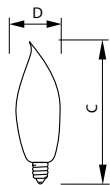

Product data

General Information		Cap-Base Information	
Cap-Base	E12 [Candelabra Screw]	Cap-Base Information	Aluminium [Aluminium Cap]
Operating Position	Base Down +/- 90 D [Base Down +/- 90 D]	Filament Shape	CC-2V [Straight V]
Main Application	Decorative	Product Data	
Gas Filling	GAS	Order product name	BC25BA9C/CL/LL 6/4
Light Technical		EAN/UPC - Product	50046677167191
Initial lumen (Nom)	150 lm	Order code	167197
Operating and Electrical		Numerator - Quantity Per Pack	1
Power (Rated) (Nom)	25 W	Numerator - Packs per outer box	6
Voltage (Nom)	120 V	Material Nr. (12NC)	925250636316
Mechanical and Housing		Net Weight (Piece)	0.000 kg
Bulb Finish	Clear (CL)		

DuraMax Deco Bent Tip

Dimensional drawing

Product

BC25BA9C/CL/LL 6/4

25W E12 120V BA9 CL