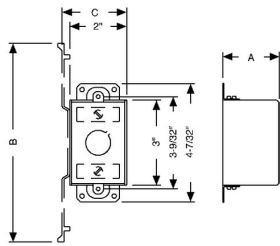

3 IN. X 2 IN. SWITCH BOXES - 1-1/2 TO 2-1/2 IN. DEEP WITH CONDUIT KO'S

1-1/2 in. Deep Switch Box - Gangable with Conduit KO's Plaster Ears

A47

Catalog #: 400

APPLICATIONS

RACO® Switch boxes are used to house wiring devices such as switches and outlets
N/A

PRODUCT FEATURES

Gangable switch boxes offer the option of constructing a box to hold two or more devices
Plaster ears allow a box to be used in "old work" applications

UL LISTED

File E195978

COMPLIANCES

All RACO® single gang, two gang, 4 in. square, and single gang gangable UL listed steel boxes are acceptable for use in 2-hour fire rated walls. For additional information, consult UL "Fire Resistance Directory" or the UL website at www.ul.com

DRAWING DIMENSIONS

Dimension A: 1-1/2 in.

PRODUCT MEASUREMENTS

Depth: 1-1/2 in.
Cubic Inches (cm3): 7.5 (122.9)
Wt. Ea. (Lbs.): 0.383
Product Length (in.): 1.50
Product Width (in.): 4.22
Product Height (in.): 2.00

PACKAGING

Minimum Pack Qty.: 20
Std. Pkg.: 20
Product UPC-A Labeled: Yes
Weight (Lbs. Per/C): 38.30
Ship Carton Length (in.): 9.75
Ship Carton Width (in.): 6.50
Ship Carton Height (in.): 6.75
Ctn Weight (Lbs.): 7.66
Pallet Qty: 3920
UPC Number: 050169004005
I2of5: 40050169004003