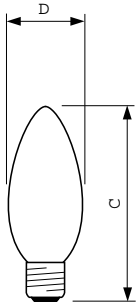

### Product data

General Information	
Cap-Base	E26 [ Single Contact Medium Screw]
Operating Position	Base Down +/- 90 D [ Base Down +/- 90 D]
Main Application	Decorative
Gas Filling	GAS
Light Technical	
Initial lumen (Nom)	300 lm
Operating and Electrical	
Power (Rated) (Nom)	40 W
Voltage (Nom)	120 V
Mechanical and Housing	
Bulb Finish	Clear (CL)

Cap-Base Information	Aluminium [ Aluminium Cap]
Filament Shape	C-7A [ Ring]
Product Data	
Order product name	BC40B13/CL/LL 120V 6/2 TP
EAN/UPC - Product	50046677168280
Order code	168286
Numerator - Quantity Per Pack	1
Numerator - Packs per outer box	6
Material Nr. (12NC)	925247836306
Net Weight (Piece)	0.001 kg

### Dimensional drawing