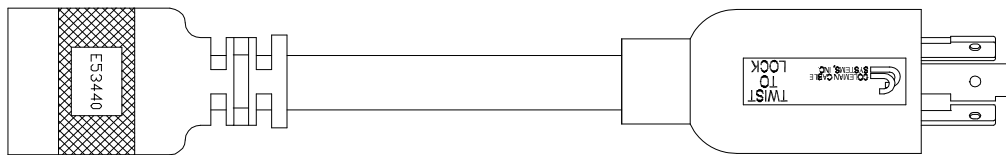

CATALOG NUMBERS: 90208802 and 90218802
DESCRIPTION: 20A twist-to-lock / 15A straight blade adapter cords
APPROVALS: UL/CUL Listed

CONSTRUCTION PARAMETERS:

Cable type: 12/3 STW
Jacket material: PVC, yellow
Plug and cord connector material: PVC, black
Overall length: 9 in

90208802 NEMA 5-15P plug, NEMA L5-20R cord connector

Note: Plug and connector style may vary

Case qty: 10

UPC: 0 29892 09020 3

90218802 NEMA L5-20P plug, NEMA 5-15R cord connector

Note: Plug and connector style may vary

Case qty: 10

UPC: 0 29892 09021 0

ELECTRICAL PROPERTIES:

Cable temperature rating: -40 to +60 deg C
Electrical ratings: 125 V, 15A, 1875W

This product complies with European Directive 2011/65/EU (RoHS-2,

The information presented here is, to the best of our knowledge, true and accurate. However, since conditions of use are beyond our control, all recommendations or suggestions are presented without guarantee or responsibility on our part.