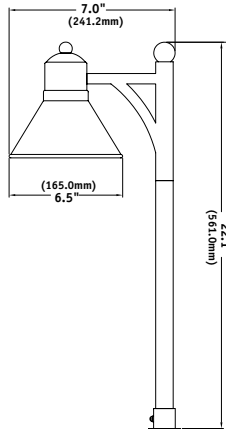

Lightscaper® Fixtures

12V LED

LANDSCAPE

REIDVILLE