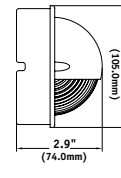

Lightscaper® Fixtures

12V LED

LANDSCAPE

EYELID