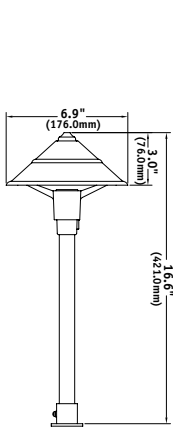

Lightscaper® Fixtures

12V LED

LANDSCAPE

CONE