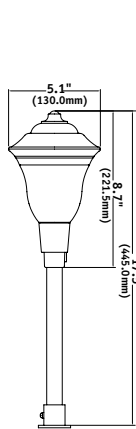

GREENVILLE