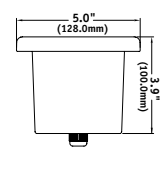

Lightscaper® Fixtures

12V LED

LANDSCAPE

RECESSED