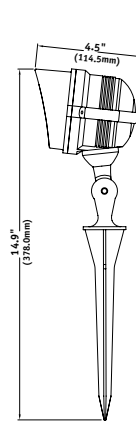

FLOODLIGHT