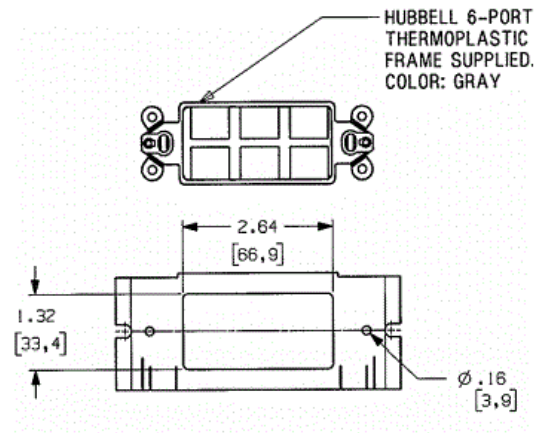

Ordering Information

- Includes necessary mounting hardware

Catalog Number
FBMP6KS

UPC
783585191577

Specifications

Face Plate

16 gauge zinc plated stamped steel

Online Resources

[Customer Use Drawing](#)

[eCatalog](#)

[Installation Instructions](#)

Dimensions in Inches (mm)

Hubbell Wiring Device-Kellems • Hubbell Incorporated (Delaware) • 40 Waterview Drive • Shelton, CT 06484

Phone (800) 288-6000 • Fax (800) 255-1031 • Specifications subject to change without notice.