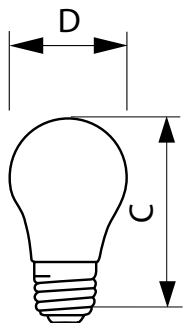

Product data

General Information	
Cap-Base	E26 [Single Contact Medium Screw]
Operating Position	Universal [Universal]
Main Application	General Lighting (G)
Gas Filling	VACUUM
Light Technical	
Initial lumen (Nom)	115 lm
Operating and Electrical	
Power (Rated) (Nom)	15 W
Voltage (Nom)	120 V
Mechanical and Housing	
Bulb Finish	Soft White

Cap-Base Information	Aluminium [Aluminium Cap]
Filament Shape	C-9 [Pendant]
Product Data	
Order product name	15A/WL 120V 12/2 TP
EAN/UPC - Product	50046677168600
Order code	168609
Numerator - Quantity Per Pack	1
Numerator - Packs per outer box	12
Material Nr. (12NC)	925273136309
Net Weight (Piece)	22.000 g

DuraMax Soft White

Dimensional drawing

Product

15AWL 120V 12/2 TP

15W E26 120V A15 SW