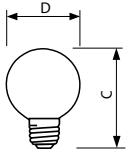

Product data

General Information		Cap-Base Information	
Cap-Base	E26 [Single Contact Medium Screw]	Cap-Base Information	Aluminium [Aluminium Cap]
Operating Position	Base Down +/- 90 D [Base Down +/- 90 D]	Filament Shape	CC-2V [Straight V]
Main Application	Decorative	Product Data	
Gas Filling	GAS	Order product name	BC40G16-1/2/CL/LL 120V 6/2 TP
Light Technical		EAN/UPC - Product	50046677135374
Initial lumen (Nom)	390 lm	Order code	135376
Operating and Electrical		Numerator - Quantity Per Pack	1
Power (Rated) (Nom)	40 W	Numerator - Packs per outer box	6
Voltage (Nom)	120 V	Material Nr. (12NC)	925171036303
Mechanical and Housing		Net Weight (Piece)	0.001 kg
Bulb Finish	Clear (CL)		

DuraMax Deco Globe

Dimensional drawing

Product

BC40G16-1/2/CL/LL 120V 6/2 TP

40W E26 120V G16 1/2 CL