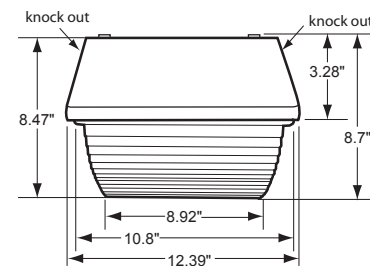

Ordering Information

CATALOG #	DESCRIPTION	VOLTS
VN1256LED	56W LED Canopy	120-277

Recommended Mounting Height - 12-14 ft.

Performance

- Smooth & Even Light Pattern
- Familiar Design
- Acrylic Glare Free Lens
- No UV Color Distortion

Dimensions and Specifications

Overall Height: 8.7"

Depth: 12.39"

Overall Width: 12.39"

Weight: 9 lbs.

200,000+ HOURS

*The majority of Atlas Lighting Products are assembled in USA facilities by an American Workforce utilizing both Domestic and Foreign components