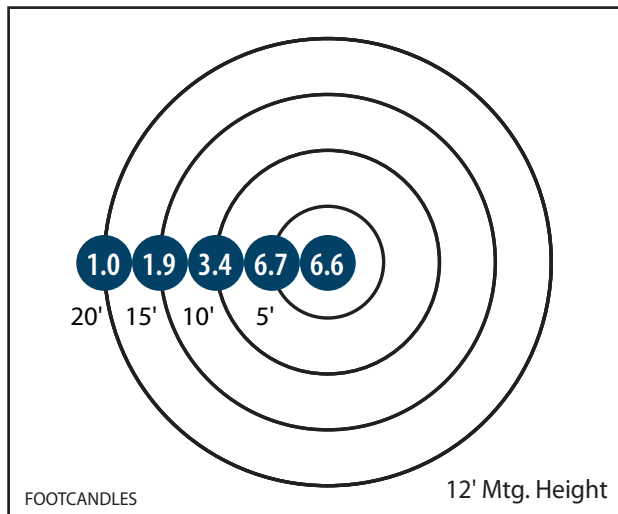

VN1256LED

Patent Pending

LUMENS: 5,494

WATTS: 56

LUMENS PER WATT: 100

CRI: 83

CCT: 4500K

DIMMING: 10-100%

Ordering Information

CATALOG #	DESCRIPTION	VOLTS
VN1256LED	56W LED Canopy	120-277

Recommended Mounting Height - 12-14 ft.

Performance

- Smooth & Even Light Pattern
- Familiar Design
- Acrylic Glare Free Lens
- No UV Color Distortion

Dimensions and Specifications

Overall Height: 8.7"

Depth: 12.39"

Overall Width: 12.39"

Weight: 9 lbs.

200,000+ HOURS

*The majority of Atlas Lighting Products are assembled in USA facilities by an American Workforce utilizing both Domestic and Foreign components