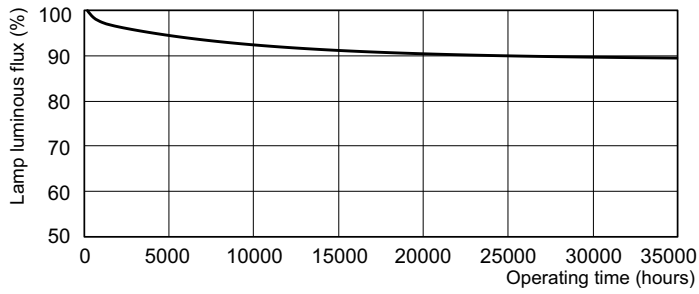

LLMF 6000 h Rated	94 %
LLMF 8000 h Rated	93 %
LLMF 12000 h Rated	92 %
LLMF 16000 h Rated	91 %
LLMF 20000 h Rated	90 %
Operating and Electrical	
Power (Rated) (Nom)	21 W
Lamp Current (Nom)	0.165 A
Temperature	
Design Temperature (Nom)	35 °C
Controls and Dimming	
Dimmable	Yes
Mechanical and Housing	
Cap-Base Information	Green [Green Cap]
Approval and Application	
Energy Efficiency Label (EEL)	A
Mercury (Hg) Content (Nom)	1.4 mg
Product Data	
Order product name	F21T5/830/ALTO 40PK

Photometric data

Lightcolor /830

Lightcolor /830

T5 Standard

Lifetime

MASTER TL5 HE Life Expectancy 3 h cycle

MASTER TL5 HE Life Expectancy 12 h cycle

MASTER TL5 HE Lumen Maintenance 3 h + 12 h cycle