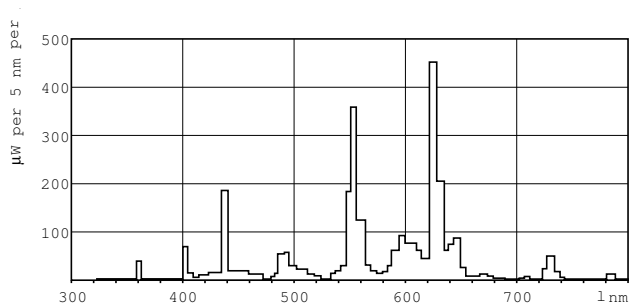

T5 Standard

F21T5/830/ALTO 40PK

Philips T5 Fluorescent Lamps featuring ALTO® Lamp Technology offer increased energy savings and low toxicity in a slim profile.

Product data

General Information	
Cap-Base	G5 [G5]
Life to 50% Failures Preheat (Nom)	24000 h
Features	HE Alto® [High Efficiency Alto]
System Description	High Efficiency
LSF Preheat 2000 h Rated	99 %
LSF Preheat 4000 h Rated	99 %
LSF Preheat 6000 h Rated	99 %
LSF Preheat 8000 h Rated	99 %
LSF Preheat 16000 h Rated	97 %
LSF Preheat 20000 h Rated	84 %
Light Technical	
Color Code	830 [CCT of 3000K]
Initial lumen (Nom)	2100 lm
Luminous Flux (Rated) (Nom)	1850 lm
Color Designation	Warm White (WW)
Luminous Efficacy (@ Max Lumen, Rated) (Nom)	101 lm/W
Correlated Color Temperature (Nom)	3000 K
Luminous Efficacy (rated) (Nom)	90 lm/W
Color Rendering Index (Max)	85
Color Rendering Index (Min)	80
Color Rendering Index (Nom)	82
LLMF 2000 h Rated	96 %
LLMF 4000 h Rated	95 %

LLMF 6000 h Rated	94 %
LLMF 8000 h Rated	93 %
LLMF 12000 h Rated	92 %
LLMF 16000 h Rated	91 %
LLMF 20000 h Rated	90 %
Operating and Electrical	
Power (Rated) (Nom)	21 W
Lamp Current (Nom)	0.165 A
Temperature	
Design Temperature (Nom)	35 °C
Controls and Dimming	
Dimmable	Yes
Mechanical and Housing	
Cap-Base Information	Green [Green Cap]
Approval and Application	
Energy Efficiency Label (EEL)	A
Mercury (Hg) Content (Nom)	1.4 mg
Product Data	
Order product name	F21T5/830/ALTO 40PK

Warnings and Safety

- Lamp contains mercury. Manage in Accord with Disposal Laws. See: www.lamprecycle.org or 1-800-555-0050

Dimensional drawing

TL5 HE F21T5/830 HE Alto

Product	D (max)	A (max)	B (max)	B (min)	C (max)
F21T5/830/ALTO 40PK	17 mm	849.0 mm	856.1 mm	853.7 mm	863.2 mm

Photometric data

Lightcolor /830

Lightcolor /830

T5 Standard

Lifetime

MASTER TL5 HE Life Expectancy 3 h cycle

MASTER TL5 HE Life Expectancy 12 h cycle

MASTER TL5 HE Lumen Maintenance 3 h + 12 h cycle