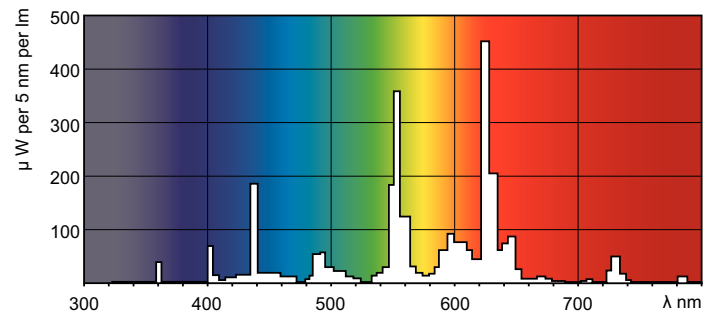

T5 Standard

F21T5/830/ALTO 40PK

Philips T5 Fluorescent Lamps featuring ALTO® Lamp Technology offer increased energy savings and low toxicity in a slim profile.

Product data

General Information	
Cap-Base	G5 [G5]
Life to 50% Failures Preheat (Nom)	24000 h
Features	HE Alto® [High Efficiency Alto]
System Description	High Efficiency
LSF Preheat 2000 h Rated	99 %
LSF Preheat 4000 h Rated	99 %
LSF Preheat 6000 h Rated	99 %
LSF Preheat 8000 h Rated	99 %
LSF Preheat 16000 h Rated	97 %
LSF Preheat 20000 h Rated	84 %
Light Technical	
Color Code	830 [CCT of 3000K]
Initial lumen (Nom)	2100 lm
Luminous Flux (Rated) (Nom)	1850 lm
Color Designation	Warm White (WW)
Luminous Efficacy (@ Max Lumen, Rated) (Nom)	101 lm/W
Correlated Color Temperature (Nom)	3000 K
Luminous Efficacy (rated) (Nom)	90 lm/W
Color Rendering Index (Max)	85
Color Rendering Index (Min)	80
Color Rendering Index (Nom)	82
LLMF 2000 h Rated	96 %
LLMF 4000 h Rated	95 %

LLMF 6000 h Rated	94 %
LLMF 8000 h Rated	93 %
LLMF 12000 h Rated	92 %
LLMF 16000 h Rated	91 %
LLMF 20000 h Rated	90 %
Operating and Electrical	
Power (Rated) (Nom)	21 W
Lamp Current (Nom)	0.165 A
Temperature	
Design Temperature (Nom)	35 °C
Controls and Dimming	
Dimmable	Yes
Mechanical and Housing	
Cap-Base Information	Green [Green Cap]
Approval and Application	
Energy Efficiency Label (EEL)	A
Mercury (Hg) Content (Nom)	1.4 mg
Product Data	
Order product name	F21T5/830/ALTO 40PK

Warnings and Safety

- Lamp contains mercury. Manage in Accord with Disposal Laws. See: www.lamprecycle.org or 1-800-555-0050

Dimensional drawing

TL5 HE F21T5/830 HE Alto

Product	D (max)	A (max)	B (max)	B (min)	C (max)
F21T5/830/ALTO 40PK	17 mm	849.0 mm	856.1 mm	853.7 mm	863.2 mm

Photometric data

Lightcolor /830

Lightcolor /830

T5 Standard

Lifetime

MASTER TL5 HE Life Expectancy 3 h cycle

MASTER TL5 HE Life Expectancy 12 h cycle

MASTER TL5 HE Lumen Maintenance 3 h + 12 h cycle