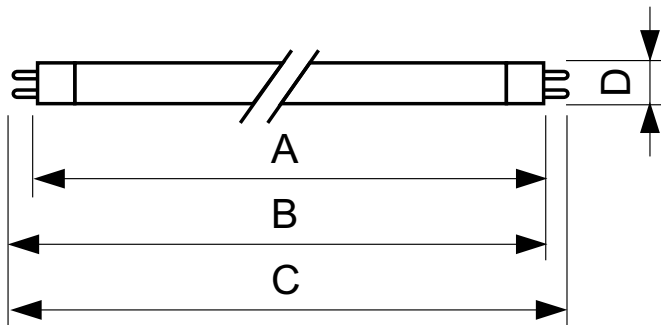

T5 Standard

EAN/UPC - Product	046677230814
Order code	230813
Numerator - Quantity Per Pack	1
Numerator - Packs per outer box	40
Material Nr. (12NC)	927990883022

Net Weight (Piece)	78.000 g
ILCOS Code	FDH-21/30/1B-L/P-G5-16

Warnings and Safety

- Lamp contains mercury. Manage in Accord with Disposal Laws. See: www.lamprecycle.org or 1-800-555-0050

Dimensional drawing

TL5 HE F21T5/830 HE Alto

Product	D (max)	A (max)	B (max)	B (min)	C (max)
F21T5/830/ALTO 40PK	17 mm	849.0 mm	856.1 mm	853.7 mm	863.2 mm