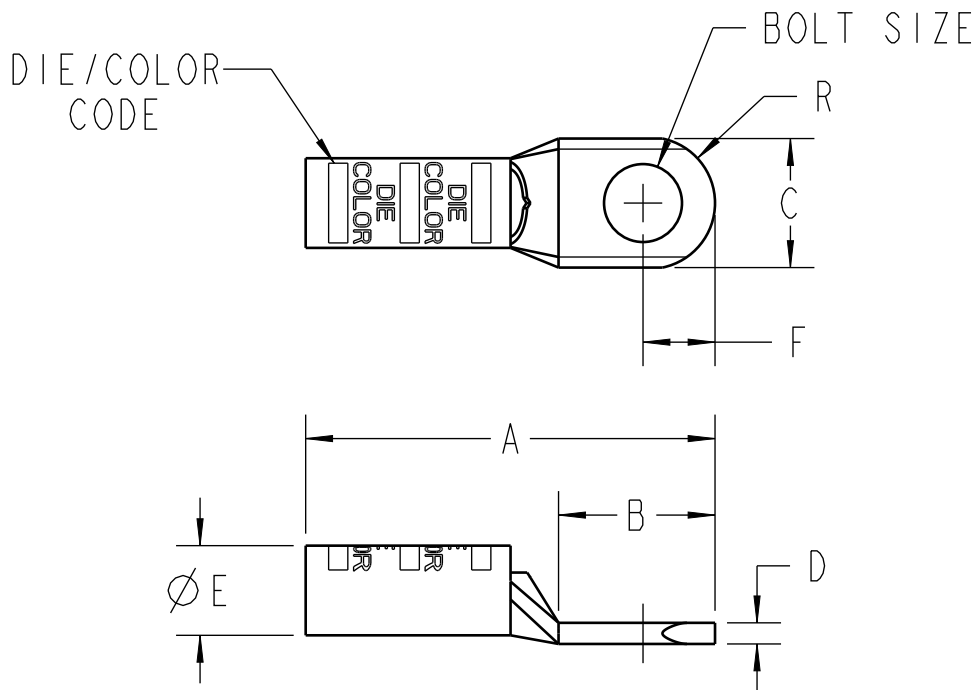

54145R	#2 AWG	1.91	1.06	.59	.08	.41	.50	.41	1/2	33 BROWN
54155R	1/0 AWG	2.01	1.06	.75	.13	.52	.50	.41	1/2	42 PINK
54160R	2/0 AWG	2.06	1.06	.83	.13	.57	.50	.47	1/2	45 BLACK
54165R	3/0 AWG	2.16	1.06	.94	.13	.63	.50	.50	1/2	50 ORANGE
54170R	4/0 AWG	2.31	1.06	1.03	.14	.70	.50	.56	1/2	54 PURPLE
54113R	250 KCMIL	2.41	1.06	1.13	.14	.77	.50	.63	1/2	62 YELLOW
54115R	350 KCMIL	2.61	1.06	1.25	.18	.93	.50	.75	1/2	71 RED
54118R	500 KCMIL	3.06	1.06	1.61	.22	1.10	.50	.88	1/2	87 BROWN
CATALOG NUMBER	CABLE SIZE	A	B	C	D	E	F	R	BOLT SIZE	DIE/COLOR CODE

STANDARD BARREL 1-HOLE

MATERIAL: HIGH CONDUCTIVITY ETP COPPER
FINISH: TIN PLATING

GENERAL NOTES		ABB			
1. ALL DIMENSIONS ARE FOR REFERENCE ONLY. 2. DIMENSIONS IN BRACKETS [] ARE IN METRIC UNITS.					
REVISIONS		DESCRIPTION: COPPER COMPRESSION LUG ROUND TONGUE			
A	SEE ECN (****) FOR APPROVAL SIGNATURES & RELEASE DATE. PROJECT NO: ****	ORIGINAL PROJECT NO / (ECN NO)	SHEET NO:	REV. NO:	DRAWING NO:
		007M000775 / 000082574	1 OF 2	A	WSD-002554

LONG BARREL I-HOLE

MATERIAL: HIGH CONDUCTIVITY ETP COPPER
FINISH: TIN PLATING

GENERAL NOTES		ABB			
1. ALL DIMENSIONS ARE FOR REFERENCE ONLY. 2. DIMENSIONS IN BRACKETS [] ARE IN METRIC UNITS.					
REVISIONS		DESCRIPTION: COPPER COMPRESSION LUG ROUND TONGUE			
A	SEE ECN (****) FOR APPROVAL SIGNATURES & RELEASE DATE. PROJECT NO: ****	ORIGINAL PROJECT NO / (ECN NO)	SHEET NO:	REV. NO:	DRAWING NO:
		007M000775 / 000082574	2 OF 2	A	WSD-002554