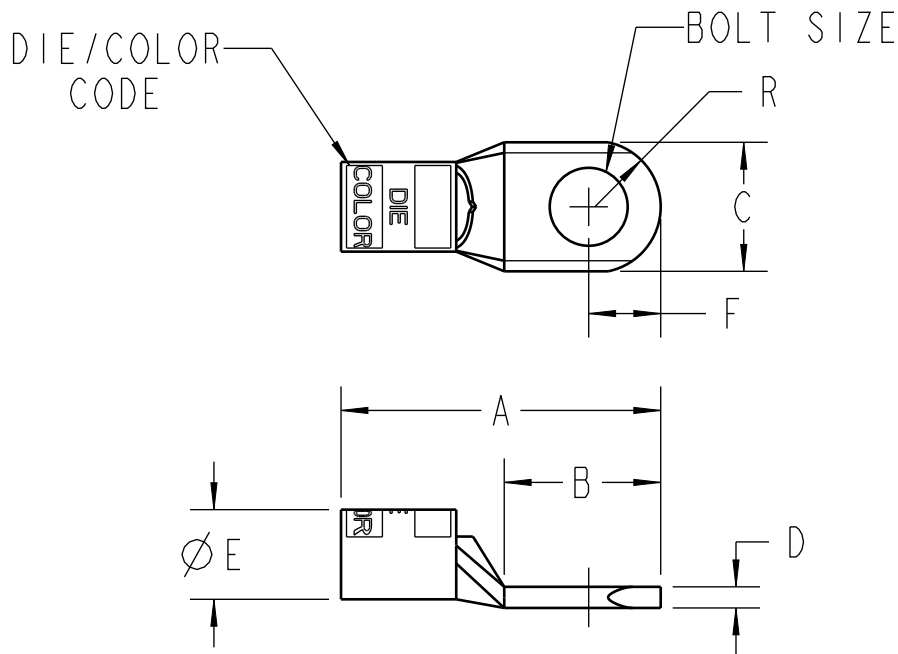

54145R	#2 AWG	1.91	1.06	.59	.08	.41	.50	.41	1/2	33 BROWN
54155R	1/0 AWG	2.01	1.06	.75	.13	.52	.50	.41	1/2	42 PINK
54160R	2/0 AWG	2.06	1.06	.83	.13	.57	.50	.47	1/2	45 BLACK
54165R	3/0 AWG	2.16	1.06	.94	.13	.63	.50	.50	1/2	50 ORANGE
54170R	4/0 AWG	2.31	1.06	1.03	.14	.70	.50	.56	1/2	54 PURPLE
54113R	250 KCMIL	2.41	1.06	1.13	.14	.77	.50	.63	1/2	62 YELLOW
54115R	350 KCMIL	2.61	1.06	1.25	.18	.93	.50	.75	1/2	71 RED
54118R	500 KCMIL	3.06	1.06	1.61	.22	1.10	.50	.88	1/2	87 BROWN
CATALOG NUMBER	CABLE SIZE	A	B	C	D	E	F	R	BOLT SIZE	DIE/COLOR CODE

STANDARD BARREL 1-HOLE

MATERIAL: HIGH CONDUCTIVITY ETP COPPER
FINISH: TIN PLATING

GENERAL NOTES		ABB			
1. ALL DIMENSIONS ARE FOR REFERENCE ONLY. 2. DIMENSIONS IN BRACKETS [] ARE IN METRIC UNITS.					
REVISIONS		DESCRIPTION: COPPER COMPRESSION LUG ROUND TONGUE			
A	SEE ECN (****) FOR APPROVAL SIGNATURES & RELEASE DATE. PROJECT NO: ****	ORIGINAL PROJECT NO / (ECN NO)	SHEET NO:	REV. NO:	DRAWING NO:
		007M000775 / 000082574	1 OF 2	A	WSD-002554

LONG BARREL I-HOLE

MATERIAL: HIGH CONDUCTIVITY ETP COPPER
FINISH: TIN PLATING

GENERAL NOTES		ABB			
1. ALL DIMENSIONS ARE FOR REFERENCE ONLY. 2. DIMENSIONS IN BRACKETS [] ARE IN METRIC UNITS.					
REVISIONS		DESCRIPTION: COPPER COMPRESSION LUG ROUND TONGUE			
A	SEE ECN (****) FOR APPROVAL SIGNATURES & RELEASE DATE. PROJECT NO: ****	ORIGINAL PROJECT NO / (ECN NO)	SHEET NO:	REV. NO:	DRAWING NO:
		007M000775 / 000082574	2 OF 2	A	WSD-002554