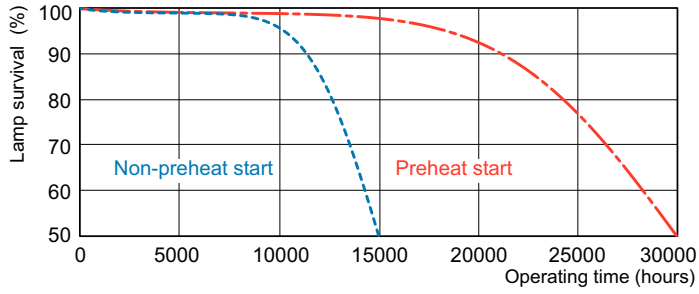

T5 High Output

F39T5/835/HO/ALTO 40PK

Philips T5 HO lamps are environmentally-responsible, ultra-slim and have extraordinary light output and longer life.

Product data

General Information		LLMF 6000 h Rated		94 %	
Cap-Base	G5 [G5]	LLMF 8000 h Rated		93 %	
Life to 50% Failures Preheat (Nom)	30000 h	LLMF 12000 h Rated		92 %	
Features	HO Alto® [High Output Alto]	LLMF 16000 h Rated		91 %	
System Description	High Output (HO)	LLMF 20000 h Rated		90 %	
LSF Preheat 2000 h Rated	99 %	Operating and Electrical			
LSF Preheat 4000 h Rated	99 %	Power (Rated) (Nom)		38.0 W	
LSF Preheat 6000 h Rated	99 %	Lamp Current (Nom)		0.325 A	
LSF Preheat 8000 h Rated	99 %	Temperature			
LSF Preheat 16000 h Rated	97 %	Design Temperature (Nom)		35 °C	
LSF Preheat 20000 h Rated	84 %	Controls and Dimming			
Light Technical		Dimmable		Yes	
Color Code	835 [CCT of 3500K]	Mechanical and Housing			
Initial lumen (Nom)	3500 lm	Cap-Base Information		Green [Green Cap]	
Luminous Flux (Rated) (Nom)	3100 lm	Approval and Application			
Color Designation	White (WH)	Energy Efficiency Label (EEL)		A	
Luminous Efficacy (@ Max Lumen, Rated) (Nom)	92 lm/W	Mercury (Hg) Content (Nom)		1.4 mg	
Correlated Color Temperature (Nom)	3500 K	Product Data			
Luminous Efficacy (rated) (Nom)	82 lm/W	Order product name		39W/835 Min Bipin T5 HO ALTO UNP	
Color Rendering Index (Max)	85				
Color Rendering Index (Min)	80				
Color Rendering Index (Nom)	82				
LLMF 2000 h Rated	96 %				
LLMF 4000 h Rated	95 %				

TL5 HO F39T5/835 HO Alto

Photometric data

Lightcolor /835

Lightcolor /835

T5 High Output

Lifetime

MASTER TL5 HO/ActiViva Life Expectancy 3 h cycle

MASTER TL5 HO/ActiViva Life Expectancy 12 h cycle