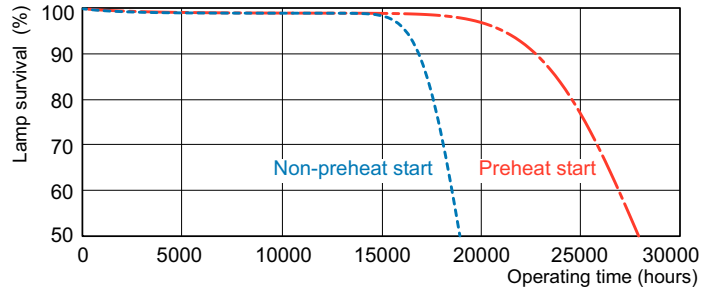

T5 High Output

F39T5/835/HO/ALTO 40PK

Philips T5 HO lamps are environmentally-responsible, ultra-slim and have extraordinary light output and longer life.

Product data

General Information		LLMF 6000 h Rated		94 %	
Cap-Base	G5 [G5]	LLMF 8000 h Rated		93 %	
Life to 50% Failures Preheat (Nom)	30000 h	LLMF 12000 h Rated		92 %	
Features	HO Alto® [High Output Alto]	LLMF 16000 h Rated		91 %	
System Description	High Output (HO)	LLMF 20000 h Rated		90 %	
LSF Preheat 2000 h Rated	99 %	Operating and Electrical			
LSF Preheat 4000 h Rated	99 %	Power (Rated) (Nom)		38.0 W	
LSF Preheat 6000 h Rated	99 %	Lamp Current (Nom)		0.325 A	
LSF Preheat 8000 h Rated	99 %	Temperature			
LSF Preheat 16000 h Rated	97 %	Design Temperature (Nom)		35 °C	
LSF Preheat 20000 h Rated	84 %	Controls and Dimming			
Light Technical		Dimmable		Yes	
Color Code	835 [CCT of 3500K]	Mechanical and Housing			
Initial lumen (Nom)	3500 lm	Cap-Base Information		Green [Green Cap]	
Luminous Flux (Rated) (Nom)	3100 lm	Approval and Application			
Color Designation	White (WH)	Energy Efficiency Label (EEL)		A	
Luminous Efficacy (@ Max Lumen, Rated) (Nom)	92 lm/W	Mercury (Hg) Content (Nom)		1.4 mg	
Correlated Color Temperature (Nom)	3500 K	Product Data			
Luminous Efficacy (rated) (Nom)	82 lm/W	Order product name		39W/835 Min Bipin T5 HO ALTO UNP	
Color Rendering Index (Max)	85				
Color Rendering Index (Min)	80				
Color Rendering Index (Nom)	82				
LLMF 2000 h Rated	96 %				
LLMF 4000 h Rated	95 %				

Warnings and Safety

- Lamp contains mercury. Manage in Accord with Disposal Laws. See: www.lamprecycle.org or 1-800-555-0050

Dimensional drawing

Product	D (max)	A (max)	B (max)	B (min)	C (max)
39W/835 Min Bipin T5 HO	17 mm	849.0 mm	856.1 mm	853.7 mm	863.2 mm
ALTO UNP					

TL5 HO F39T5/835 HO Alto

Photometric data

Lightcolor /835

Lightcolor /835

T5 High Output

Lifetime

MASTER TL5 HO/ActiViva Life Expectancy 3 h cycle

MASTER TL5 HO/ActiViva Life Expectancy 12 h cycle