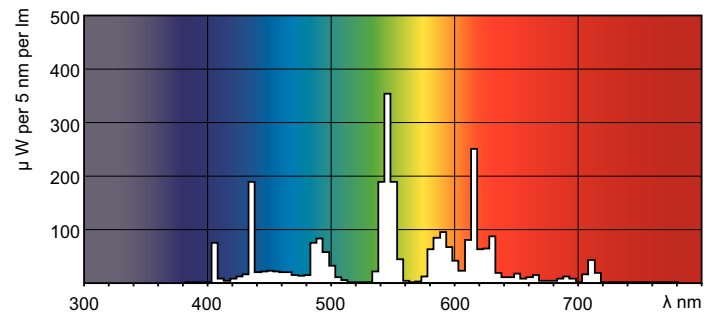

T5 High Output

F39T5/835/HO/ALTO 40PK

Philips T5 HO lamps are environmentally-responsible, ultra-slim and have extraordinary light output and longer life.

Product data

General Information		LLMF 6000 h Rated		94 %	
Cap-Base	G5 [G5]	LLMF 8000 h Rated		93 %	
Life to 50% Failures Preheat (Nom)	30000 h	LLMF 12000 h Rated		92 %	
Features	HO Alto® [High Output Alto]	LLMF 16000 h Rated		91 %	
System Description	High Output (HO)	LLMF 20000 h Rated		90 %	
LSF Preheat 2000 h Rated	99 %	Operating and Electrical			
LSF Preheat 4000 h Rated	99 %	Power (Rated) (Nom)		38.0 W	
LSF Preheat 6000 h Rated	99 %	Lamp Current (Nom)		0.325 A	
LSF Preheat 8000 h Rated	99 %	Temperature			
LSF Preheat 16000 h Rated	97 %	Design Temperature (Nom)		35 °C	
LSF Preheat 20000 h Rated	84 %	Controls and Dimming			
Light Technical		Dimmable		Yes	
Color Code	835 [CCT of 3500K]	Mechanical and Housing			
Initial lumen (Nom)	3500 lm	Cap-Base Information		Green [Green Cap]	
Luminous Flux (Rated) (Nom)	3100 lm	Approval and Application			
Color Designation	White (WH)	Energy Efficiency Label (EEL)		A	
Luminous Efficacy (@ Max Lumen, Rated) (Nom)	92 lm/W	Mercury (Hg) Content (Nom)		1.4 mg	
Correlated Color Temperature (Nom)	3500 K	Product Data			
Luminous Efficacy (rated) (Nom)	82 lm/W	Order product name		39W/835 Min Bipin T5 HO ALTO UNP	
Color Rendering Index (Max)	85				
Color Rendering Index (Min)	80				
Color Rendering Index (Nom)	82				
LLMF 2000 h Rated	96 %				
LLMF 4000 h Rated	95 %				

Warnings and Safety

- Lamp contains mercury. Manage in Accord with Disposal Laws. See: www.lamprecycle.org or 1-800-555-0050

Dimensional drawing

Product	D (max)	A (max)	B (max)	B (min)	C (max)
39W/835 Min Bipin T5 HO	17 mm	849.0 mm	856.1 mm	853.7 mm	863.2 mm
ALTO UNP					

TL5 HO F39T5/835 HO Alto

Photometric data

Lightcolor /835

Lightcolor /835

T5 High Output

Lifetime

MASTER TL5 HO/ActiViva Life Expectancy 3 h cycle

MASTER TL5 HO/ActiViva Life Expectancy 12 h cycle