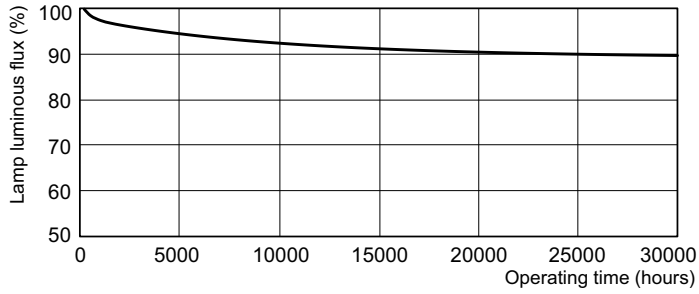

T5 High Output

F39T5/835/HO/ALTO 40PK

Philips T5 HO lamps are environmentally-responsible, ultra-slim and have extraordinary light output and longer life.

Product data

General Information		LLMF 6000 h Rated		94 %	
Cap-Base	G5 [G5]	LLMF 8000 h Rated		93 %	
Life to 50% Failures Preheat (Nom)	30000 h	LLMF 12000 h Rated		92 %	
Features	HO Alto® [High Output Alto]	LLMF 16000 h Rated		91 %	
System Description	High Output (HO)	LLMF 20000 h Rated		90 %	
LSF Preheat 2000 h Rated	99 %	Operating and Electrical			
LSF Preheat 4000 h Rated	99 %	Power (Rated) (Nom)		38.0 W	
LSF Preheat 6000 h Rated	99 %	Lamp Current (Nom)		0.325 A	
LSF Preheat 8000 h Rated	99 %	Temperature			
LSF Preheat 16000 h Rated	97 %	Design Temperature (Nom)		35 °C	
LSF Preheat 20000 h Rated	84 %	Controls and Dimming			
Light Technical		Dimmable		Yes	
Color Code	835 [CCT of 3500K]	Mechanical and Housing			
Initial lumen (Nom)	3500 lm	Cap-Base Information		Green [Green Cap]	
Luminous Flux (Rated) (Nom)	3100 lm	Approval and Application			
Color Designation	White (WH)	Energy Efficiency Label (EEL)		A	
Luminous Efficacy (@ Max Lumen, Rated) (Nom)	92 lm/W	Mercury (Hg) Content (Nom)		1.4 mg	
Correlated Color Temperature (Nom)	3500 K	Product Data			
Luminous Efficacy (rated) (Nom)	82 lm/W	Order product name		39W/835 Min Bipin T5 HO ALTO UNP	
Color Rendering Index (Max)	85				
Color Rendering Index (Min)	80				
Color Rendering Index (Nom)	82				
LLMF 2000 h Rated	96 %				
LLMF 4000 h Rated	95 %				

Warnings and Safety

- Lamp contains mercury. Manage in Accord with Disposal Laws. See: www.lamprecycle.org or 1-800-555-0050

Dimensional drawing

Product	D (max)	A (max)	B (max)	B (min)	C (max)
39W/835 Min Bipin T5 HO	17 mm	849.0 mm	856.1 mm	853.7 mm	863.2 mm
ALTO UNP					

TL5 HO F39T5/835 HO Alto

Photometric data

Lightcolor /835

Lightcolor /835

T5 High Output

Lifetime

MASTER TL5 HO/ActiViva Life Expectancy 3 h cycle

MASTER TL5 HO/ActiViva Life Expectancy 12 h cycle