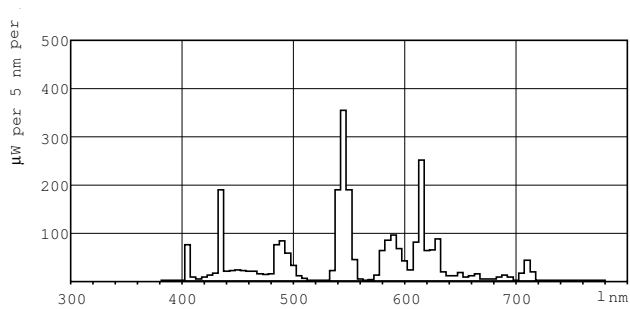

T5 High Output

F39T5/835/HO/ALTO 40PK

Philips T5 HO lamps are environmentally-responsible, ultra-slim and have extraordinary light output and longer life.

Product data

General Information		LLMF 6000 h Rated		94 %	
Cap-Base	G5 [G5]	LLMF 8000 h Rated		93 %	
Life to 50% Failures Preheat (Nom)	30000 h	LLMF 12000 h Rated		92 %	
Features	HO Alto® [High Output Alto]	LLMF 16000 h Rated		91 %	
System Description	High Output (HO)	LLMF 20000 h Rated		90 %	
LSF Preheat 2000 h Rated	99 %	Operating and Electrical			
LSF Preheat 4000 h Rated	99 %	Power (Rated) (Nom)		38.0 W	
LSF Preheat 6000 h Rated	99 %	Lamp Current (Nom)		0.325 A	
LSF Preheat 8000 h Rated	99 %	Temperature			
LSF Preheat 16000 h Rated	97 %	Design Temperature (Nom)		35 °C	
LSF Preheat 20000 h Rated	84 %	Controls and Dimming			
Light Technical		Dimmable		Yes	
Color Code	835 [CCT of 3500K]	Mechanical and Housing			
Initial lumen (Nom)	3500 lm	Cap-Base Information		Green [Green Cap]	
Luminous Flux (Rated) (Nom)	3100 lm	Approval and Application			
Color Designation	White (WH)	Energy Efficiency Label (EEL)		A	
Luminous Efficacy (@ Max Lumen, Rated) (Nom)	92 lm/W	Mercury (Hg) Content (Nom)		1.4 mg	
Correlated Color Temperature (Nom)	3500 K	Product Data			
Luminous Efficacy (rated) (Nom)	82 lm/W	Order product name		39W/835 Min Bipin T5 HO ALTO UNP	
Color Rendering Index (Max)	85				
Color Rendering Index (Min)	80				
Color Rendering Index (Nom)	82				
LLMF 2000 h Rated	96 %				
LLMF 4000 h Rated	95 %				

Warnings and Safety

- Lamp contains mercury. Manage in Accord with Disposal Laws. See: www.lamprecycle.org or 1-800-555-0050

Dimensional drawing

Product	D (max)	A (max)	B (max)	B (min)	C (max)
39W/835 Min Bipin T5 HO	17 mm	849.0 mm	856.1 mm	853.7 mm	863.2 mm
ALTO UNP					

TL5 HO F39T5/835 HO Alto

Photometric data

Lightcolor /835

Lightcolor /835

T5 High Output

Lifetime

MASTER TL5 HO/ActiViva Life Expectancy 3 h cycle

MASTER TL5 HO/ActiViva Life Expectancy 12 h cycle