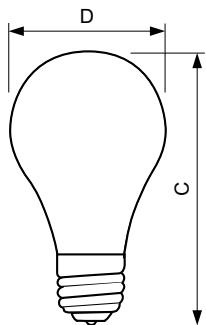

Halogen A19

Halogen 43A19/EV/CL 120V 12/2 TP

Halogen bulbs reduce energy consumption without sacrificing the qualities of a traditional bulb. They uniquely produce light more efficiently. They work with dimmer switches and are available in the familiar A-shape design. Use them in existing fixtures just as you would standard incandescents and your home will look great while you save energy.

Product data

General Information	
Cap-Base	E26 [Single Contact Medium Screw]
Operating Position	Universal [Universal]
Main Application	General Lighting (G)
Gas Filling	GAS
Light Technical	
Luminous Flux Lamp @ 120V	750 lm
Operating and Electrical	
Power (Rated) (Nom)	43 W
Lamp Wattage Rated@120V	43 W
Voltage (Nom)	120 V
Mechanical and Housing	
Bulb Finish	Clear (CL)

Cap-Base Information	Aluminium [Aluminium Cap]
Bulb Material	Glass
Filament Shape	CC-8 [Axial]
Product Data	
Order product name	Halogen 43A19/EV/CL 120V 12/2
EAN/UPC - Product	50046677410495
Order code	410498
Numerator - Quantity Per Pack	1
Numerator - Packs per outer box	12
Material Nr. (12NC)	925702236301
Net Weight (Piece)	0.001 kg

Halogen A19

Dimensional drawing

43W E26/ALC 120V A-19 Clear

Product	D	C (max)
Halogen 43A19/EV/CL 120V 12/2	2.375 in	4.13 in