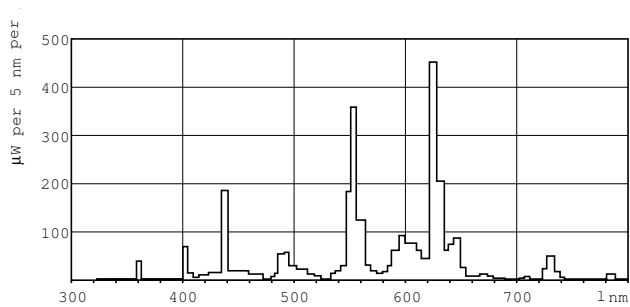

T5 High Output

EAN/UPC - Product	046677290269
Order code	290262
Numerator - Quantity Per Pack	1
Numerator - Packs per outer box	40
Material Nr. (12NC)	927993183022

Net Weight (Piece)	104.500 g
ILCOS Code	FDH-54/30/1B-L/P-G5-16/1150

Warnings and Safety

- Lamp contains mercury. Manage in Accord with Disposal Laws. See: www.lamprecycle.org or 1-800-555-0050

Dimensional drawing

Product	D (max)	A (max)	B (max)	B (min)	C (max)
54W/830 Min Bipin T5 HO	17 mm	1149.0 mm	1156.1 mm	1153.7 mm	1163.2 mm
ALTO UNP					

TL5 HO F54T5/830 HO Alto

Photometric data

Lightcolor /830