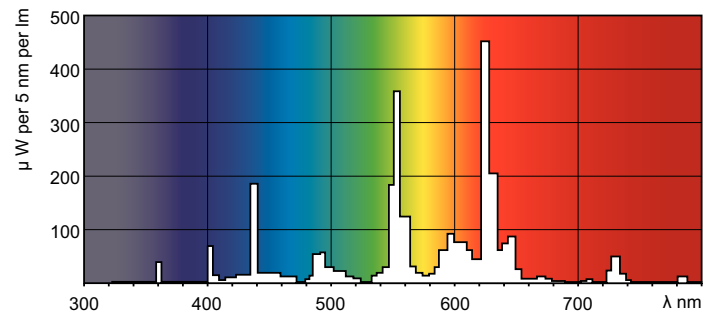

Lightcolor /830