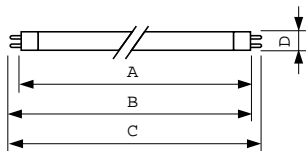

## T5 High Output

EAN/UPC - Product	046677290269
Order code	290262
Numerator - Quantity Per Pack	1
Numerator - Packs per outer box	40
Material Nr. (12NC)	927993183022

Net Weight (Piece)	104.500 g
ILCOS Code	FDH-54/30/1B-L/P-G5-16/1150

### Dimensional drawing

Product	D (max)	A (max)	B (max)	B (min)	C (max)
54W/830 Min Bipin T5 HO	17 mm	1149.0 mm	1156.1 mm	1153.7 mm	1163.2 mm
ALTO UNP					