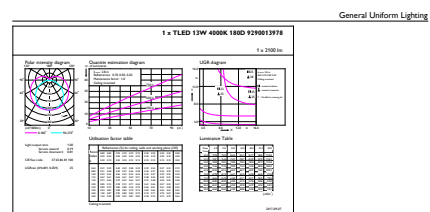

Dimensional drawing

TLED IF MasterClass 4ft 2100lm 4000K

Product	D1	D2	A1	A2	A3
13T8 LED/48-4000 IF DIM 1PK 10/1	25.7 mm	26.3 mm	1198.1 mm	1205.2 mm	1212.3 mm

Photometric data

LEDtube 13W G13 2100lm

LEDtube 13W G13 2100lm