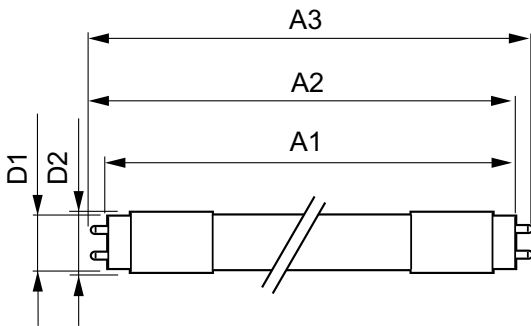

Dimensional drawing

TLED IF MasterClass 4ft 2100lm 4000K

Product	D1	D2	A1	A2	A3
13T8 LED/48-4000 IF DIM 1PK 10/1	25.7 mm	26.3 mm	1198.1 mm	1205.2 mm	1212.3 mm

Photometric data

LEDtube 13W G13 2100lm

LEDtube 13W G13 2100lm