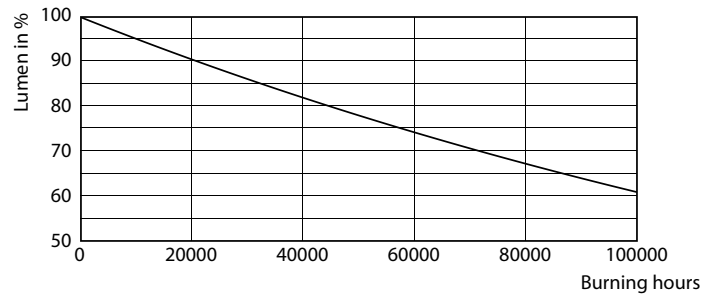

Product data

General Information	
Base	G13 [Medium Bi-Pin Fluorescent]
EU RoHS compliant	Yes
Nominal Lifetime (Nom)	70000 h
Switching Cycle	50000X
Light Technical	
Color Code	841 [CCT of 4100K (841)]
Beam Angle (Nom)	180 °
Initial lumen (Nom)	2100 lm
Color Designation	Cool White (CW)
Correlated Color Temperature (Nom)	4000 K
Luminous Efficacy (rated) (Nom)	161.54 lm/W
Color Consistency	<6
Color Rendering Index (Nom)	82
LLMF At End Of Nominal Lifetime (Nom)	70 %
Operating and Electrical	
Input Frequency	20000-120000 Hz
Power (Rated) (Nom)	13 W

Photometric data

LEDtube 13W G13 2100lm

Lifetime

LEDtube 13W G13 2100lm

LEDtube 13W G13 2100lm

LEDtube 13W G13 2100lm

LEDtube 13W G13 2100lm

T8