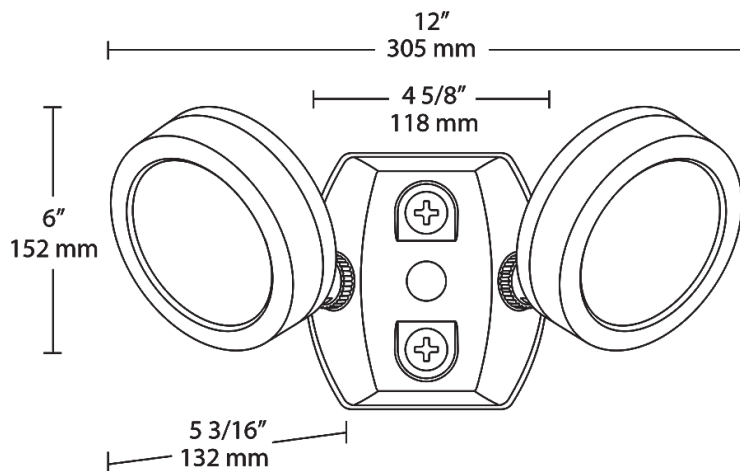

Dimensions

Features

- Equivalent to two 75W halogen BR30 wide floods
- 6H x 6V beam distribution delivers ample light
- Diffused lens for smooth, even light distribution
- Adjustable knuckle
- 60,000-Hour LED lifespan