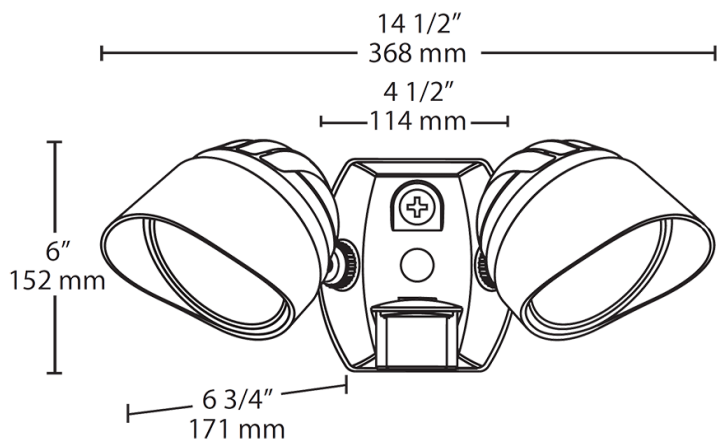

Technical Specifications (continued)

Construction

Finish:

Our environmentally friendly polyester powder coatings are formulated for high-durability and long-lasting color

Green Technology:

Mercury and UV free. RoHS-compliant components.

Other

Warranty:

RAB warrants that our LED products will be free from defects in materials and workmanship for a period of five (5) years from the date of delivery to the end user, including coverage of light output, color stability, driver performance and fixture finish. RAB's warranty is subject to all terms and conditions found at rablighting.com/warranty.

Buy American Act Compliance:

RAB values USA manufacturing! Upon request, RAB may be able to manufacture this product to be compliant with the Buy American Act (BAA). Please contact customer service to request a quote for the product to be made BAA compliant.

Dimensions

Features

- Two adjustable 12W LED floodlights
- Equivalent to 2x75W BR30/halogen/wide floods
- Microprismatic diffusion lens optimizes light output without glare
- 100,000-hour LED Lifespan

Ordering Matrix

Family	Other Options
BULLET	2X12

USA = BAA Compliant
Blank = Standard