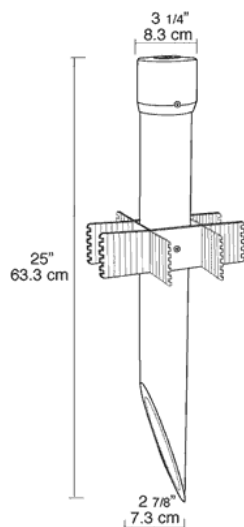

Dimensions

Features

Cleanly styled molded PVC cap

Rugged extruded PVC pipe

Sturdy "Ground Grabber" stabilizer with teeth and ribs for maximum stability

Also available a 19" PVC post and an extra rugged Die cast aluminum cap for heavier HID floods

Rounded edges protect wires

1/2" threaded hole fits standard floodlights & lawn lights

Post Adapter lets you add outlets and sensors