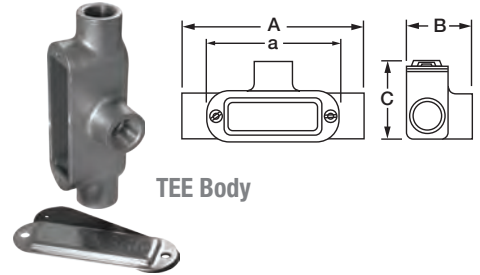

STAINLESS STEEL CONDUIT BODIES - FORM 8 STYLE (Type 316SS)

	Trade Size	Wt. (lbs)	Cubic In.	A	B	C	a	Part Number
LB Body	½"	0.98	4"	4.970"	1.330"	2.330"	4.320"	S60500LB00
	¾"	1.25	7"	5.570"	1.570"	2.750"	4.950"	S60700LB00
	1"	1.90	11"	6.500"	1.750"	3.050"	5.650"	S61000LB00
	1-¼"	2.90	20"	7.500"	2.150"	3.630"	6.530"	S61200LB00
	1-½"	4.30	35"	8.850"	2.560"	4.030"	7.810"	S61500LB00
	2"	8.00	71"	11.360"	3.480"	4.460"	10.000"	S62000LB00
	2-½"	13.25	157"	13.430"	4.650"	5.750"	12.000"	S62500LB00
	3"	13.94	177"	13.560"	4.650"	5.800"	12.000"	S63000LB00
4"	29.50	380"	16.330"	5.850"	7.375"	14.630"	S64000LB00	

	Trade Size	Wt. (lbs)	Cubic In.	A	B	C	a	Part Number
TEE Body	½"	1.26	5"	5.620"	2.000"	2.030"	4.320"	S60500TE00
	¾"	1.86	9"	6.200"	2.330"	2.320"	4.950"	S60700TE00
	1"	2.50	13"	7.300"	2.650"	2.330"	5.650"	S61000TE00
	1-¼"	3.50	24"	8.520"	3.190"	2.900"	6.530"	S61200TE00
	1-½"	5.00	35"	9.810"	3.580"	3.000"	7.810"	S61500TE00
	2"	9.82	77"	12.300"	4.700"	3.880"	10.000"	S62000TE00
	2-½"	14.32	160"	15.290"	6.200"	4.550"	12.000"	S62500TE00
	3"	15.00	177"	15.330"	6.280"	4.520"	12.000"	S63000TE00
4"	30.00	382"	18.340"	7.610"	5.930"	14.630"	S64000TE00	

	Trade Size	Wt. (lbs)	Cubic In.	A	B	C	a	Part Number
LL Body	½"	1.04	4"	4.950"	2.150"	1.690"	4.320"	S60500LL00
	¾"	1.34	7"	5.590"	2.320"	1.950"	4.950"	S60700LL00
	1"	1.91	11"	6.480"	2.670"	2.250"	5.650"	S61000LL00
	1-½"	4.45	35"	8.940"	3.650"	3.040"	7.810"	S61500LL00
	2"	9.02	71"	11.170"	4.710"	3.860"	10.000"	S62000LL00

	Trade Size	Wt. (lbs)	Cubic In.	A	B	C	a	Part Number
LR Body	½"	1.04	4"	4.950"	2.150"	1.690"	4.320"	S60500LR00
	¾"	1.34	7"	5.590"	2.320"	1.950"	4.950"	S60700LR00
	1"	1.91	11"	6.480"	2.670"	2.250"	5.650"	S61000LR00
	1-½"	4.45	35"	8.940"	3.650"	3.040"	7.810"	S61500LR00
	2"	9.02	71"	11.170"	4.710"	3.860"	10.000"	S62000LR00