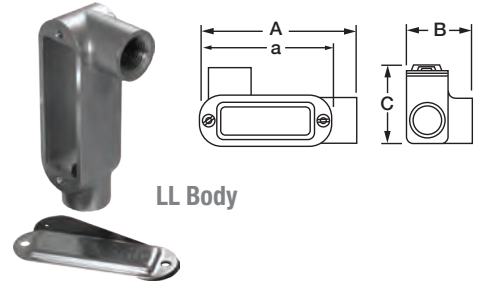

STAINLESS STEEL CONDUIT BODIES - FORM 8 STYLE (Type 316SS)

	Trade Size	Wt. (lbs)	Cubic In.	A	B	C	a	Part Number
LB Body	½"	0.98	4"	4.970"	1.330"	2.330"	4.320"	S60500LB00
	¾"	1.25	7"	5.570"	1.570"	2.750"	4.950"	S60700LB00
	1"	1.90	11"	6.500"	1.750"	3.050"	5.650"	S61000LB00
	1-¼"	2.90	20"	7.500"	2.150"	3.630"	6.530"	S61200LB00
	1-½"	4.30	35"	8.850"	2.560"	4.030"	7.810"	S61500LB00
	2"	8.00	71"	11.360"	3.480"	4.460"	10.000"	S62000LB00
	2-½"	13.25	157"	13.430"	4.650"	5.750"	12.000"	S62500LB00
	3"	13.94	177"	13.560"	4.650"	5.800"	12.000"	S63000LB00
4"	29.50	380"	16.330"	5.850"	7.375"	14.630"	S64000LB00	

	Trade Size	Wt. (lbs)	Cubic In.	A	B	C	a	Part Number
TEE Body	½"	1.26	5"	5.620"	2.000"	2.030"	4.320"	S60500TE00
	¾"	1.86	9"	6.200"	2.330"	2.320"	4.950"	S60700TE00
	1"	2.50	13"	7.300"	2.650"	2.330"	5.650"	S61000TE00
	1-¼"	3.50	24"	8.520"	3.190"	2.900"	6.530"	S61200TE00
	1-½"	5.00	35"	9.810"	3.580"	3.000"	7.810"	S61500TE00
	2"	9.82	77"	12.300"	4.700"	3.880"	10.000"	S62000TE00
	2-½"	14.32	160"	15.290"	6.200"	4.550"	12.000"	S62500TE00
	3"	15.00	177"	15.330"	6.280"	4.520"	12.000"	S63000TE00
4"	30.00	382"	18.340"	7.610"	5.930"	14.630"	S64000TE00	

	Trade Size	Wt. (lbs)	Cubic In.	A	B	C	a	Part Number
LL Body	½"	1.04	4"	4.950"	2.150"	1.690"	4.320"	S60500LL00
	¾"	1.34	7"	5.590"	2.320"	1.950"	4.950"	S60700LL00
	1"	1.91	11"	6.480"	2.670"	2.250"	5.650"	S61000LL00
	1-½"	4.45	35"	8.940"	3.650"	3.040"	7.810"	S61500LL00
	2"	9.02	71"	11.170"	4.710"	3.860"	10.000"	S62000LL00

	Trade Size	Wt. (lbs)	Cubic In.	A	B	C	a	Part Number
LR Body	½"	1.04	4"	4.950"	2.150"	1.690"	4.320"	S60500LR00
	¾"	1.34	7"	5.590"	2.320"	1.950"	4.950"	S60700LR00
	1"	1.91	11"	6.480"	2.670"	2.250"	5.650"	S61000LR00
	1-½"	4.45	35"	8.940"	3.650"	3.040"	7.810"	S61500LR00
	2"	9.02	71"	11.170"	4.710"	3.860"	10.000"	S62000LR00