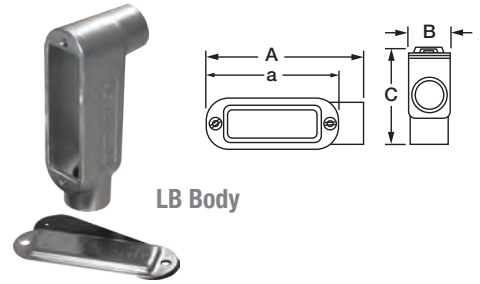

STAINLESS STEEL CONDUIT BODIES - FORM 8 STYLE (Type 316SS)

	Trade Size	Wt. (lbs)	Cubic In.	A	B	C	a	Part Number
LB Body	½"	0.98	4"	4.970"	1.330"	2.330"	4.320"	S60500LB00
	¾"	1.25	7"	5.570"	1.570"	2.750"	4.950"	S60700LB00
	1"	1.90	11"	6.500"	1.750"	3.050"	5.650"	S61000LB00
	1-¼"	2.90	20"	7.500"	2.150"	3.630"	6.530"	S61200LB00
	1-½"	4.30	35"	8.850"	2.560"	4.030"	7.810"	S61500LB00
	2"	8.00	71"	11.360"	3.480"	4.460"	10.000"	S62000LB00
	2-½"	13.25	157"	13.430"	4.650"	5.750"	12.000"	S62500LB00
	3"	13.94	177"	13.560"	4.650"	5.800"	12.000"	S63000LB00
4"	29.50	380"	16.330"	5.850"	7.375"	14.630"	S64000LB00	

	Trade Size	Wt. (lbs)	Cubic In.	A	B	C	a	Part Number
TEE Body	½"	1.26	5"	5.620"	2.000"	2.030"	4.320"	S60500TE00
	¾"	1.86	9"	6.200"	2.330"	2.320"	4.950"	S60700TE00
	1"	2.50	13"	7.300"	2.650"	2.330"	5.650"	S61000TE00
	1-¼"	3.50	24"	8.520"	3.190"	2.900"	6.530"	S61200TE00
	1-½"	5.00	35"	9.810"	3.580"	3.000"	7.810"	S61500TE00
	2"	9.82	77"	12.300"	4.700"	3.880"	10.000"	S62000TE00
	2-½"	14.32	160"	15.290"	6.200"	4.550"	12.000"	S62500TE00
	3"	15.00	177"	15.330"	6.280"	4.520"	12.000"	S63000TE00
4"	30.00	382"	18.340"	7.610"	5.930"	14.630"	S64000TE00	

	Trade Size	Wt. (lbs)	Cubic In.	A	B	C	a	Part Number
LL Body	½"	1.04	4"	4.950"	2.150"	1.690"	4.320"	S60500LL00
	¾"	1.34	7"	5.590"	2.320"	1.950"	4.950"	S60700LL00
	1"	1.91	11"	6.480"	2.670"	2.250"	5.650"	S61000LL00
	1-½"	4.45	35"	8.940"	3.650"	3.040"	7.810"	S61500LL00
	2"	9.02	71"	11.170"	4.710"	3.860"	10.000"	S62000LL00

	Trade Size	Wt. (lbs)	Cubic In.	A	B	C	a	Part Number
LR Body	½"	1.04	4"	4.950"	2.150"	1.690"	4.320"	S60500LR00
	¾"	1.34	7"	5.590"	2.320"	1.950"	4.950"	S60700LR00
	1"	1.91	11"	6.480"	2.670"	2.250"	5.650"	S61000LR00
	1-½"	4.45	35"	8.940"	3.650"	3.040"	7.810"	S61500LR00
	2"	9.02	71"	11.170"	4.710"	3.860"	10.000"	S62000LR00