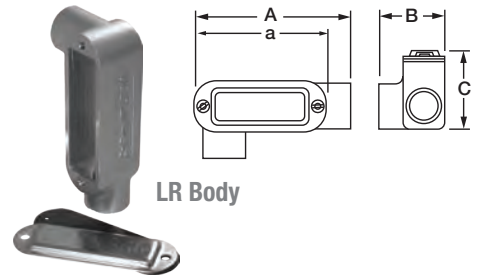

STAINLESS STEEL CONDUIT BODIES - FORM 8 STYLE (Type 316SS)

	Trade Size	Wt. (lbs)	Cubic In.	A	B	C	a	Part Number
LB Body	½"	0.98	4"	4.970"	1.330"	2.330"	4.320"	S60500LB00
	¾"	1.25	7"	5.570"	1.570"	2.750"	4.950"	S60700LB00
	1"	1.90	11"	6.500"	1.750"	3.050"	5.650"	S61000LB00
	1-¼"	2.90	20"	7.500"	2.150"	3.630"	6.530"	S61200LB00
	1-½"	4.30	35"	8.850"	2.560"	4.030"	7.810"	S61500LB00
	2"	8.00	71"	11.360"	3.480"	4.460"	10.000"	S62000LB00
	2-½"	13.25	157"	13.430"	4.650"	5.750"	12.000"	S62500LB00
	3"	13.94	177"	13.560"	4.650"	5.800"	12.000"	S63000LB00
4"	29.50	380"	16.330"	5.850"	7.375"	14.630"	S64000LB00	

	Trade Size	Wt. (lbs)	Cubic In.	A	B	C	a	Part Number
TEE Body	½"	1.26	5"	5.620"	2.000"	2.030"	4.320"	S60500TE00
	¾"	1.86	9"	6.200"	2.330"	2.320"	4.950"	S60700TE00
	1"	2.50	13"	7.300"	2.650"	2.330"	5.650"	S61000TE00
	1-¼"	3.50	24"	8.520"	3.190"	2.900"	6.530"	S61200TE00
	1-½"	5.00	35"	9.810"	3.580"	3.000"	7.810"	S61500TE00
	2"	9.82	77"	12.300"	4.700"	3.880"	10.000"	S62000TE00
	2-½"	14.32	160"	15.290"	6.200"	4.550"	12.000"	S62500TE00
	3"	15.00	177"	15.330"	6.280"	4.520"	12.000"	S63000TE00
4"	30.00	382"	18.340"	7.610"	5.930"	14.630"	S64000TE00	

	Trade Size	Wt. (lbs)	Cubic In.	A	B	C	a	Part Number
LL Body	½"	1.04	4"	4.950"	2.150"	1.690"	4.320"	S60500LL00
	¾"	1.34	7"	5.590"	2.320"	1.950"	4.950"	S60700LL00
	1"	1.91	11"	6.480"	2.670"	2.250"	5.650"	S61000LL00
	1-½"	4.45	35"	8.940"	3.650"	3.040"	7.810"	S61500LL00
	2"	9.02	71"	11.170"	4.710"	3.860"	10.000"	S62000LL00

	Trade Size	Wt. (lbs)	Cubic In.	A	B	C	a	Part Number
LR Body	½"	1.04	4"	4.950"	2.150"	1.690"	4.320"	S60500LR00
	¾"	1.34	7"	5.590"	2.320"	1.950"	4.950"	S60700LR00
	1"	1.91	11"	6.480"	2.670"	2.250"	5.650"	S61000LR00
	1-½"	4.45	35"	8.940"	3.650"	3.040"	7.810"	S61500LR00
	2"	9.02	71"	11.170"	4.710"	3.860"	10.000"	S62000LR00