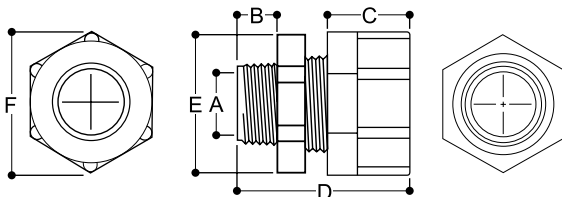

RSP Series Non-Metallic Cord Grips

The Tuff-Seal RSP Series of Non-Metallic Cord Grips are constructed of a durable, nylon material making them extremely corrosion resistant. Available in both straight-body and 90° body styles, these grips also feature a compression bushing made of high-quality, oil resistant Neoprene rubber with an anti-friction washer made of nylon. These grips are ideally suited for use in applications with moisture or washdowns, and they will provide an environmental seal against dirt, coolants and fumes.

RSP series grips can be ordered with or without wire mesh attachments, and in Valox® for corrosive applications. The straight-body style accommodates 3/8" through 3/4" conduit sizes while the 90° body fits 1/2" and 3/4" conduit. These grips are suitable for use in both indoor and outdoor applications to prevent cable pullout and control arc of bend.

RSP Straight Cord Grips Dimension Table

Conduit Size	A Body Bore	B	C	D	E Body Hex.	F Nut Dia.
3/8"	.44	.49	.70	1.63	.94	.94
1/2"	.57	.50	.88	2.01	1.12	1.25
3/4"	.76	.56	.88	2.10	1.38	1.50

Dimension A is the minimum Body Bore. Other dimensions are nominal.
 Dimension D is with the Nut snug but bushing uncompressed.
 Dimension E is across the Straight Body hex. flats.
 Dimension F is across Nut hex. flats.
 Dimensions are approximate.