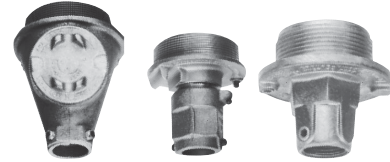

Luminaire Hanger Covers For GUA and GUF Series Junction Boxes

Nom. Dia. Cover Opening	Luminaire Stem Size	Luminaire Canopies Cat. #	Luminaire Union Hub Cat. #	Covers Nipple Covers Cat. #
3	3/4	GUA068	GUA0687	GUA0672