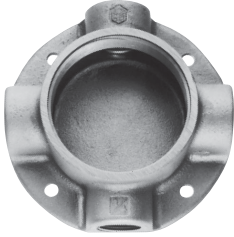

7L

GUA Series Outlet Bodies and Luminaire Hanger Covers

Cl. I, Div. 1 & 2, Groups C, D Explosionproof
Cl. II, Div. 1, Groups E, F, G Dust-Ignitionproof
Cl. II, Div. 2, Groups F, G
Cl. III

GUFX