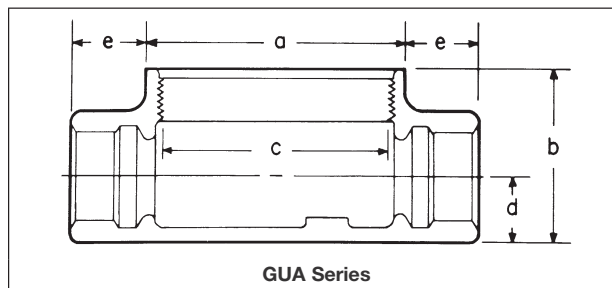

### GUAX

Hub Size (In.)	Cat. #
1/2	GUAX160
3/4	GUAX260
1	GUAX360

## Dimensions

In Inches:

Hub Size	a	b	c	d	e
1/2	3 1/2	2	3	5/8	7/8
3/4	3 1/2	2	3	3/4	7/8
1	3 1/2	2 5/16	3	7/8	1

7L