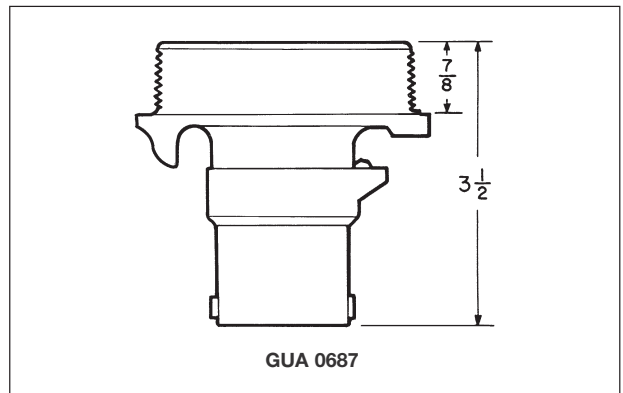

## Size Ranges:

- Bodies – 1/2" to 1" hubs
- Canopies – 1/2", 3/4" and 1 1/4" luminaire stem
- Union hub and nipple covers – 1/2" and 3/4" luminaire stem

## Dimensions

In Inches:

Hub Size	a	b	c	d	e
1/2	3 1/2	2	3	5/8	7/8
3/4	3 1/2	2	3	3/4	7/8
1	3 1/2	2 5/16	3	7/8	1

7L

## Dimensions In Inches:

Hub Size	a	b	c	d	e	f	g
1/2	3 1/2	2	3	5/8	7/8	5/16	5 3/8
3/4	3 1/2	2	3	3/4	7/8	5/16	5 3/8
1	3 1/2	2 3/8	3	7/8	1	5/16	5 3/8

## Luminaire Hanger Covers For GUA and GUF Series Junction Boxes

Nom. Dia. Cover Opening	Luminaire Stem Size	Luminaire Canopies Cat. #	Luminaire Union Hub Cat. #	Covers Nipple Covers Cat. #
3	3/4	GUA068	GUA0687	GUA0672