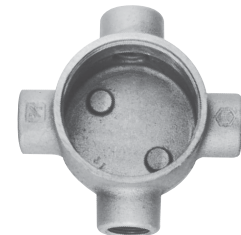

## Features:

- A threaded cover opening in the side of the canopy permits access to the interior for making splices or taps
- The luminaire with its conduit stem and canopy is wired before installation, which eliminates wire twisting when the canopy is screwed into the outlet body
- Union hub covers permit the cover to be screwed into the body without twisting wire leads
- All covers have set-screws to lock the conduit stem or EC series flexible luminaire support firmly to the cover

## Size Ranges:

- Bodies – 1/2" to 1" hubs
- Canopies – 1/2", 3/4" and 1 1/4" luminaire stem
- Union hub and nipple covers – 1/2" and 3/4" luminaire stem

### GUA

Hub Size (In.)	Cat. #
1/2	GUA160
3/4	GUA260
1	GUA360

### GUAT

Hub Size (In.)	Cat. #
1/2	GUAT160
3/4	GUAT260
1	GUAT360