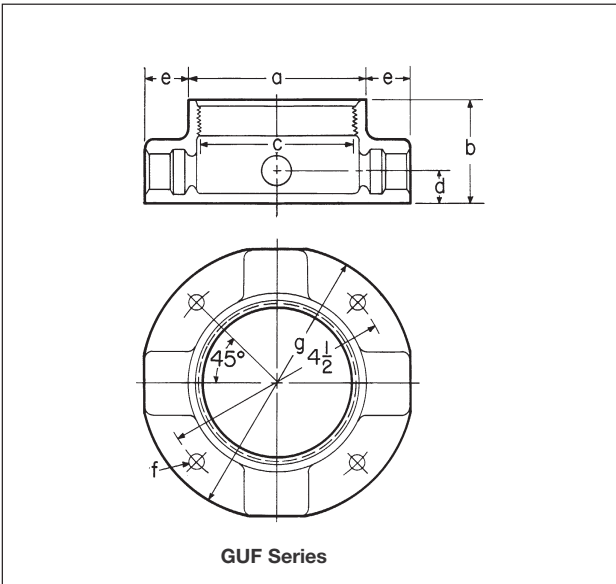

## Size Ranges:

- Bodies – 1/2" to 1" hubs
- Canopies – 1/2", 3/4" and 1 1/4" luminaire stem
- Union hub and nipple covers – 1/2" and 3/4" luminaire stem

## Dimensions

In Inches:

Hub Size	a	b	c	d	e
1/2	3 1/2	2	3	5/8	7/8
3/4	3 1/2	2	3	3/4	7/8
1	3 1/2	2 5/16	3	7/8	1

7L

# GUA Series Outlet Bodies and Luminaire Hanger Covers

Cl. I, Div. 1 & 2, Groups C, D Explosionproof  
 Cl. II, Div. 1, Groups E, F, G Dust-Ignitionproof  
 Cl. II, Div. 2, Groups F, G  
 Cl. III

## Dimensions In Inches:

Hub Size	a	b	c	d	e	f	g
1/2	3 1/2	2	3	5/8	7/8	5/16	5 3/8
3/4	3 1/2	2	3	3/4	7/8	5/16	5 3/8
1	3 1/2	2 3/8	3	7/8	1	5/16	5 3/8