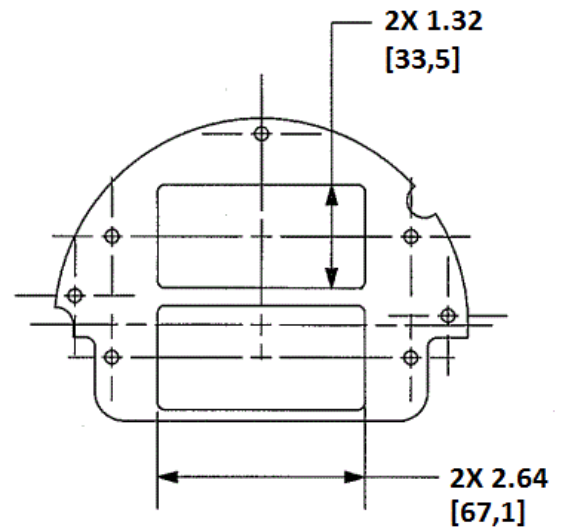

Fire-Rated Poke-Throughs
SystemOne Recessed
Sub-Plate

HUBBELL

Features

- White Powder Coated

Ordering Information

- Includes necessary mounting hardware

Catalog Number	UPC	Description
S1R6SPW	783585443119	Sub-plate for 6 inch FRPT 60% , left side, openings for 2x decorator devices (not NEMA spaced)

Standards

cULus Listed

Online Resources

Customer Use Drawing
eCatalog
Installation Instructions

Dimensions in Inches (mm)

Hubbell Wiring Device-Kellems • Hubbell Incorporated (Delaware) • 40 Waterview Drive • Shelton, CT 06484