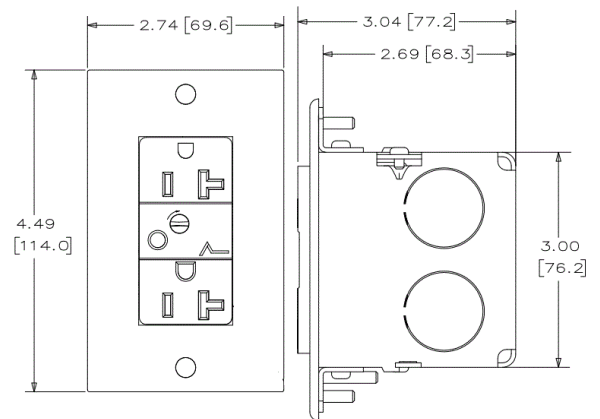

## Specifications

Material	High Impact Thermoplastic UL 94 V-0
Termination Pinout	TIA 568A Wired
Units	1