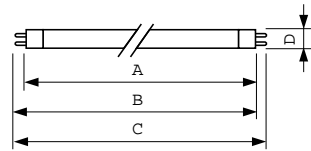

## Dimensional drawing

Product	D (max)	A (max)	B (max)	B (min)	C (max)
F54T5/865/HO/ALTO	17 mm	1149.0 mm	1156.1 mm	1153.7 mm	1163.2 mm
40PK					