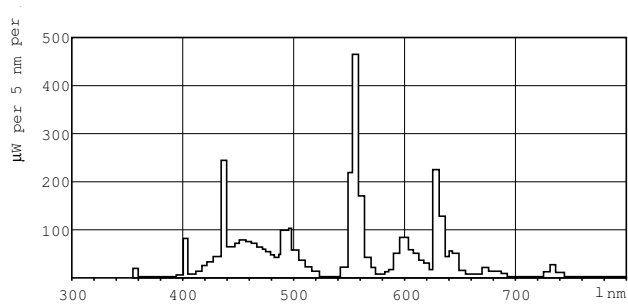

T5 High Output

EAN/UPC - Product	046677147457
Order code	147454
Numerator - Quantity Per Pack	1
Numerator - Packs per outer box	40

Material Nr. (12NC)	927993186522
Net Weight (Piece)	104.500 g

Warnings and Safety

- Lamp contains mercury. Manage in Accord with Disposal Laws. See: www.lamprecycle.org or 1-800-555-0050

Dimensional drawing

Product	D (max)	A (max)	B (max)	B (min)	C (max)
F54T5/865/HO/ALTO	17 mm	1149.0 mm	1156.1 mm	1153.7 mm	1163.2 mm
40PK					

TL5 HO F54T5/865 HO Alto

Photometric data

Lightcolor /865