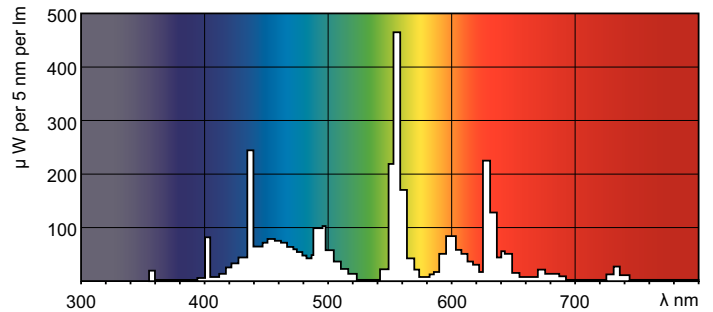

Lightcolor /865