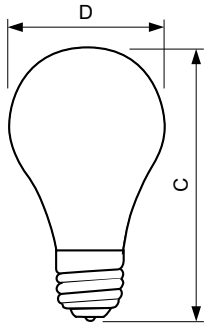

Halogen A19

Halogen 29A19/EV/CL 120V 12/2

Halogen bulbs reduce energy consumption without sacrificing the qualities of a traditional bulb. They uniquely produce light more efficiently. They work with dimmer switches and are available in the familiar A-shape design. Use them in existing fixtures just as you would standard incandescents and your home will look great while you save energy.

Product data

General Information	
Cap-Base	E26 [Single Contact Medium Screw]
Operating Position	Universal [Universal]
Main Application	General Lighting (G)
Gas Filling	GAS
Light Technical	
Luminous Flux Lamp @ 120V	380 lm
Operating and Electrical	
Power (Rated) (Nom)	29 W
Lamp Wattage Rated@120V	29 W
Voltage (Nom)	120 V
Mechanical and Housing	
Bulb Finish	Clear (CL)

Cap-Base Information	Aluminium [Aluminium Cap]
Bulb Material	Glass
Filament Shape	CC-8 [Axial]
Product Data	
Order product name	Halogen 29A19/EV/CL 120V 12/2
EAN/UPC - Product	50046677410501
Order code	410506
Numerator - Quantity Per Pack	1
Numerator - Packs per outer box	12
Material Nr. (12NC)	925702136301
Net Weight (Piece)	0.005 kg

Halogen A19

Dimensional drawing

Product	D	C (max)
Halogen 29A19/EV/CL 120V 12/2	2.375 in	4.13 in

29W E26/ALC 120V A-19 Clear