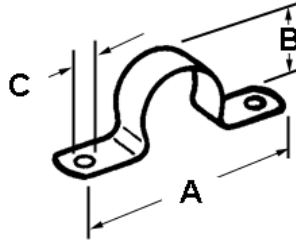

Two Hole Straps

Images

Application

Used to support EMT to mounting surface.

Product Information

Material: Steel
Finish: Zinc electro-plate

Certifications & Codes:

CSA File Number: LR39354
UNSPSC: 31162906

[Download Photo Image](#)

[Download Dimensional Image](#)

Dimension A in Inches: 4.63

Dimension B in Inches: 2.25

Dimension C in Inches: 0.25

Catalog ID: 1925

UPC Number: 781747019257

Description: Strap, Pipe, Two Hole, Steel, Size 2 Inch

Application: Used to support EMT to mounting surface.

Trade Size: 2"

Country of Manufacture: USA

Std Pkg Qty: 250

Unit Qty: 25