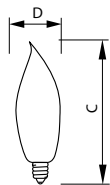

Product data

General Information		Cap-Base Information	
Cap-Base	E12 [Candelabra Screw]	Cap-Base Information	Aluminium [Aluminium Cap]
Operating Position	Base Down +/- 90 D [Base Down +/- 90 D]	Filament Shape	CC-2V [Straight V]
Main Application	Decorative	Product Data	
Gas Filling	GAS	Order product name	BC25BA9C/LL 120V 6/2
Light Technical		EAN/UPC - Product	50046677168068
Initial lumen (Nom)	150 lm	Order code	168062
Operating and Electrical		Numerator - Quantity Per Pack	1
Power (Rated) (Nom)	25 W	Numerator - Packs per outer box	6
Voltage (Nom)	120 V	Material Nr. (12NC)	925250636315
Mechanical and Housing		Net Weight (Piece)	0.001 kg
Bulb Finish	Clear (CL)		

DuraMax Deco Bent Tip

Dimensional drawing

Product

BC25BA9C/LL 120V 6/2

25W E12 120V BA9 CL