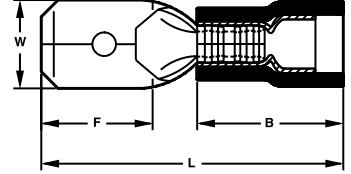

WIRE TERMINATION

WWW.IDEALIND.COM • 1-800-435-0705 CUSTOMER ASSISTANCE

Vinyl Insulated Male Disconnect Dimensions

Wire Range (AWG)	Wire Range (mm ²)	Tab Size (in.)	Tab Size (mm)	Max. Wire Ins. Dia. (in.)	Max Wire Ins. Dia. (mm)	Dimensions (in.)				Dimensions (mm)				Cat. No
						L	B	W	F	L	B	W	F	
22-18	0.5 - 1.0	.250 x .032	6.35 x 0.8	.150	3.8	.858	.413	.250	.303	21.8	10.5	6.35	7.7	83-9971
16-14	1.5 - 2.5	.250 x .032	6.35 x 0.8	.185	4.7	.858	.413	.250	.303	21.8	10.5	6.35	7.7	83-9981
12-10	4.0 - 6.0	.250 x .032	6.35 x 0.8	.244	6.2	.945	.512	.250	.303	24.0	13.0	6.35	7.7	83-9991