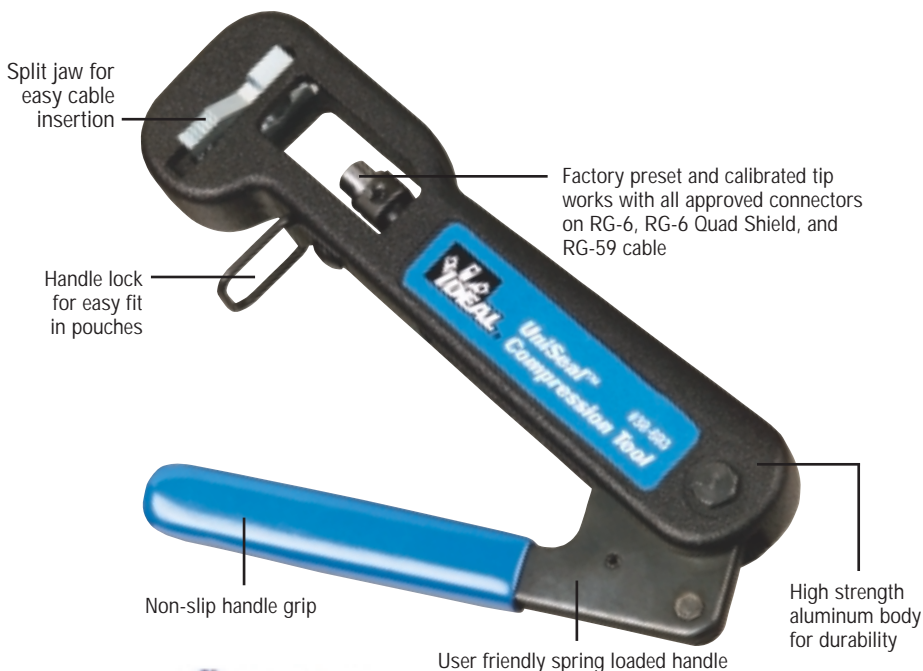

Compression Tool and Connectors

- Connectors are approved for use by most major cable TV and satellite companies
- Compression technology can give a perfect connection every time
- Quick and easy installation saves time and money
- Provides superior durability in all climates compared to other manufacturers connectors
- Permanent connections do not pull off or come loose

Compression Tool and Connectors

The IDEAL UniSeal™ compression tool and connectors are for professional residential electricians, CATV/Satellite installers, and repair technicians.

UniSeal™ Compression Tool Features:

- Factory preset and calibrated to assemble the following connectors
 - IDEAL - PPC CMP
 - PPC - EX®
 - Telewire - Digicon-S™
 - Gilbert - Ultraseal™
 - Thomas & Betts - Snap-N-Seal
- Major cable companies use the same tool and connectors to ensure quick, reliable, high quality terminations

Compression F-Connectors Features

- IDEAL CMP compression connectors manufactured by PPC (a leading supplier to the cable and telecommunication industry)
- Works on RG-6, RG-6 Quad Shield, or RG-59 cable
- One piece design for quick installation
- Approved for use by most cable and satellite companies
- Moisture migration protection and climate resistance protects in all elements
- Compression port seal provides a watertight seal for outdoor applications