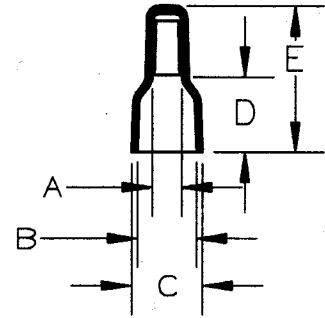

WIRE TERMINATION

WWW.IDEALIND.COM • 1-800-435-0705 CUSTOMER ASSISTANCE

Pre-Insulated Crimp Connector Dimensions (inches)

Model	A	B	C	D	E
48	.15	.30	.36	.39	.75
49/49HT	.21	.40	.47	.45	.82
NC-8	.21	.48	.57	.65	1.11