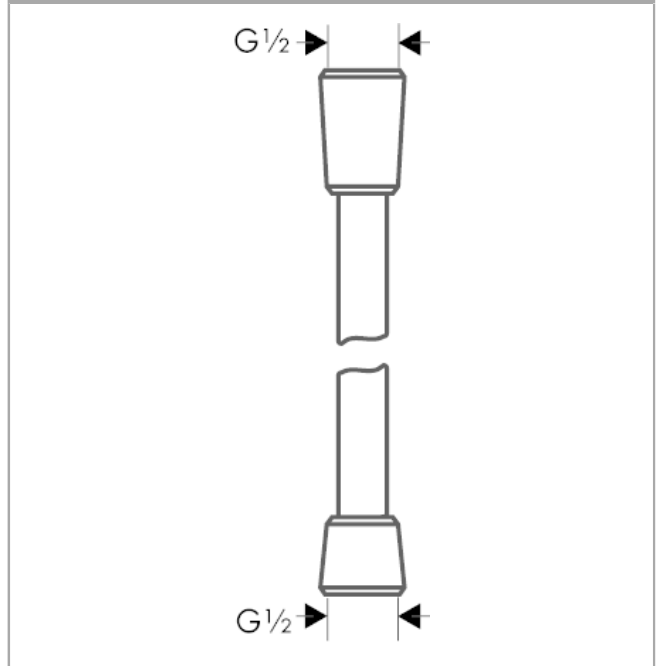

Isiflex

Handshower Hose Techniflex, 80"

Finishes : **brushed nickel** Part no. : **28274820**

Description

Features

- high-quality shower hose with metal look
- Pivot connector prevents hose from tangling
- No-kink hose

Item details

List Price \$ 93.00

Product image

Scale drawing

Isiflex

Handshower Hose Techniflex, 80"

Finishes : **brushed nickel** Part no. : **28274820**

Exploded drawing

Year of production: >11/16

Isiflex**Handshower Hose Techniflex, 80"**Finishes : **brushed nickel** Part no. : **28274820****Spare parts list**

Year of production: >11/16

Pos.	Description	Part no.	Price	PU
1	seal	98058000	-	1