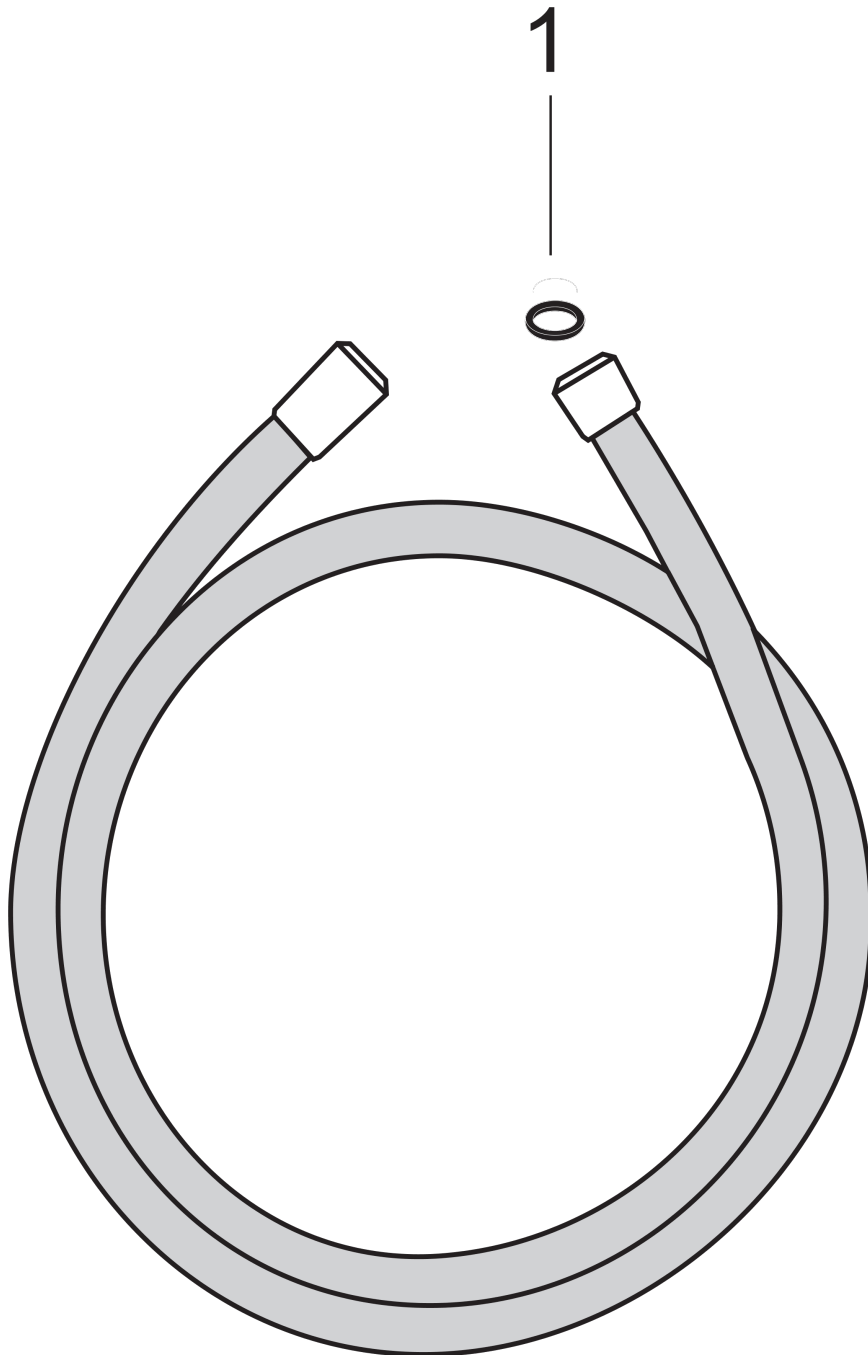

Isiflex

Handshower Hose Techniflex, 80"

Finishes : **brushed nickel** Part no. : **28274820**

Description

Features

- high-quality shower hose with metal look
- Pivot connector prevents hose from tangling
- No-kink hose

Item details

List Price \$ 93.00

Product image

Scale drawing

Isiflex

Handshower Hose Techniflex, 80"

Finishes : **brushed nickel** Part no. : **28274820**

Exploded drawing

Year of production: >11/16

Isiflex**Handshower Hose Techniflex, 80"**Finishes : **brushed nickel** Part no. : **28274820****Spare parts list**

Year of production: >11/16

Pos.	Description	Part no.	Price	PU
1	seal	98058000	-	1