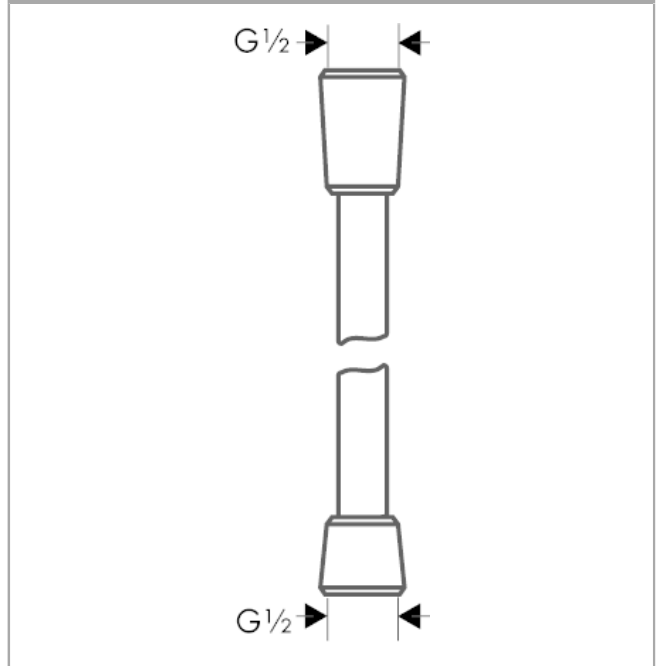

### Handshower Hose Techniflex, 80"

Finishes : **chrome** Part no. : **28274000**

##### Features

- high-quality shower hose with metal look
- Pivot connector prevents hose from tangling
- No-kink hose

#### Scale drawing

**Isiflex**

**Handshower Hose Techniflex, 80"**

Finishes : **chrome** Part no. : **28274000**

## Exploded drawing

Year of production: >12/00

**Isiflex****Handshower Hose Techniflex, 80"**Finishes : **chrome** Part no. : **28274000****Spare parts list**

Year of production: &gt;12/00

| <b>Pos.</b> | <b>Description</b> | <b>Part no.</b> | <b>Price</b> | <b>PU</b> |
|-------------|--------------------|-----------------|--------------|-----------|
| 1           | seal               | 98058000        | -            | 1         |