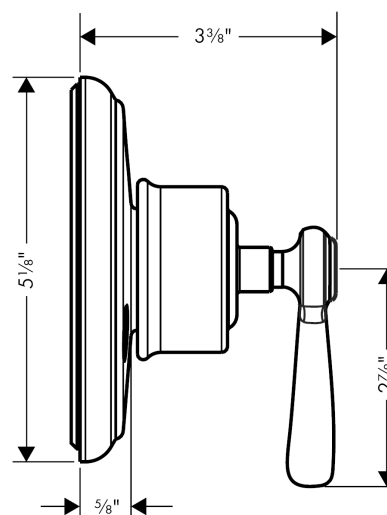

AXOR Montreux

AXOR Montreux Trio/Quattro Diverter Trim with Lever Handle

Finishes : **brushed nickel** Part no. : **16832821**

Description

Features

- Handle, Sleeve, Escutcheon

Item details

List Price

\$ 426.00

Compliance

Product image

Scale drawing

AXOR Montreux
AXOR Montreux Trio/Quattro Diverter Trim with Lever Handle
Finishes : **brushed nickel** Part no. : **16832821**

Exploded drawing

Year of production: **06/09 - 12/16**

AXOR Montreux

AXOR Montreux Trio/Quattro Diverter Trim with Lever Handle

Finishes : **brushed nickel** Part no. : **16832821**

Spare parts list

Year of production: **06/09 - 12/16**

Pos.	Description	Part no.	Price	PU
1	handle	16693820	-	1
2	set of screw covers, cold / hot water / neutral	97987000	-	1
3	nut	98677000	-	1
4	escutcheon	98669820	-	1
6	stickers for symbols	97218610	-	1
5	fixing set	96392000	-	1
7	extension 25 mm	96370000	-	1
8	base body	15930181	-	1
b	base body	15936181	-	1
c	base body	15984181	-	1
d	base body	15981181	-	1