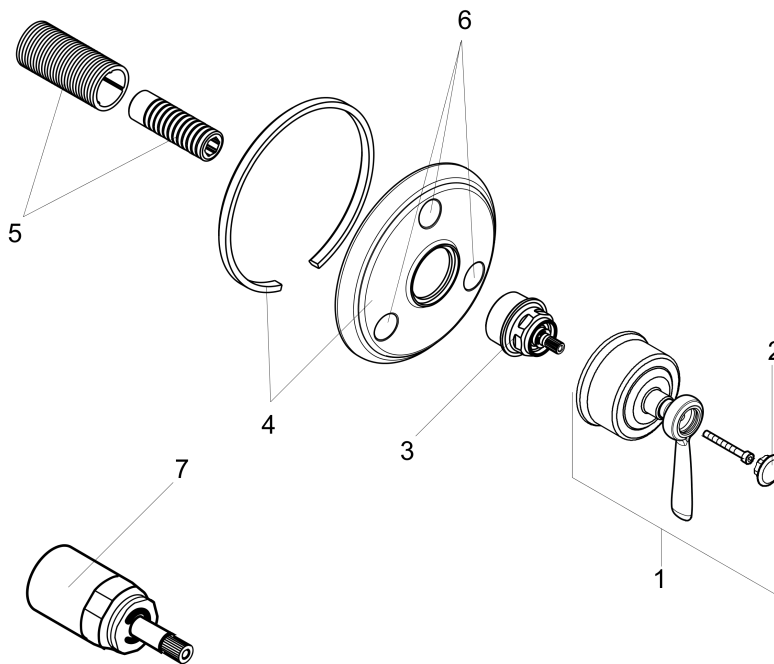

AXOR Montreux

AXOR Montreux Trio/Quattro Diverter Trim with Lever Handle

Finishes : **brushed nickel** Part no. : **16832821**

Description

Features

- Handle, Sleeve, Escutcheon

Item details

List Price

\$ 426.00

Compliance

Product image

Scale drawing

AXOR Montreux
AXOR Montreux Trio/Quattro Diverter Trim with Lever Handle
Finishes : **brushed nickel** Part no. : **16832821**

Exploded drawing

Year of production: **06/09 - 12/16**

AXOR Montreux

AXOR Montreux Trio/Quattro Diverter Trim with Lever Handle

Finishes : **brushed nickel** Part no. : **16832821**

Spare parts list

Year of production: **06/09 - 12/16**

Pos.	Description	Part no.	Price	PU
1	handle	16693820	-	1
2	set of screw covers, cold / hot water / neutral	97987000	-	1
3	nut	98677000	-	1
4	escutcheon	98669820	-	1
6	stickers for symbols	97218610	-	1
5	fixing set	96392000	-	1
7	extension 25 mm	96370000	-	1
8	base body	15930181	-	1
b	base body	15936181	-	1
c	base body	15984181	-	1
d	base body	15981181	-	1