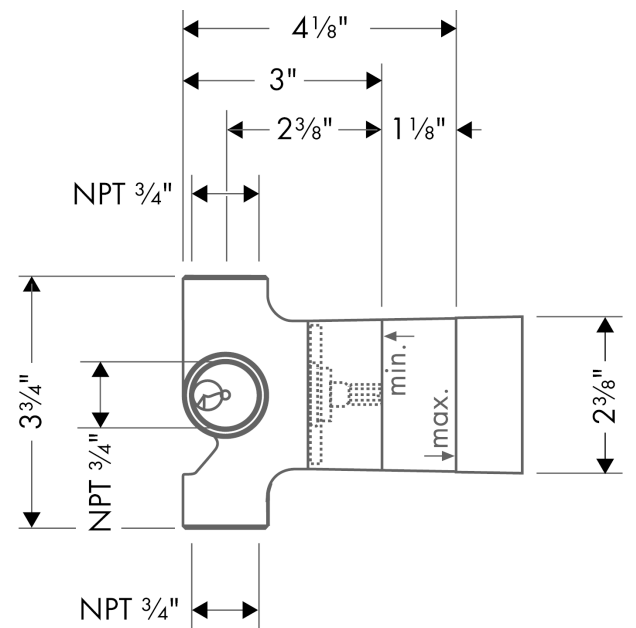

Rough, Quattro 3-Way Diverter, 3/4"
 Finishes : n.a. Part no. : 15930181

Description

Features

- Requires volume control
- Ceramic cartridge
- Flow: 17 GPM

Item details

List Price \$ 247.00

Compliance

Product image

Scale drawing

Rough, Quattro 3-Way Diverter, 3/4"
Finishes : n.a. Part no. : 15930181

Exploded drawing

Year of production: >09/09

Rough, Quattro 3-Way Diverter, 3/4"
 Finishes : n.a. Part no. : **15930181**

Spare parts list

Year of production: >09/09

Pos.	Description	Part no.	Price	PU
1	sealing foil	96493000	-	1
2	nut	97550000	-	1
3	diverter unit	96604000	-	1
4	sealing set	98798000	-	1
a	extension 25 mm	96370000	-	1