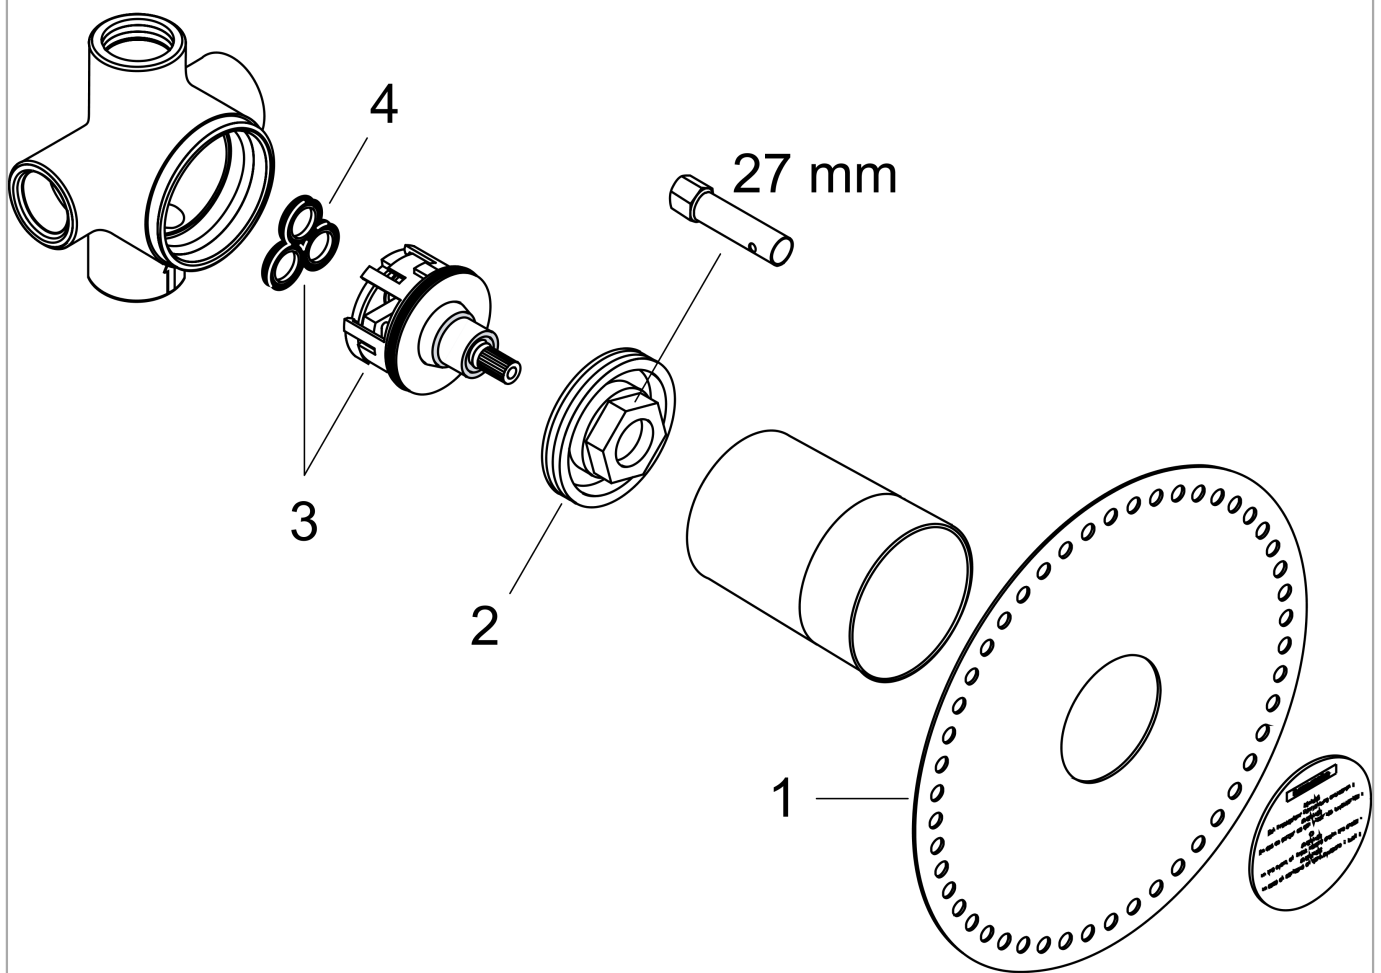

Rough, Quattro 3-Way Diverter, 3/4"
 Finishes : n.a. Part no. : 15930181

Description

Features

- Requires volume control
- Ceramic cartridge
- Flow: 17 GPM

Item details

List Price \$ 247.00

Compliance

Product image

Scale drawing

Rough, Quattro 3-Way Diverter, 3/4"
Finishes : n.a. Part no. : 15930181

Exploded drawing

Year of production: >09/09

Rough, Quattro 3-Way Diverter, 3/4"
 Finishes : n.a. Part no. : **15930181**

Spare parts list

Year of production: >09/09

Pos.	Description	Part no.	Price	PU
1	sealing foil	96493000	-	1
2	nut	97550000	-	1
3	diverter unit	96604000	-	1
4	sealing set	98798000	-	1
a	extension 25 mm	96370000	-	1