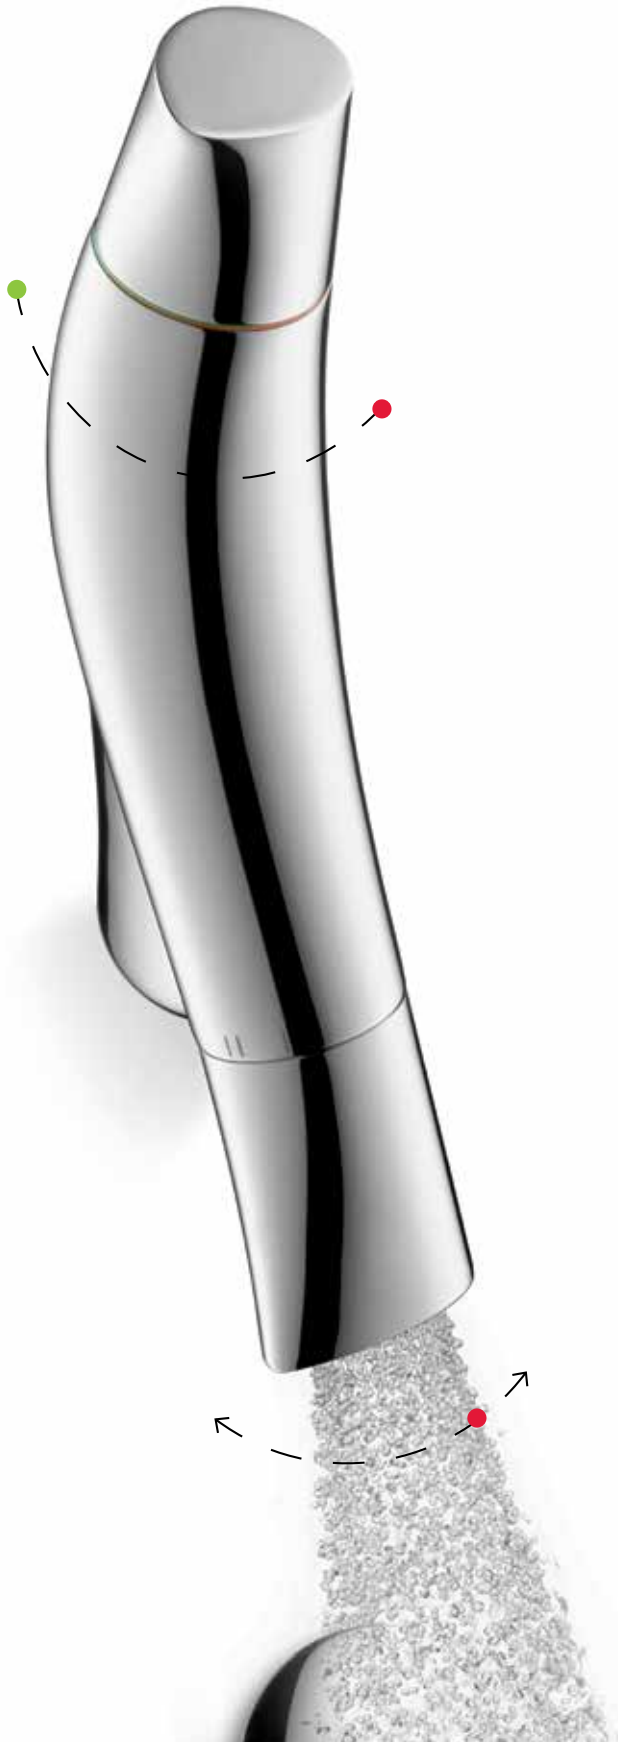

How *pleasant* can *water* feel? Unbelievably voluminous with **low water consumption.**

Advantages of Separate Operation:

Temperature Control

- Preset your preferred temperature
- Harmonious design in all handle positions, and from all angles
- Helps prevent droplets and smudges, since the temperature control rarely needs to be touched
- New, clear hot/cold markings:
  Cold water = green (energy-saving);
  Hot water = orange

Volume Control

- Greater cleanliness and convenience with the control directly on the spout
- Normal position at 0.9 GPM:
  Great performance and water savings
- Gradual water volume control with snap-in positions at 0.9 GPM (normal) and 1.32 GPM (boost setting)

Voluminous
0.9