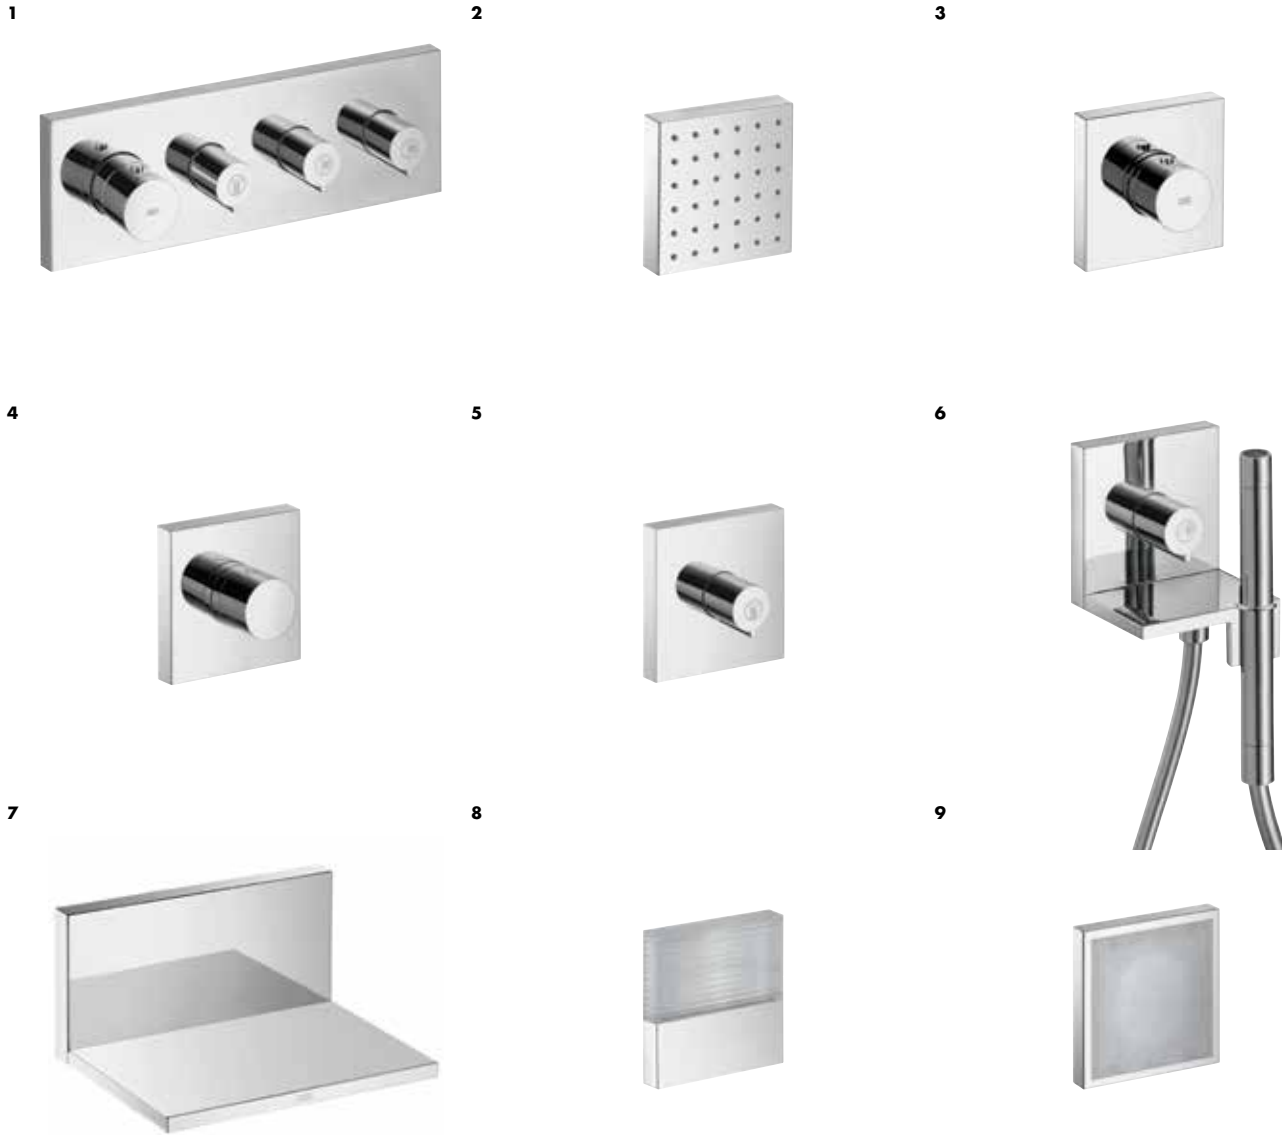

Trims

Trims

- **1** Thermostatic Module Trim with Volume Controls
  Part no. 10751, -001, -821
  Rough
  Part no. 10750181
- **2** Shower Module Trim
  Part no. 28491, -001, -821
  Rough (if installed adjacent to other modules)
  Part no. 28486181

  Aid for overhead installation, allow accurate positioning of up to 9 Shower Modules (not shown)
  Part no. 28470181
- **3** Thermostatic Mixer Trim
  Part no. 10755, -001, -821
  Rough
  Part no. 10754181
- **4** Trio/Quattro Volume and Diverter Valve Trim
  Part no. 10932, -001, -821
  Rough, Quattro
  Part no. 15930181
  Rough, Quattro Green
  Part no. 15936181
  Rough, Trio
  Part no. 15984181
  Rough, Trio with Shut-Off
  Part no. 15981181
- **5** Volume Control Valve Trim
  Part no. 10972, -001, -821
  Rough
  Part no. 10971181
- **6** Handshower Module Trim
  Part no. 10651, -001, -821
  Rough
  Part no. 10650181
- **7** Tub Spout Trim
  Part no. 10942, -001, -821
  Rough
  Part no. 10941181
- **8** Light Module
  Part no. 40871, -001, -821
  Basic Set
  Part no. 40876180
- **9** Speaker Module
  Part no. 40874, -001, -821
  Basic Set
  Part no. 40876180

  Installation and distance plate for easy positioning of Light/Speaker Modules (not shown)
  Part no. 10973180