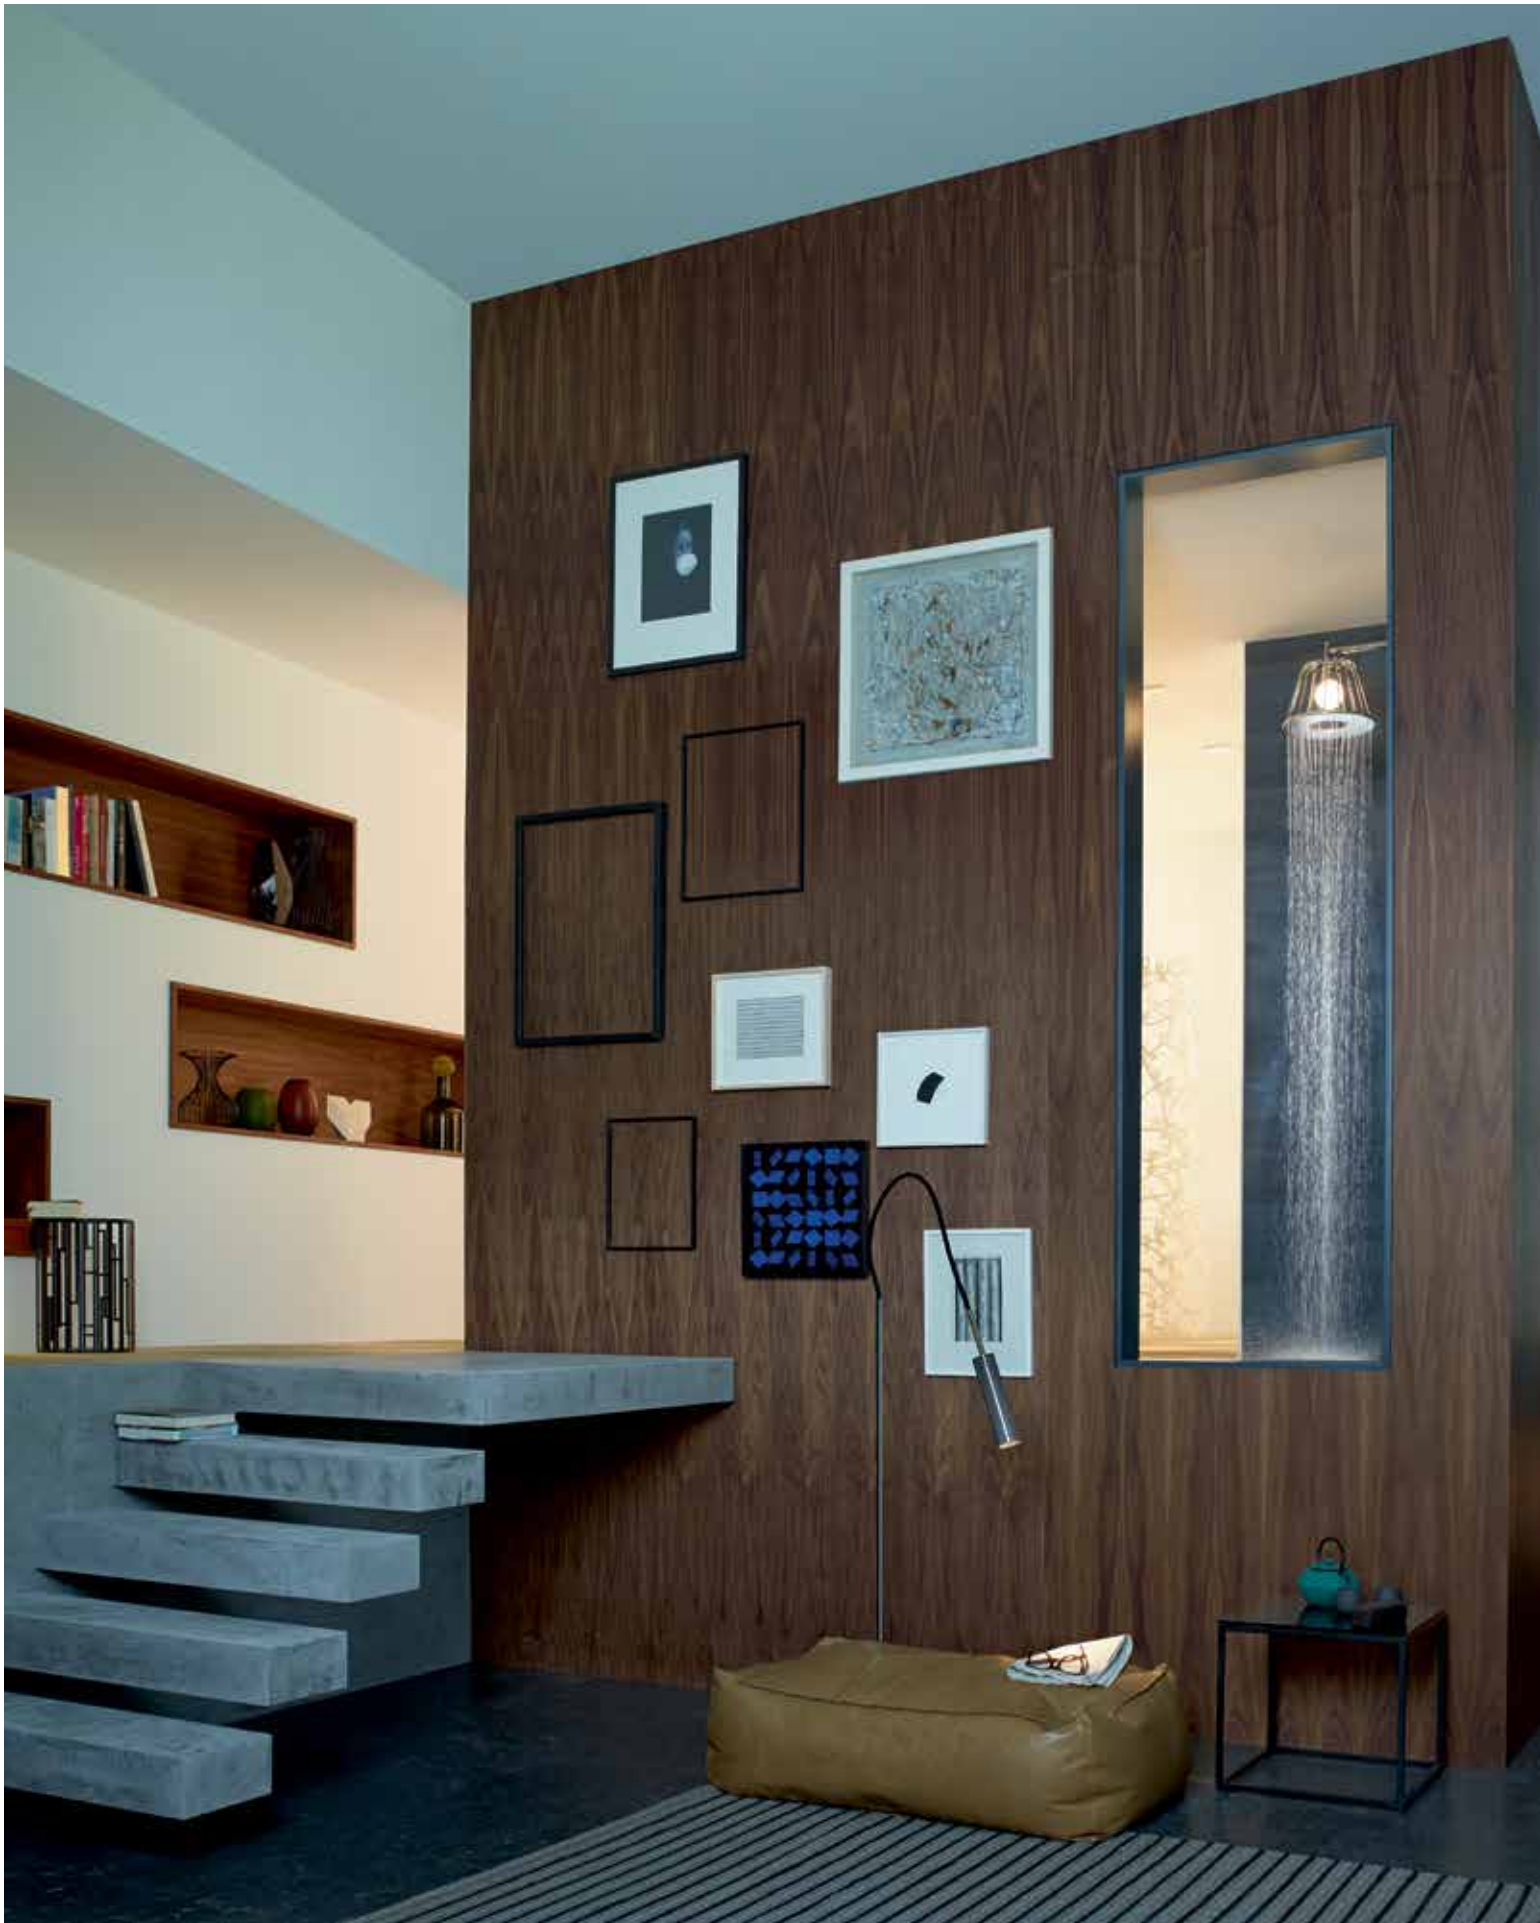

A x o r L a m p S h o w e r P r o d u c t s

R a i n d a n c e E 3 6 0 A I R 1 J e t

A x o r L a m p S h o w e r

The Axor LampShower designed by Nendo does away with the traditional boundaries between spaces in an astounding fashion. The bathroom blends into the living area as though it were always so. At the same time, the Axor LampShower brings a personalized character to the bathroom, and can be perfectly combined with shower and bathroom products from a range of different collections and styles.