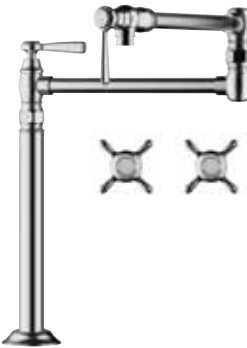

Kitchen Faucets

1

2

3

4

5

6

7

8

Kitchen Faucets

1 Axor Citterio 1-Spray Kitchen Faucet
Part no. 39850, -001, -801

2 Axor Citterio Bar Faucet
Part no. 39851, -001, -801

3 Axor Citterio M 2-Hole Kitchen Faucet, Pull-Down
Part no. 34822, -001, -801

4 Axor Citterio Pot Filler, Wall-Mounted
Part no. 39834, -001, -801

5 Axor Citterio Pot Filler, Deck-Mounted
Part no. 39838, -001, -801

6 Axor Montreux Bar Faucet
Part no. 16806, -001, -821

7 Axor Montreux Pot Filler, Wall-Mounted
Part no. 16859, -001, -821, -831

8 Axor Montreux Pot Filler, Deck-Mounted
Part no. 16860, -001, -821, -831