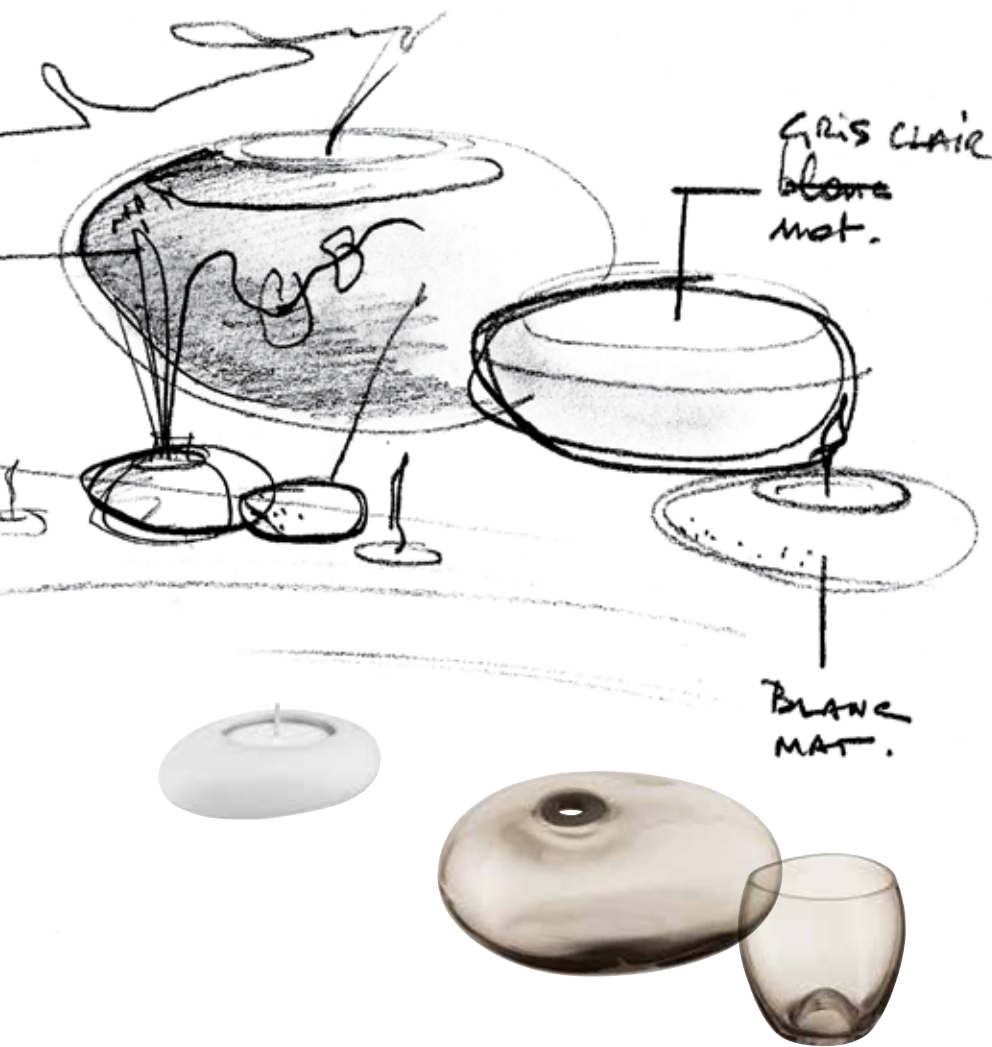

12
13

► Nature-inspired design: Axor Massaud quotes organic shapes from nature. A waterfall from the sink, a branching tree, stones.

In Jean-Marie Massaud's idea of the perfect bathroom, the resident brings the experience of nature into the home. In this regard, he first designed the room and then, in a second stage, the products whose character supports the idea of the nature-inspired room. The complete bathroom collection has therefore been designed in an organic style: Pebbles, branches, logs and grass inspire an extraordinary collection. The body of the most striking product, the single-hole faucet, resembles

a blade of grass. With an integrated shelf, the faucet becomes a functional sculpture. In addition to the faucet, sink and bathtub, nature has also provided the inspiration for the accessories. Axor has thus developed a candle holder, soap dish, flower vase, tumbler and towel rack using ideas from the French designer's sketches and desires. The towel rack cites Massaud's philosophy as a branching tree, the vase celebrates the ritual use of water and the vase and the candle holder resemble pebbles that would caress the hand.