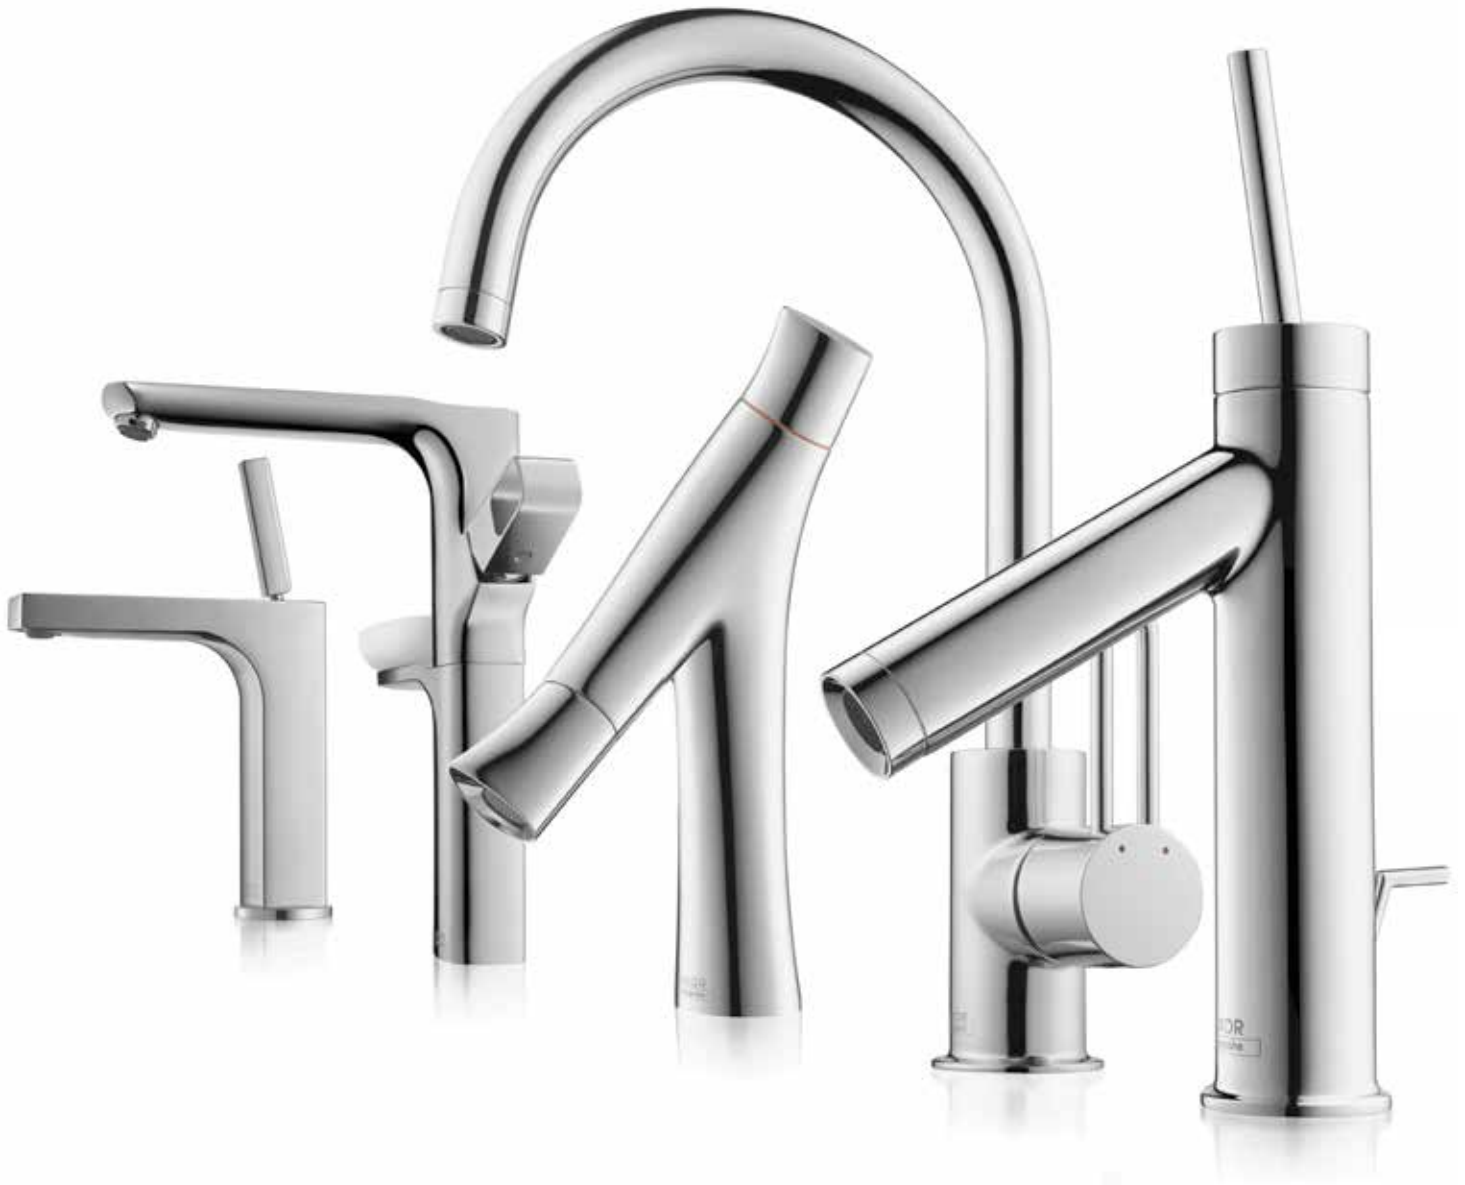

AXOR'S DIVERSE STYLES

Collections and solutions that offer a fresh perspective on the bathroom as a living area are developed in collaboration with the world's best designers.