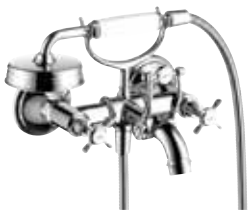

Bath

1

2

3

4

5

6

7

Bath

1 4-Hole Roman Tub Set Trim
with Cross Handles
Part no. 16544, -001, -821, -831
Rough
Part no. 13444181

2 4-Hole Roman Tub Set Trim
with Lever Handles
Part no. 16550, -001, -821, -831
Rough
Part no. 13444181

3 Tub Spout
Part no. 16541, -001, -821, -831

4 Wall-Mounted Tub Filler
with Cross Handles
Part no. 16540, -001, -821, -831

5 Wall-Mounted Tub Filler
with Lever Handles
Part no. 16551, -001, -821, -831

6 Rim-Mounted Tub Filler
with Cross Handles
Part no. 16542, -001, -821, -831

7 Rim-Mounted Tub Filler
with Lever Handles
Part no. 16552, -001, -821, -831