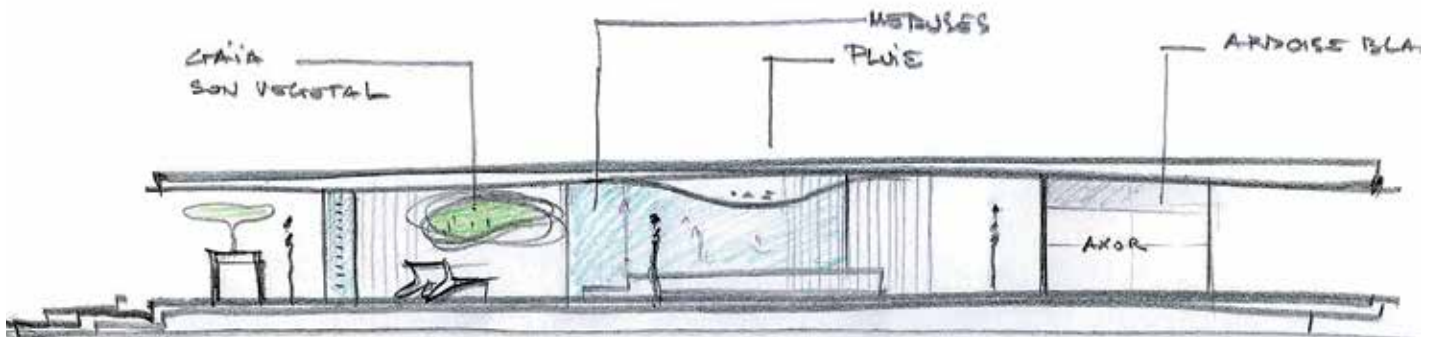

▲ JEAN-MARIE MASSAUD

The French designer is among the leading representatives of nature-inspired design. He often finds inspiration for his designs and architecture in nature. There is no disputing that the "Truffle" lounge chair resembles a natural truffle. His latest masterpiece, the Mexican "Chivas" soccer stadium, harmoniously blends into the volcanic landscape.