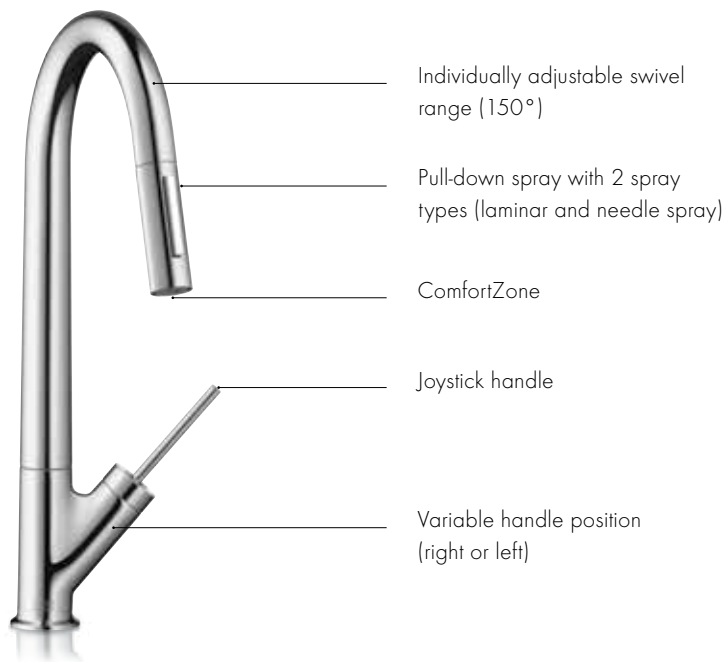

Axor Starck

HighArc Kitchen Faucet, Pull-Down

The design of the Axor Starck HighArc Kitchen Faucet is minimalist and flowing – from the distinctive angled faucet base, to the spout with pull-out sprayhead. Additionally, The Axor Starck kitchen faucet offers unique features such as adjustable swivel range and variable handle position to suit the needs of any space requirements or individual needs.