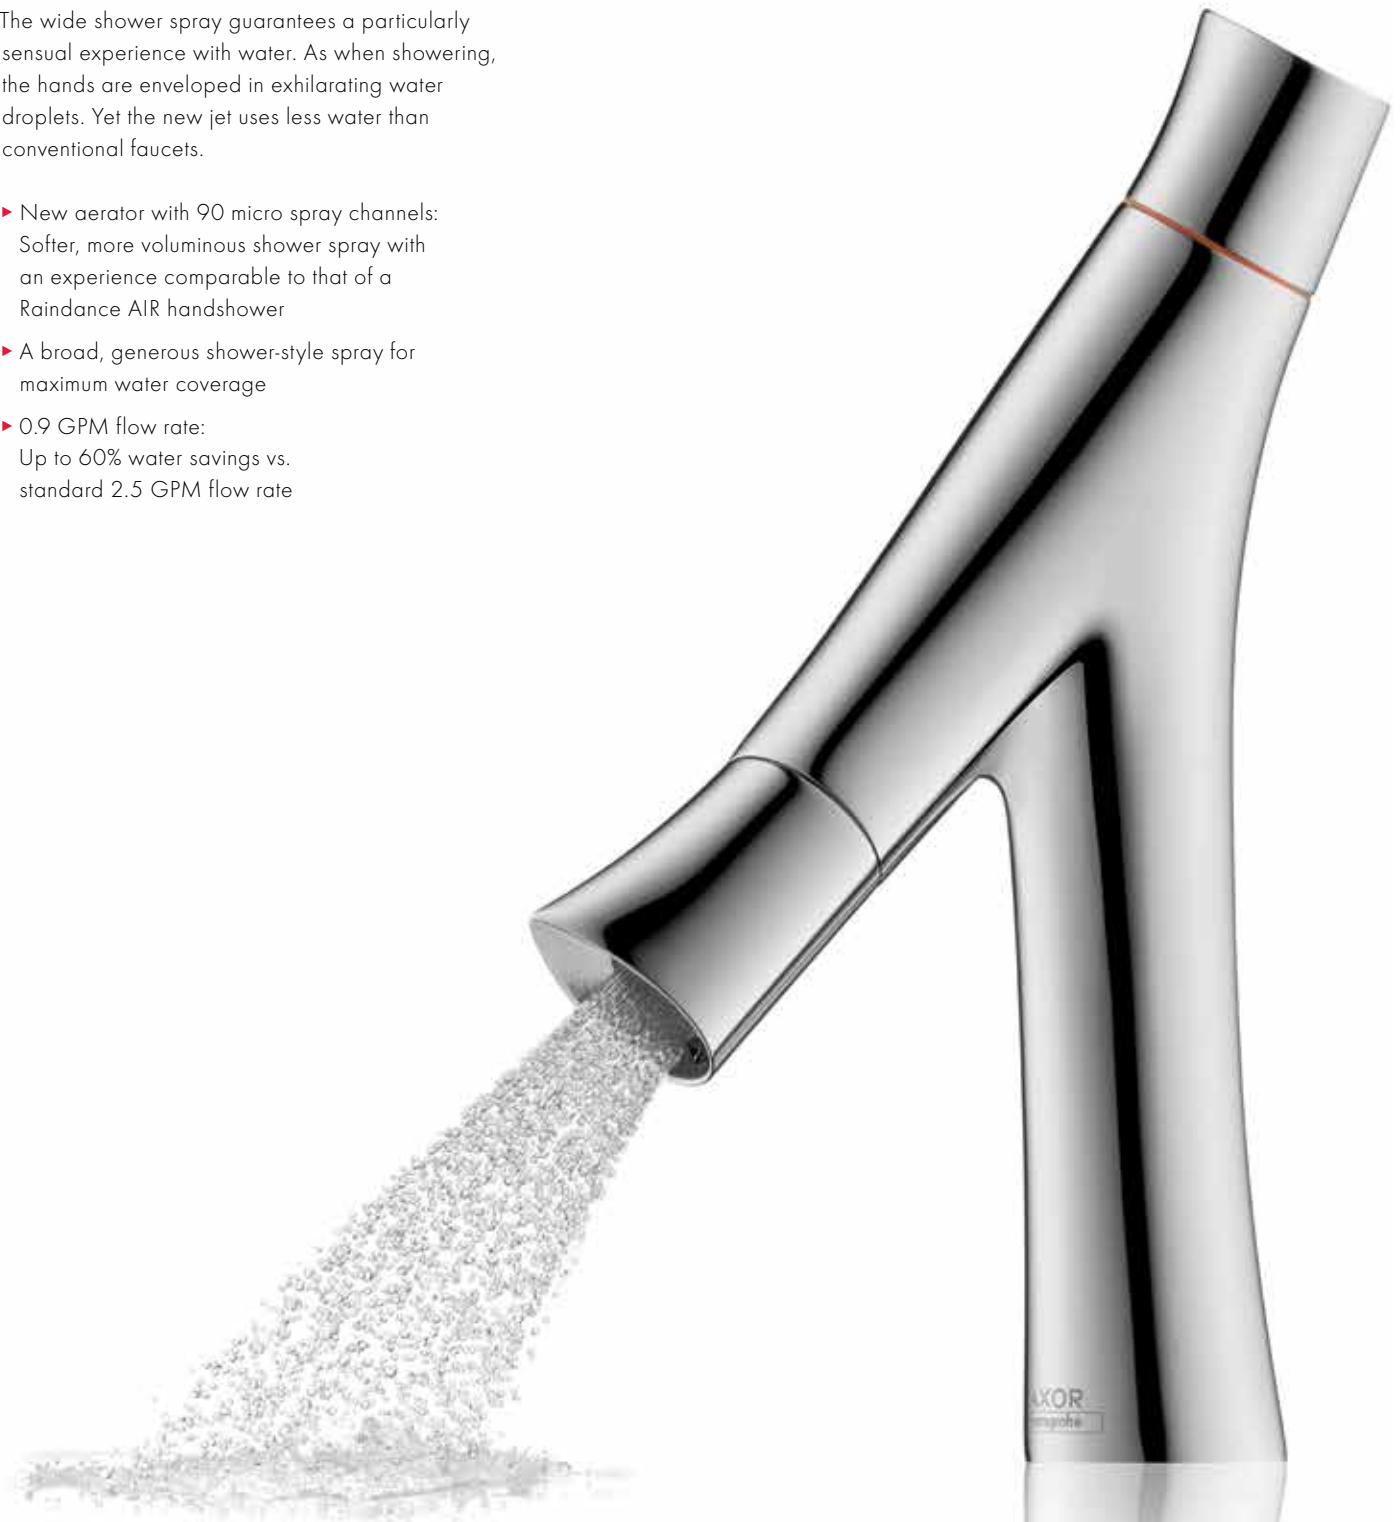

The wide shower spray guarantees a particularly sensual experience with water. As when showering, the hands are enveloped in exhilarating water droplets. Yet the new jet uses less water than conventional faucets.

- New aerator with 90 micro spray channels:
  Softer, more voluminous shower spray with an experience comparable to that of a Raindance AIR handshower
- A broad, generous shower-style spray for maximum water coverage
- 0.9 GPM flow rate:
  Up to 60% water savings vs. standard 2.5 GPM flow rate

The innovative faucet shower spray creates the feeling of a *greater volume of water*, but actually requires **less water consumption** than our standard faucets.

GPM