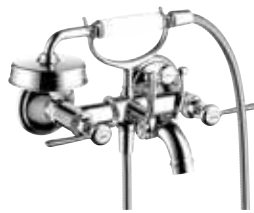

Bath

1

2

3

4

5

6

7

Bath

1 4-Hole Roman Tub Set Trim
with Cross Handles
Part no. 16544, -001, -821, -831
Rough
Part no. 13444181

2 4-Hole Roman Tub Set Trim
with Lever Handles
Part no. 16550, -001, -821, -831
Rough
Part no. 13444181

3 Tub Spout
Part no. 16541, -001, -821, -831

4 Wall-Mounted Tub Filler
with Cross Handles
Part no. 16540, -001, -821, -831

5 Wall-Mounted Tub Filler
with Lever Handles
Part no. 16551, -001, -821, -831

6 Rim-Mounted Tub Filler
with Cross Handles
Part no. 16542, -001, -821, -831

7 Rim-Mounted Tub Filler
with Lever Handles
Part no. 16552, -001, -821, -831