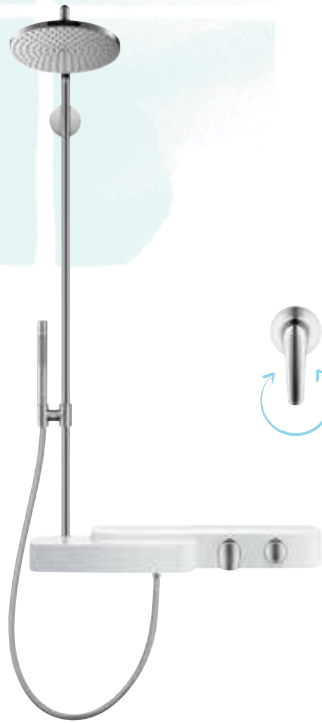

74
75

In the form of space-saving accessories for the wall or counter, shelves are a characteristic element of the Axor Bouroullec collection. They are not only attractive, but also functional.

With two shelves, you have many options for spout and handle placement to suit your own personal requirements.

The Axor Bouroullec Showerpipe featuring a large overhead shower and integrated shelves offers space and convenient storage in the shower.

Faucets

1

2

3

4

5

6