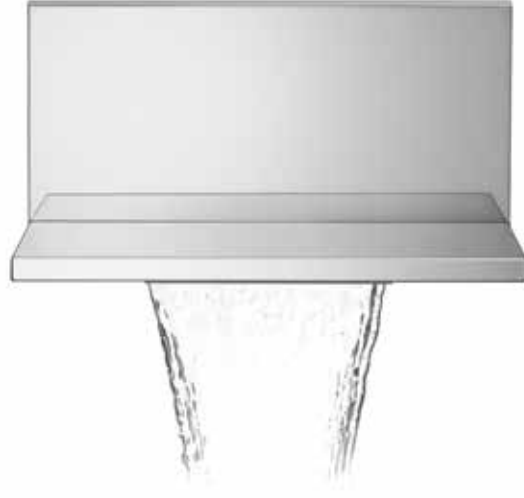

Convenience modules enhance the showering experience: From lighting, to speakers, to shelf options.

An exciting addition to the Axor ShowerCollection, this new multifunctional tub spout serves as a 10-inch shelf and as a spout with waterfall spray in one.