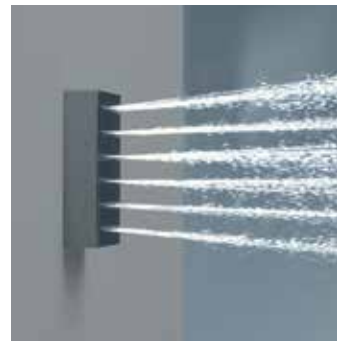

PHILIPPE STARCK

The individual functional modules such as the handshower, shower module, volume control and thermostat can be freely combined to form an exhilarating shower system.

Haute couture for the bathroom.
The luxurious Axor ShowerCollection
ShowerHeaven with three distinctive sprays
is the finishing touch to a perfect shower.