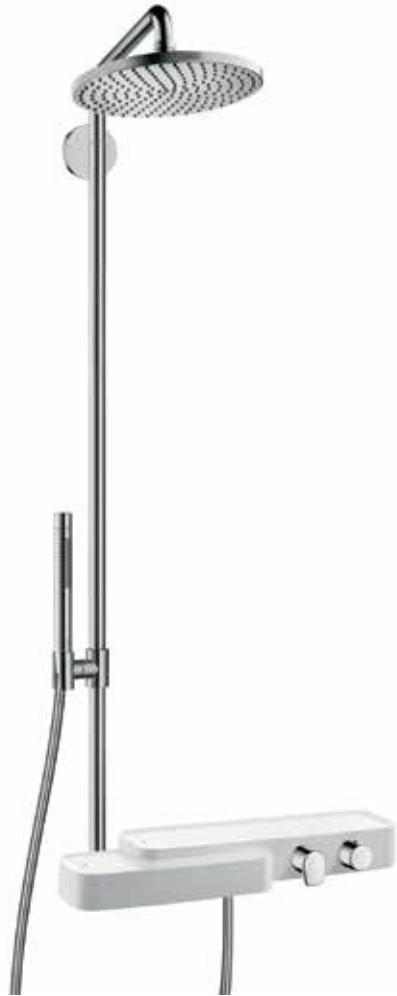

Showers

1

2

3

4

5

6

7

Showers

1 Thermostatic Showerpipe with Shelf and Handshower
Part no. 19670401

2 Raindance E 360 AIR 1-Jet Showerhead
Part no. 27381001

3 Raindance E 240 AIR 1-Jet Showerhead
Part no. 27380001

4 Extension Pipe for Ceiling Mount
Part no. 27479000

5 Raindance Showerarm, 15"
Part no. 27413001

Raindance Showerarm, 9" (not shown)
Part no. 27422001

6 Wallbar, 36"
Includes 63" hose
Part no. 27989000

7 Raindance S 150 AIR 3-Jet Handshower
Part no. 28519001