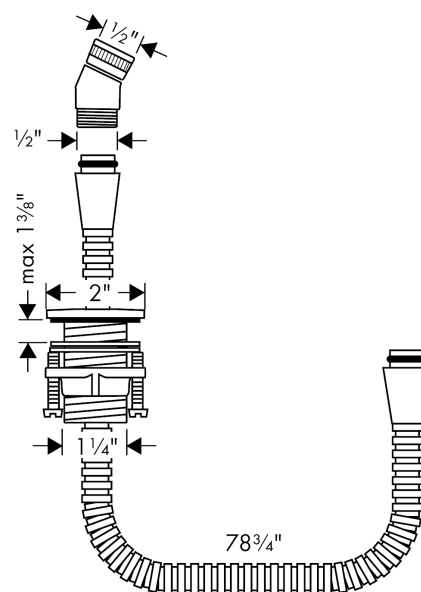

## Metal Hose Pull-Out Set for Handshower

Finishes : **chrome**    Part no. : **06438000**

#### Features

- 1/2" NPT

### Scale drawing

### Spare parts list

Year of production: >10/06

Pos.	Description	Part no.	Price	PU
1	insert for shower holder	96942000	-	1
2	fixing set (Ø 32)	13961000	-	1
3	shower hose	97161000	-	1
4	filter packing	94246000	-	1
a	shower holder	28071000	-	1
b	escutcheon Ø 52 mm	97159000	-	1