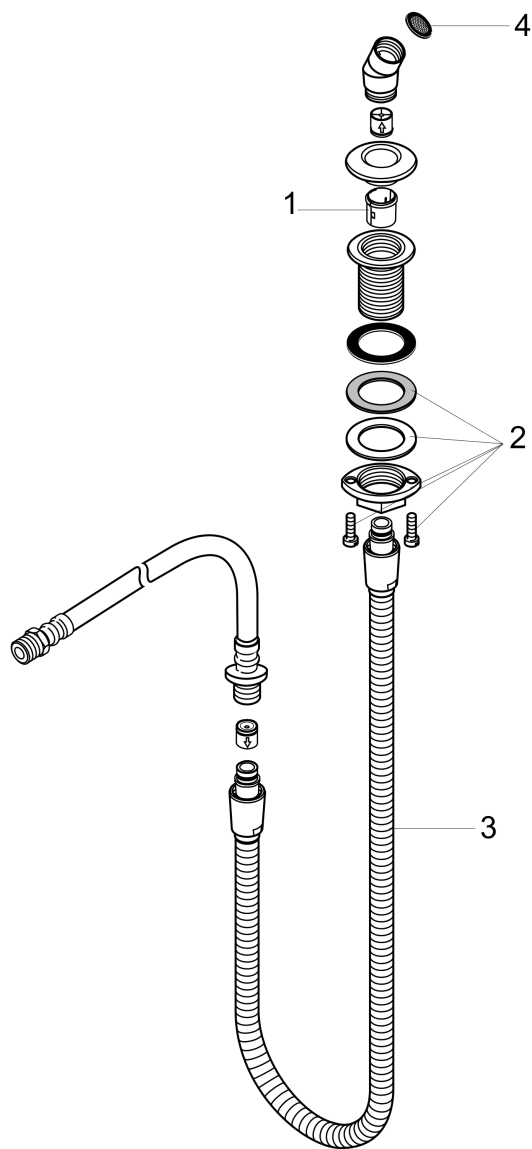

### Scale drawing

## Metal Hose Pull-Out Set for Handshower

Finishes : **chrome**    Part no. : **06438000**

### Exploded drawing

Year of production: >10/06

### Spare parts list

Year of production: >10/06

Pos.	Description	Part no.	Price	PU
1	insert for shower holder	96942000	-	1
2	fixing set (Ø 32)	13961000	-	1
3	shower hose	97161000	-	1
4	filter packing	94246000	-	1
a	shower holder	28071000	-	1
b	escutcheon Ø 52 mm	97159000	-	1