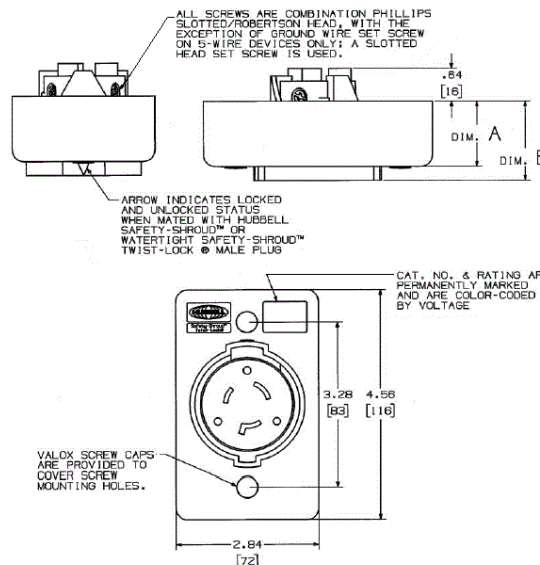

Twist-Lock® Devices
 30A, 3 Phase 480V AC, 3 Pole, 4 Wire
 Grounding
 Safety-Shroud® Receptacle

HUBBELL

Features

- Accepts Hubbell shrouded and standard NEMA locking plugs
- Alignment arrows with lock and unlock symbols provide a visual indication that devices are properly connected
- Catalog number and color coded voltage rating are visible even when in use
- Engineered thermoplastic housing is impact and corrosion resistant, making it suitable for heavy-duty industrial environments

30A 3Ø 480V AC
 NEMA L16-30R
 UL/CSA
 10 HP

Ordering Information

Description	Device Color	UPC	Catalog Number
RPT surface mounting, one gang.	Gray	783585234823	HBL2730SR

Listings

Listed to UL 498
 Fed.Spec. W-C-596
 Certified to CSA C22.2 No.42

Specifications

Housing / Flange	Gray RPT
Terminal Retainer	Clear polycarbonate
Body Contact Carrier	Natural (white) nylon
Body Holding Screws	Steel, zinc plated
Contacts	Brass

Performance

Electrical	
Current Interrupting	Certified for current interrupting at full rated current
Dielectric Voltage	Withstands 2,000V minimum
Mechanical	
Terminal Accommodation	#16 AWG - #8 AWG solid or stranded copper wire only.
Terminal Identification	Terminals identified in accordance with UL 498
Environmental	
Flammability	V2 or better per UL94/CSA 22.2 No.0.17
Moisture Resistance	IP20 Suitability
Operating Temperatures	Maximum Continuous 75°C; Minimum -40°C (w/o impact)

Accessories

Plug	HBL2731S
------	----------

Resources

Customer Use Drawing
 eCatalog

Dimensions in Inches (mm)

Hubbell Wiring Device-Kellems • Hubbell Incorporated (Delaware) • 40 Waterview Drive • Shelton, CT 06484