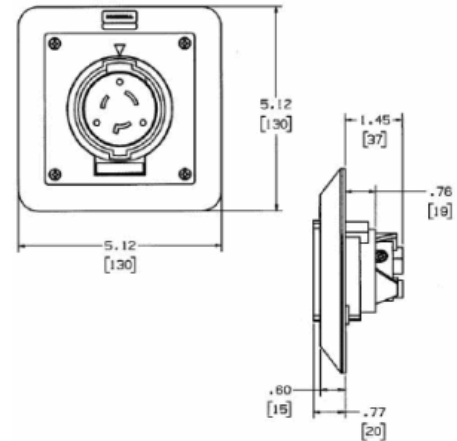

Twist-Lock® Devices
 30A, 3 Phase 480V AC, 3 Pole, 4 Wire
 Grounding
 Safety-Shroud® Receptacle

HUBBELL

Features

- Accepts Hubbell shrouded and standard NEMA locking plugs
- Alignment arrows with lock and unlock symbols provide a visual indication that devices are properly connected
- Catalog number and color coded voltage rating are visible even when in use
- Engineered thermoplastic housing is impact and corrosion resistant, making it suitable for heavy-duty industrial environments

30A 3Ø 480V AC
 NEMA L16-30R
 UL/CSA
 10 HP

Ordering Information

Description	Device Color	UPC	Catalog Number
PBT housing semi-flush, two gang.	Gray	783585234847	HBL2730SR2

Listings

Listed to UL 498
 Fed.Spec. W-C-596
 Certified to CSA C22.2 No.42

Specifications

Housing / Flange	Gray RPT
Terminal Retainer	Clear polycarbonate
Body Contact Carrier	Natural (white) nylon
Body Holding Screws	Steel, zinc plated
Contacts	Brass

Performance

Electrical

Current Interrupting	Certified for current interrupting at full rated current
Dielectric Voltage	Withstands 2,000V minimum

Accessories

Plug	HBL2731S
------	----------

Resources

Customer Use Drawing
 eCatalog

Dimensions in Inches (mm)

Hubbell Wiring Device-Kellems • Hubbell Incorporated (Delaware) • 40 Waterview Drive • Shelton, CT 06484